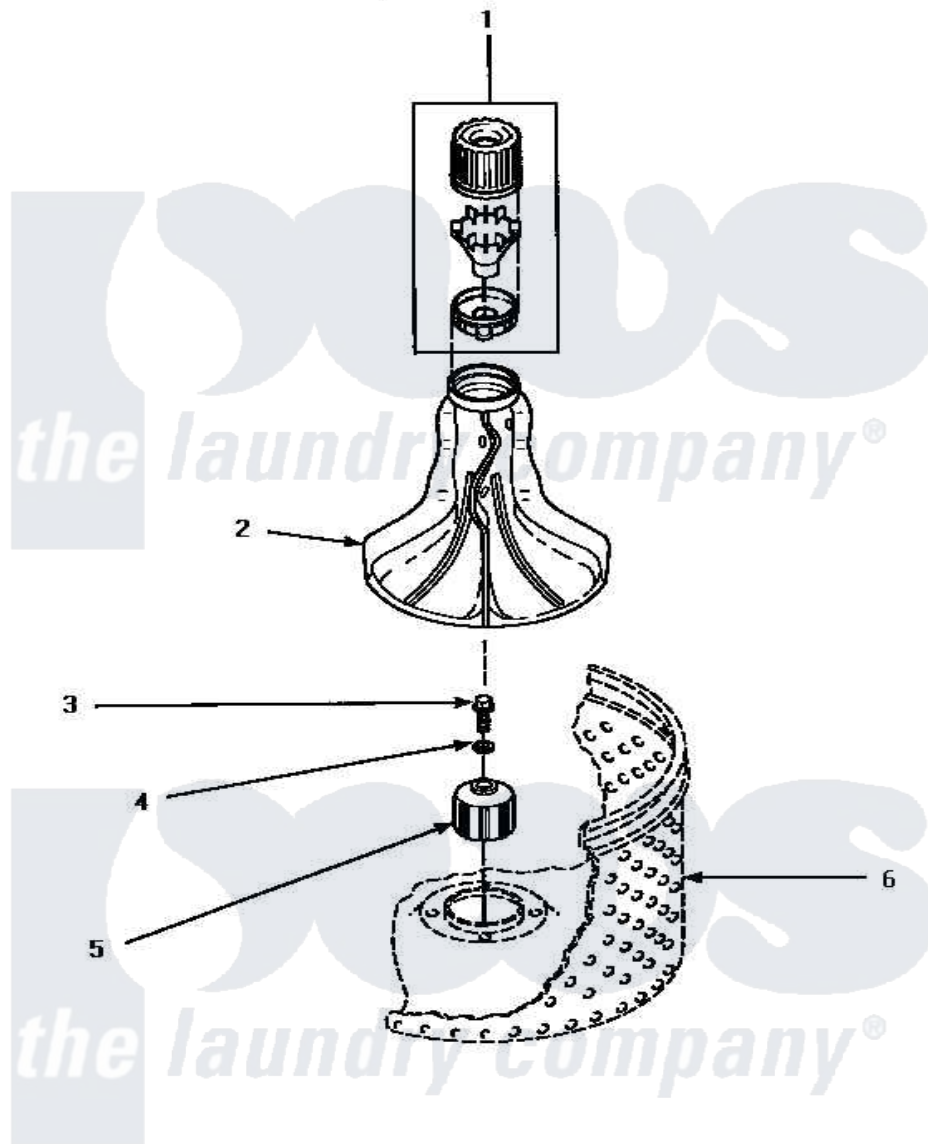

Amana LWM353L (BOM: P1176402W L) 02 - AGITATOR & DRIVE BELL

AGITATOR AND DRIVE BELL

Amana [Residential Amana LWM353L \(BOM: P1176402W L\) Washer Parts](#) Parts Diagram 02 - AGITATOR & DRIVE BELL

Click on the part number to view part

Item	Original Part Number	Replaced By	Status	Part Description
1	34155	40002101W		Assembly, Fabric Softner
2	33174	40000501W		Agitator, Flex Vane
3	34288	40065102		Screw, Shoulder 1/4
4	36472			O-Ring
5	34504P	R9900189		Kit, Drive Bell And Seal
6	Y00000000		Not Available	SEE NOTE SEE NOTE WASHTUB