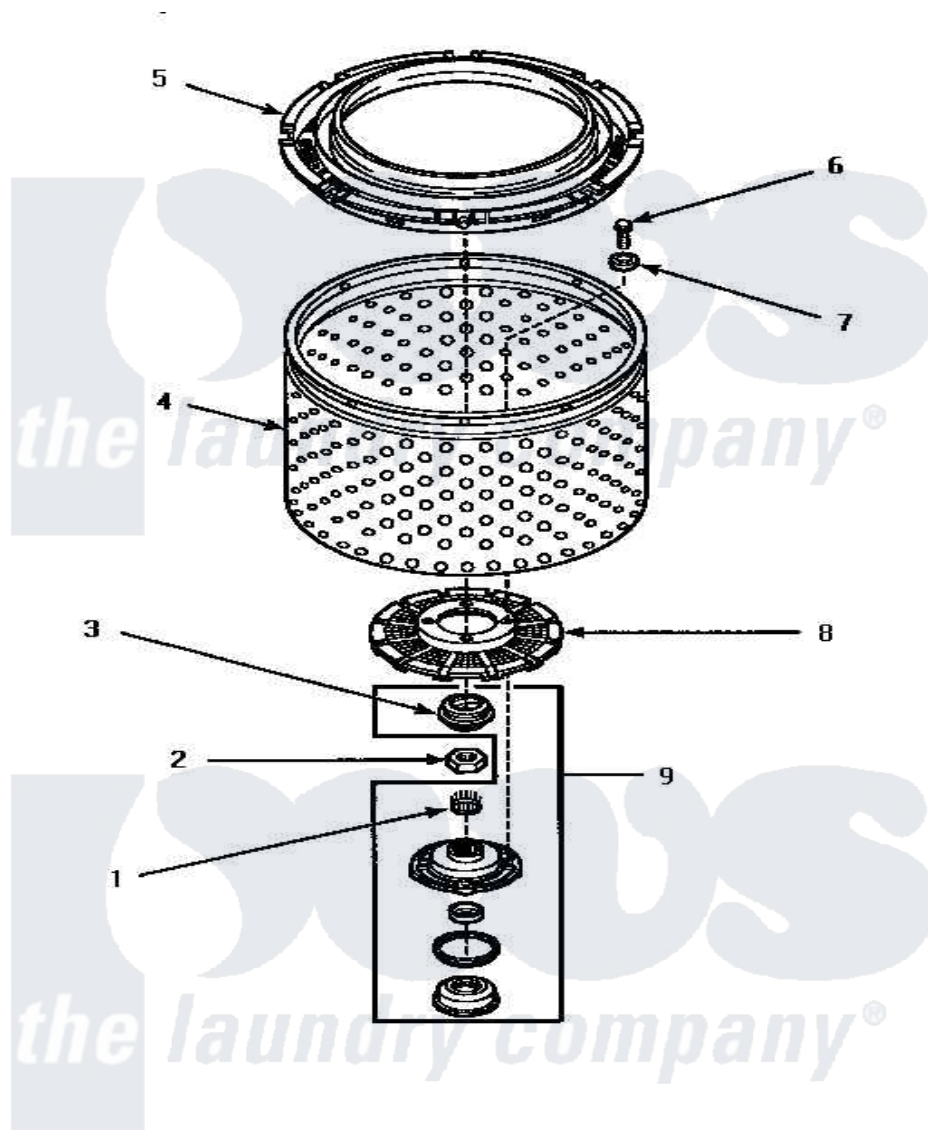

**Amana LWM353L (BOM: P1176402W L) 05 - CLOTHES
GUARD/WASHTUB/LINT FILTER & HUB**

CLOTHES GUARD, WASHTUB, LINT FILTER AND HUB

Amana [Residential Amana LWM353L \(BOM: P1176402W L\) Washer Parts](#) Parts Diagram 05 - CLOTHES
GUARD/WASHTUB/LINT FILTER & HUB
[Click on the part number to view part](#)

Item	Original Part Number	Replaced By	Status	Part Description
1	29728	40008301		Insert, Spline
2	Y29220	40016301		Nut, Lock
3	34184	R9900189		Kit, Drive Bell And Seal
4	33501P	R9900144		Kit- Wash
5	35035			Guard, Clothes
6	27202	W10116787		Screw
7	28094			Gasket
8	32998	39371		Filter Lin
9	495P3	R9900552		Hub And Seal