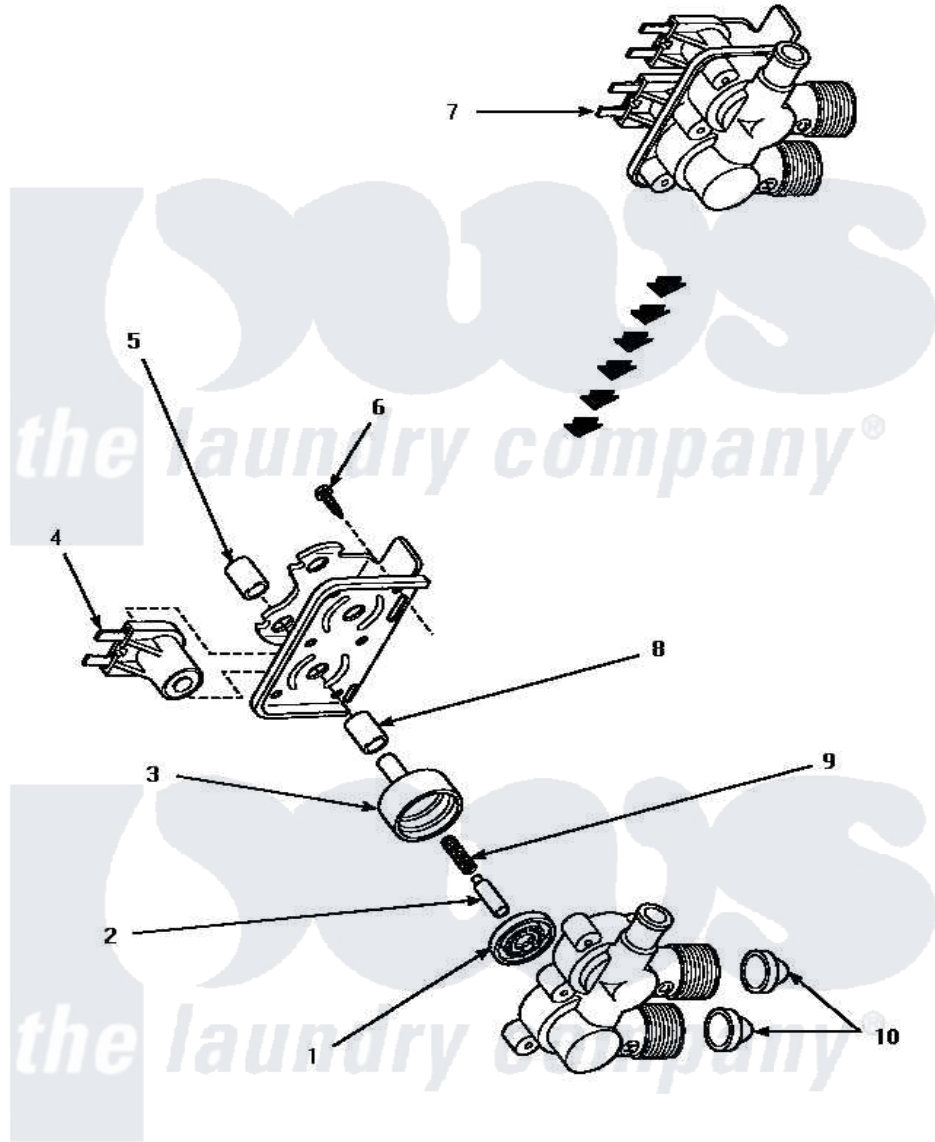

Amana LWM353L (BOM: P1176402W L) 11 - MIXING VALVE ASSY

MIXING VALVE ASSEMBLY

Amana [Residential Amana LWM353L \(BOM: P1176402W L\) Washer Parts](#) Parts Diagram 11 - MIXING VALVE ASSY

Click on the part number to view part

Item	Original Part Number	Replaced By	Status	Part Description
1	24134		Not Available	DIAPHRAGM
2	24132		Not Available	ARMATURE
3	24130			Guide, Armature
4	33930A	33930		Valve, Mixing
5	24128		Not Available	SLEEVE, LONG
6	25817C		Not Available	SCREW
7	34963	34963P		Valve Mixing Package
8	24129		Not Available	SLEEVE, SHORT
9	23224E		Not Available	SPRING
10	24122	22002960		Strainer, Washer Inlet