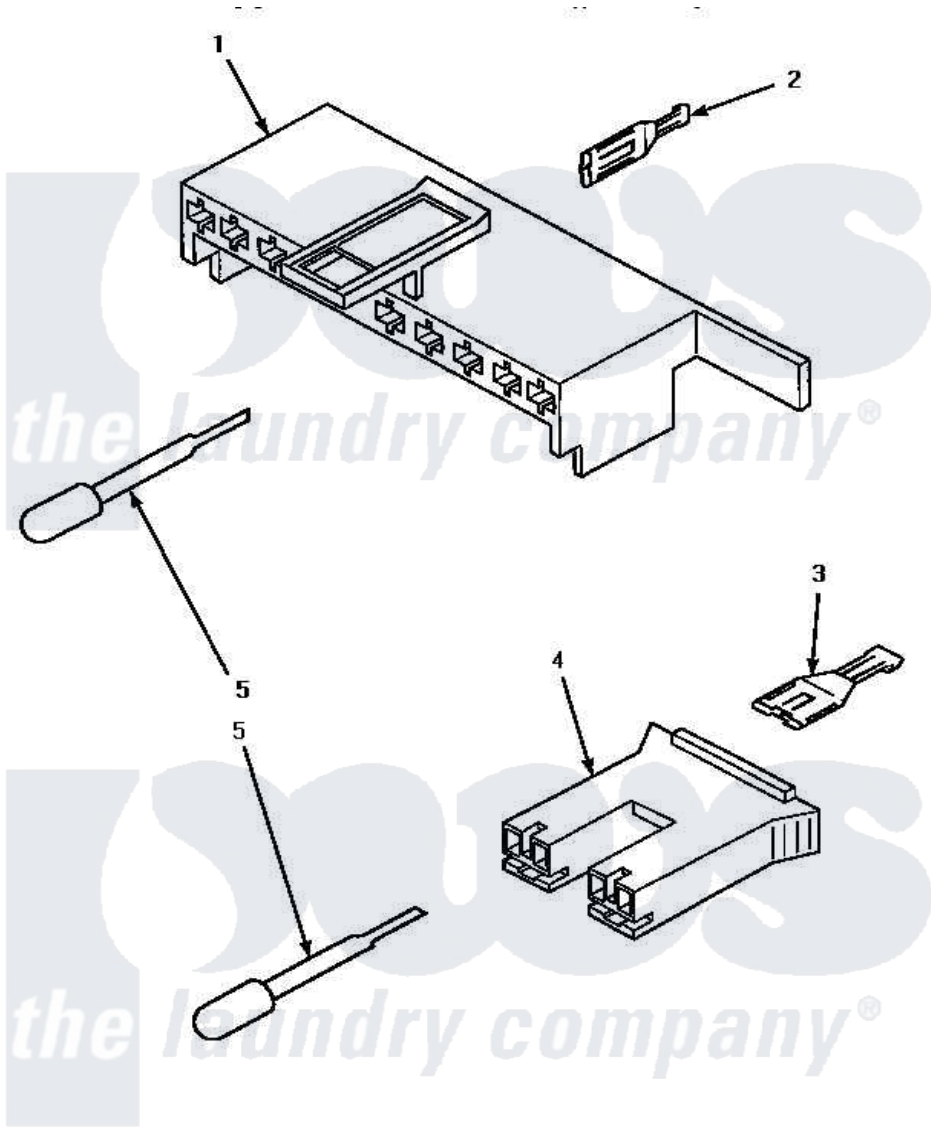

**Amana LWM353L (BOM: P1176402W L) 12 - MIXING VLV & MTR CONN BLOCKS/TERM & TOOL**

**MIXING VALVE AND MOTOR CONNECTION BLOCKS, TERMINALS AND TERMINAL EXTRACTOR TOOL**

Amana [Residential Amana LWM353L \(BOM: P1176402W L\) Washer Parts](#) Parts Diagram 12 - MIXING VLV & MTR CONN BLOCKS/TERM & TOOL

[Click on the part number to view part](#)

Item	Original Part Number	Replaced By	Status	Part Description
1	<a href="#">34677</a>			10 Circuit Plug
2	<a href="#">Y00188</a>			Molex Terminal
3	Y00121		Not Available	SPADE TERMINAL(12 GAUGE) (1/4 INCH-(2) 18 GAUGE WIRES O
4	<a href="#">34676</a>			Plug
"	34675		Not Available	PLUG
5	<a href="#">283P4</a>			Terminal Extractor Tool