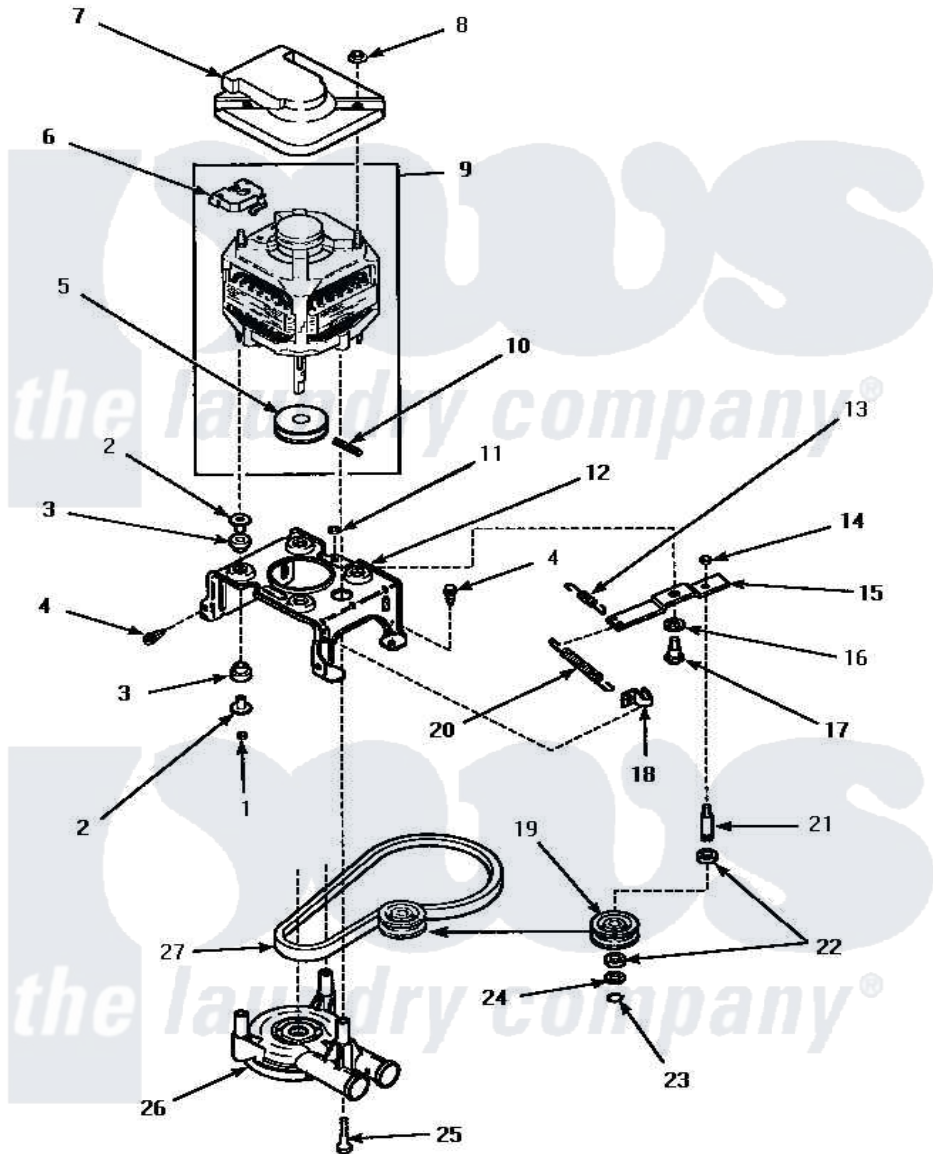

Amana LWM353L (BOM: P1176402W L) 13 - MOTOR, MTG BRKT, BELT, PUMP & IDLER ASSY

MOTOR, MOUNTING BRACKET, BELT, PUMP AND IDLER ASSEMBLY

Amana [Residential Amana LWM353L \(BOM: P1176402W L\) Washer Parts](#) Parts Diagram 13 - MOTOR, MTG BRKT, BELT, PUMP & IDLER ASSY

[Click on the part number to view part](#)

Item	Original Part Number	Replaced By	Status	Part Description
1	35423	3400029		Nut, Adapter Plate
2	34791			Post, Mount-Motor
3	34788			Mount, Motor
4	Y31645	27001200		Screw
5	27171		Not Available	PULLEY,MOTOR
6	35632		Not Available	SWITCH, MOTOR
7	34754	40112301		Shield, Motor
8	35139		Not Available	PALNUT
9	34910	27001215		Motor W/Pulley
"	35032	Y02390002		Drive Belt
10	23750			Pin, Roll
11	52566	27001225		Nut, Jam Mid Lock 1/4-20
12	34890		Not Available	BRACKET,MOTOR MOUNT
13	30620		Not Available	SPRING,IDLER LEVER HEL
14	28803	2221070		Clamp, Nylon

15	31054	40041002	Lever, Idler
16	81392	40054701	Washer
17	27229	40038901	Screw, 1/4-20
18	28849		Clip, Spring
19	28800	Not Available	WHEEL, IDLER
20	33110	37366	Spring, Idler
21	28802		Shaft, Idler
22	Y29443		Washer, Felt
23	23748		Ring, Retaining
24	52549		Washer, 501 ID X3/4 Odx
25	Y34565	40063701	Screw, 10-16 x 1.75
26	35742P	27001233	Pump
27	28808		Belt, Agitate And Spin
NI	258P3	Not Available	KIT, CAPACITOR