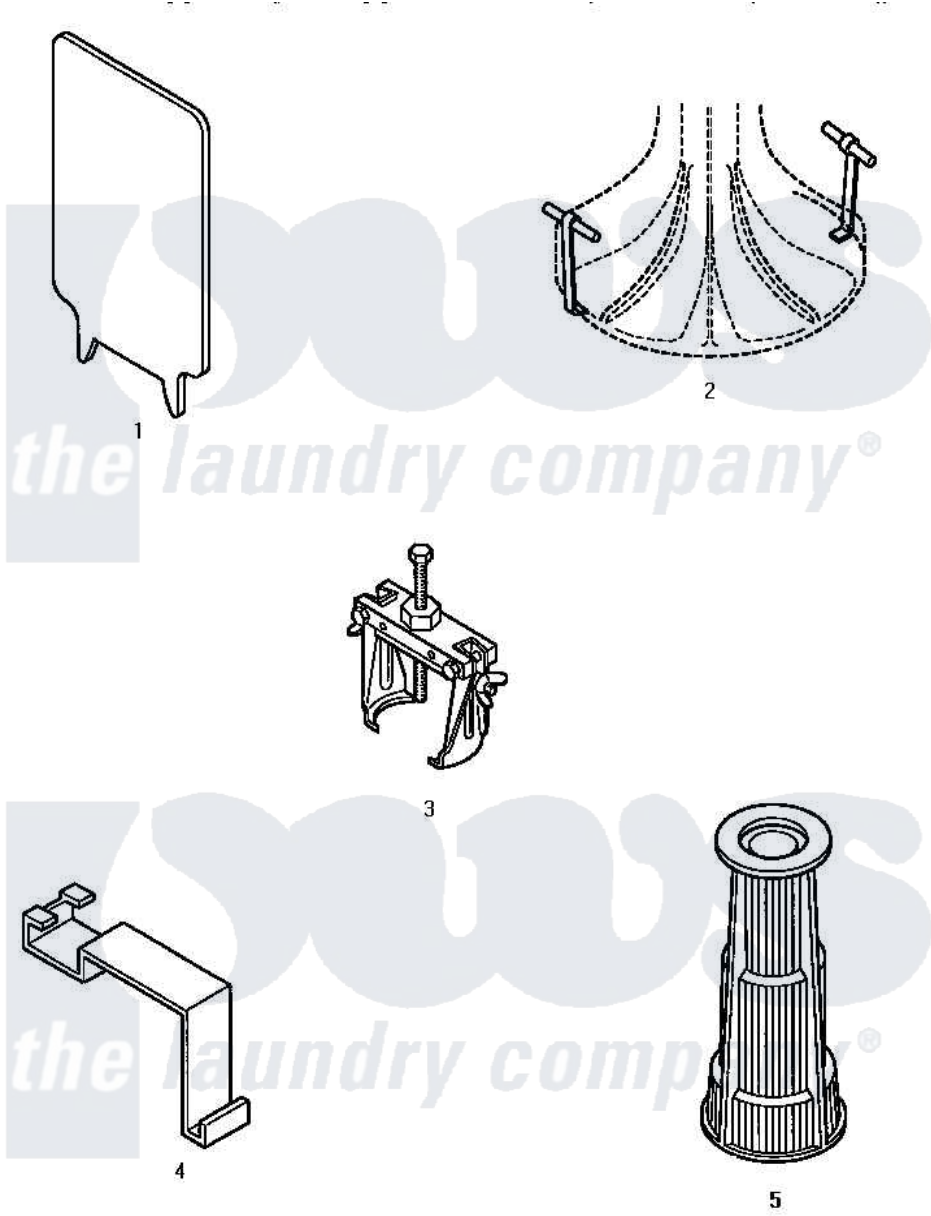

# Amana LWM353L (BOM: P1176402W L) 18 - SPECIAL TOOLS

Amana Residential Amana LWM353L (BOM: P1176402W L) Washer Parts Diagram 18 - SPECIAL TOOLS  
 Click on the part number to view part

Item	Original Part Number	Replaced By	Status	Part Description
1	<a href="#">272P4</a>			Tool, Lid Switch Instal
2	<a href="#">254P4P</a>			Agitator Hooks
3	253P4	<a href="#">294P4</a>		Bell Tool
4	<a href="#">273P4</a>			Tub Cover Gasket Tool
5	274P4	<a href="#">293P4</a>		Seal Tool