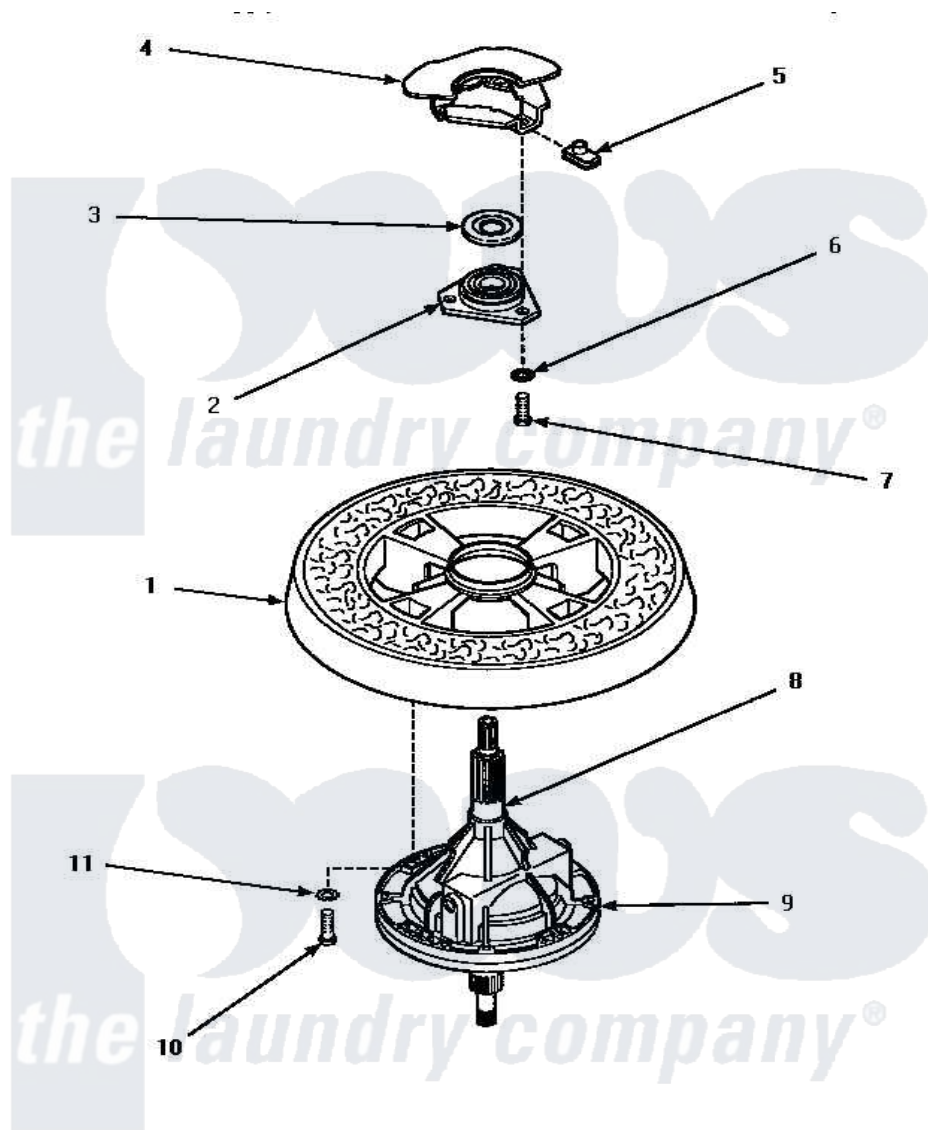

Amana LWM353L (BOM: P1176402W L) 19 - TRANSMISSION ASSY & BALANCE RING

TRANSMISSION ASSEMBLY AND BALANCE RING

Amana [Residential Amana LWM353L \(BOM: P1176402W L\) Washer Parts](#) Parts Diagram 19 - TRANSMISSION ASSY & BALANCE RING

[Click on the part number to view part](#)

Item	Original Part Number	Replaced By	Status	Part Description
1	34731		Not Available	ASSY,BALANCE RING-COMPL
2	27182	40004201P		Main Bearing Assembly
3	27187			Flinger
4	Y00000000		Not Available	SEE NOTE SEE NOTE OUTER TUB
5	27222			Nut, Retainer 5/16-18
6	04366			Lockwasher, 5/16intshkp
7	01355		Not Available	SCREW
8	27604P			Never-Seeze 1 Oz Tube
9	Y34526	34526P		Assembly, Transmission
10	27200		Not Available	CAP SCREW
11	02431			Lockwasher, 1/4 Ext Shk