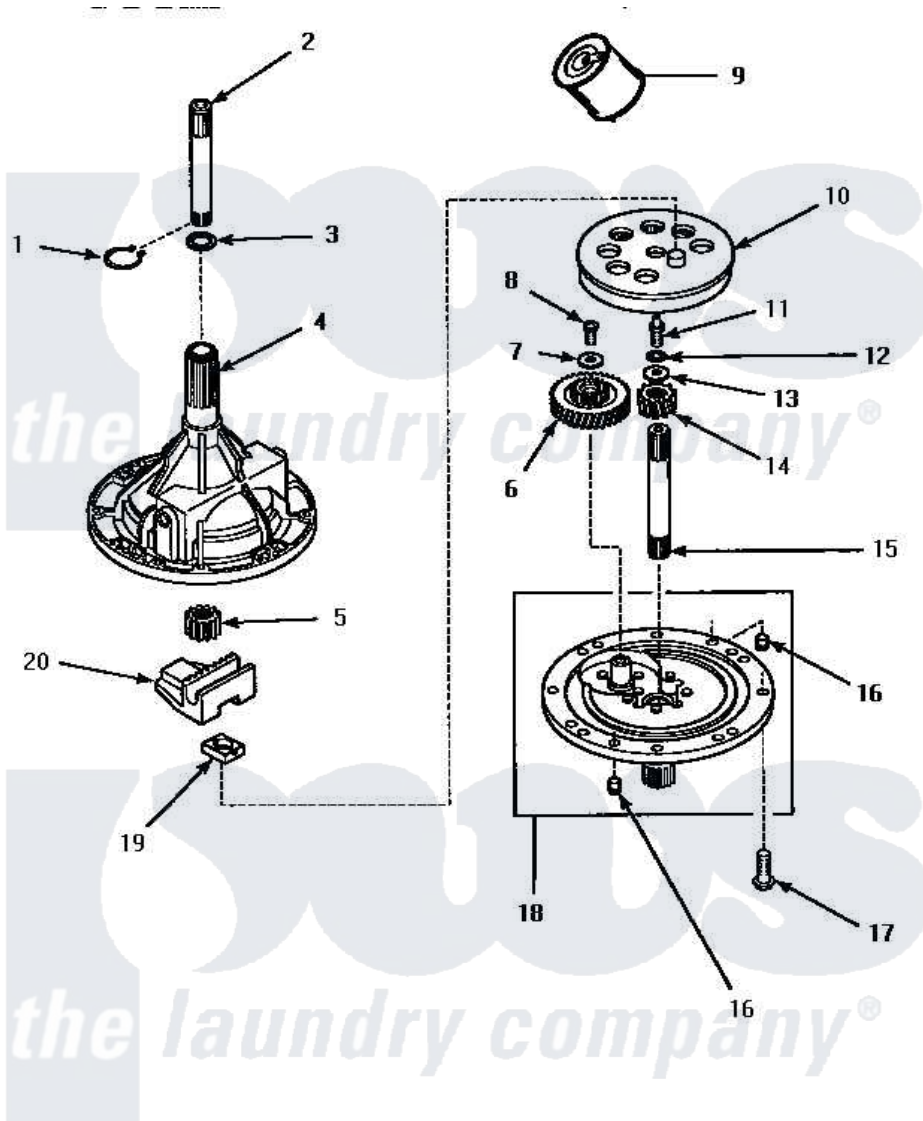

Amana LWM353W (BOM: P1176401W W) 01 - 34526 TRANSMISSION ASSY

34526 TRANSMISSION ASSEMBLY

Amana Residential Amana LWM353W (BOM: P1176401W W) Washer Parts Diagram 01 - 34526 TRANSMISSION ASSY

[Click on the part number to view part](#)

Item	Original Part Number	Replaced By	Status	Part Description
1	27197			Ring, Retaining
2	Y36570			Shaft, Output
3	35092			Washer, 3628id X 1.00 X .056
4	33223		Not Available	ASSY, TRANSMISSION CASE
5	27003			Pinion, Agitator
6	29161			Gear, Reduction
7	29260		Not Available	WASHER
8	29273			Screw, 1/4-20 X 3/8
9	27243P			Oil, CW Transmission F-
10	26577			Assembly, Gear And Stud
11	27030		Not Available	SCREW, 1/4-20 SPECIAL
12	21456			Lockwasher, 1/4 Intshkp
13	26509	40041501		Washer
14	Y29160			Pinion, Drive
15	34853			Shaft, Input

16	27172		Pin, Dowel
17	32814	Not Available	SCREW, 1/4-20X7/8 SERRA
18	34854	38290	Assembly, Cover
19	26493		Slide
20	Y31526		Rack
NI	28434P	Not Available	LOCTITE