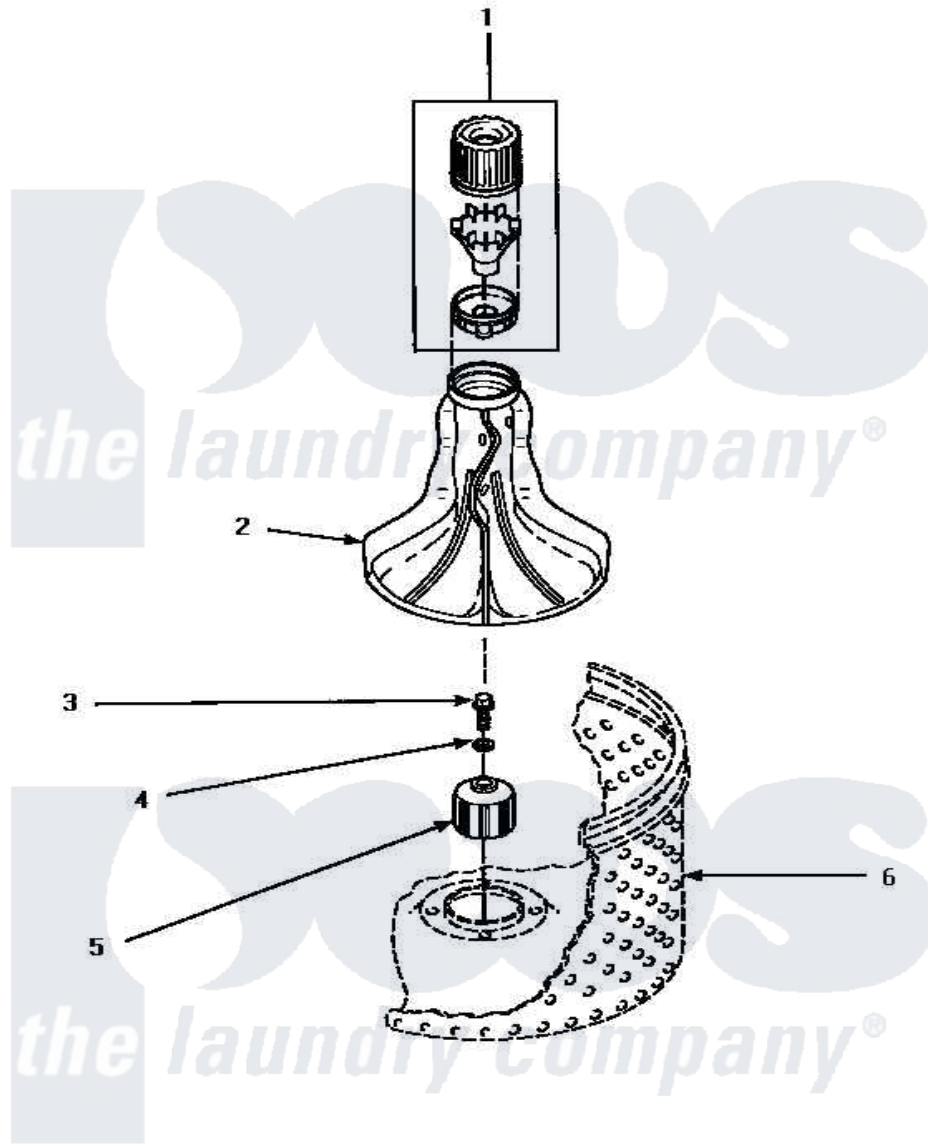

Amana LWM353W (BOM: P1176401W W) 02 - AGITATOR & DRIVE BELL

AGITATOR AND DRIVE BELL

Amana [Residential Amana LWM353W \(BOM: P1176401W W\) Washer Parts](#) Parts Diagram 02 - AGITATOR & DRIVE BELL

[Click on the part number to view part](#)

Item	Original Part Number	Replaced By	Status	Part Description
1	34155	40002101W		Assembly, Fabric Softner
2	33174	40000501W		Agitator, Flex Vane
3	34288	40065102		Screw, Shoulder 1/4
4	36472			O-Ring
5	34504P	R9900189		Kit, Drive Bell And Seal
6	Y00000000		Not Available	SEE NOTE SEE NOTE WASHTUB