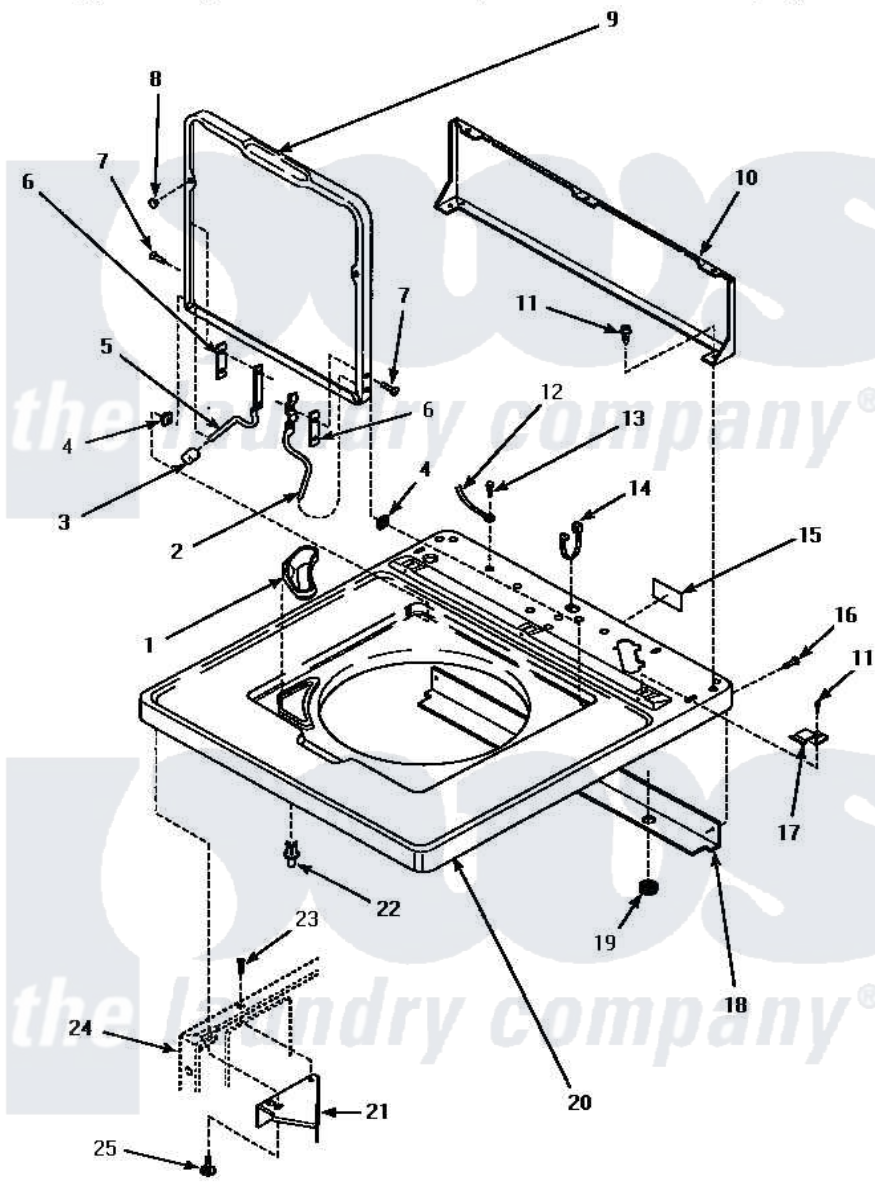

Amana LWM353W (BOM: P1176401W W) 04 - CAB TOP/LOADING DR & CTRL HOOD REAR PAN

CABINET TOP, LOADING DOOR AND CONTROL HOOD REAR PANEL

Amana Residential Amana LWM353W (BOM: P1176401W W) Washer Parts Parts Diagram 04 - CAB TOP/LOADING DR & CTRL HOOD REAR PAN

[Click on the part number to view part](#)

Item	Original Part Number	Replaced By	Status	Part Description
1	34776		Not Available	DISPENSER,BLEACH
2	36437			Hinge, Lid R
3	35112		Not Available	BUMPER,HINGE-STOP
4	33446	40008201		Bushing, Hinge
5	36438			Hinge, Lid Left
6	34338			Gasket, Hinge
7	34337	W10119828		Screw, Lid Hinge Mounting
8	21685	40038001		Bumper
9	33541WP			Lid, W/Instructions
"	33541LP			Lid, W/Instructions
"	33541HP		Not Available	LID,W/INSTRUCTIONS
10	34903		Not Available	PANEL, BACK HOOD (USE 37782)
11	23962	W10116760		Screw
12	XXXXXXXXXX		Not Available	SEE NOTE SEE NOTE

12	10000000	Not Available	GROUND WIRE, GREEN
13	52909		Screw, 10B-16 X 1/2 HeX
14	21903	211881	Grommet, Cord Part Not Used- Gas Models Only
15	24903	Not Available	STICKER,DISCONNECT POW
17	35887	40063901	Clip, Hold Down
20	34902HP	Not Available	ASSY, TOP-DOMESTIC W/BLEACH
"	34902LP		Assembly, Top-Amana
"	34902WP	Not Available	ASSY, TOP-AMANA
21	36034		Bracket, Director-Module
22	56534		Barrel, Support
23	36035	Not Available	SCREW, 8-18X3/8 PHIL FLT HD
24	Y00000000	Not Available	SEE NOTE SEE NOTE CABINET
25	Y31644	27001200	Screw