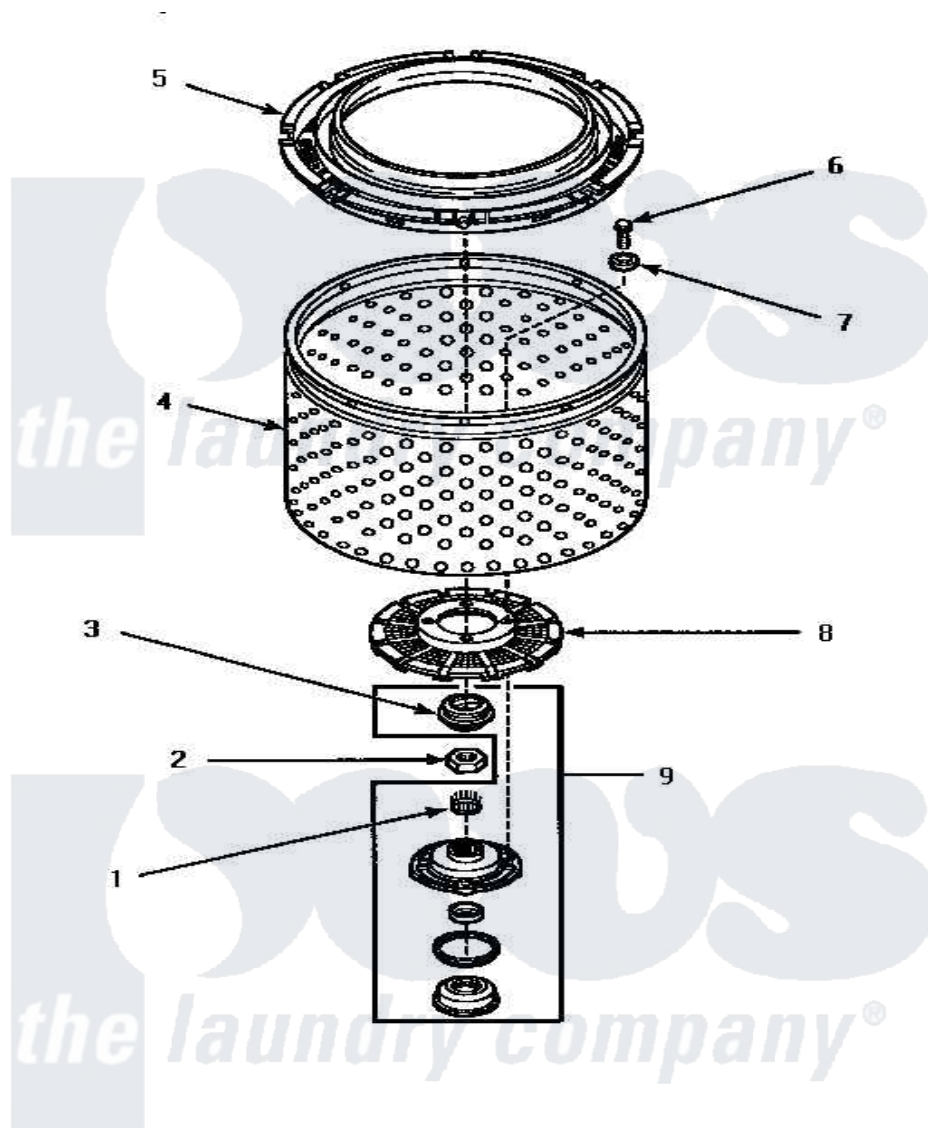

**Amana LWM353W (BOM: P1176401W W) 05 - CLOTHES
GUARD/WASHTUB/LINT FILTER & HUB**

CLOTHES GUARD, WASHTUB, LINT FILTER AND HUB

Amana [Residential Amana LWM353W \(BOM: P1176401W W\) Washer Parts](#) Parts Diagram 05 - CLOTHES
GUARD/WASHTUB/LINT FILTER & HUB
[Click on the part number to view part](#)

Item	Original Part Number	Replaced By	Status	Part Description
1	29728	40008301		Insert, Spline
2	Y29220	40016301		Nut, Lock
3	34184	R9900189		Kit, Drive Bell And Seal
4	33501P	R9900144		Kit- Wash
5	35035			Guard, Clothes
6	27202	W10116787		Screw
7	28094			Gasket
8	32998	39371		Filter Lin
9	495P3	R9900552		Hub And Seal