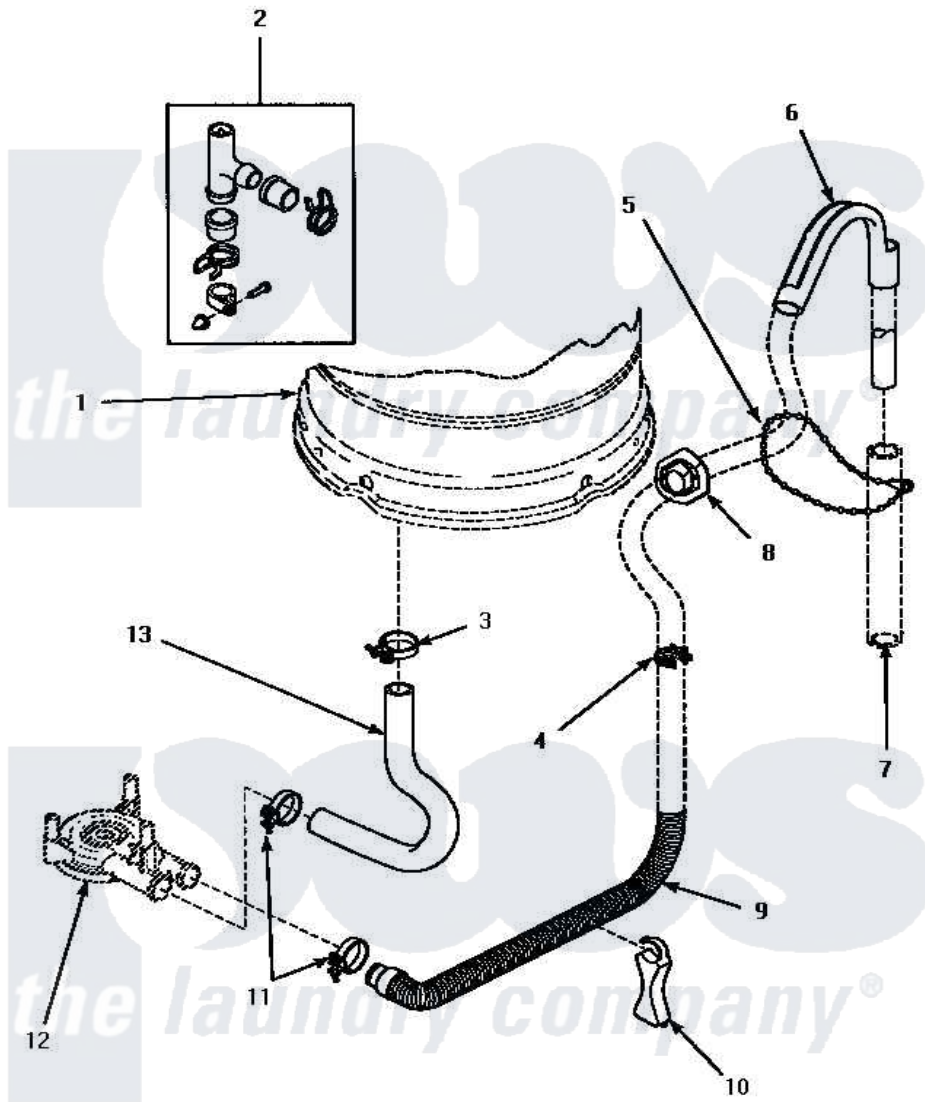

# Amana LWM353W (BOM: P1176401W W) 06 - DRAIN HOSE & SIPHON BREAK

## DRAIN HOSE AND SIPHON BREAK

Amana Residential Amana LWM353W (BOM: P1176401W W) Washer Parts Parts Diagram 06 - DRAIN HOSE & SIPHON BREAK

Click on the part number to view part

Item	Original Part Number	Replaced By	Status	Part Description
1	Y00000000		Not Available	SEE NOTE SEE NOTE OUTER TUB
2	562P3	<a href="#">76660</a>		Break-Sphn
3	35384	<a href="#">285655</a>		Clamp, Hose
4	<a href="#">36014</a>			Clip, Retainer-Hose
5	33489	<a href="#">8539404</a>		Tie-Wire
6	33615	<a href="#">22003814</a>		Retainer, Drain Hose
7	Y00000000		Not Available	SEE NOTE SEE NOTE STAND PIPE
8	<a href="#">32219</a>			Relief, Strain
9	34502	<a href="#">40053901</a>		Hose, Drain
10	<a href="#">35487</a>			Support, Hose
11	35384	<a href="#">285655</a>		Clamp, Hose
12	Y00000000		Not Available	SEE NOTE SEE NOTE PUMP ASSEMBLY
13	<a href="#">35753</a>			Hose, Tub To Pump-Ddp