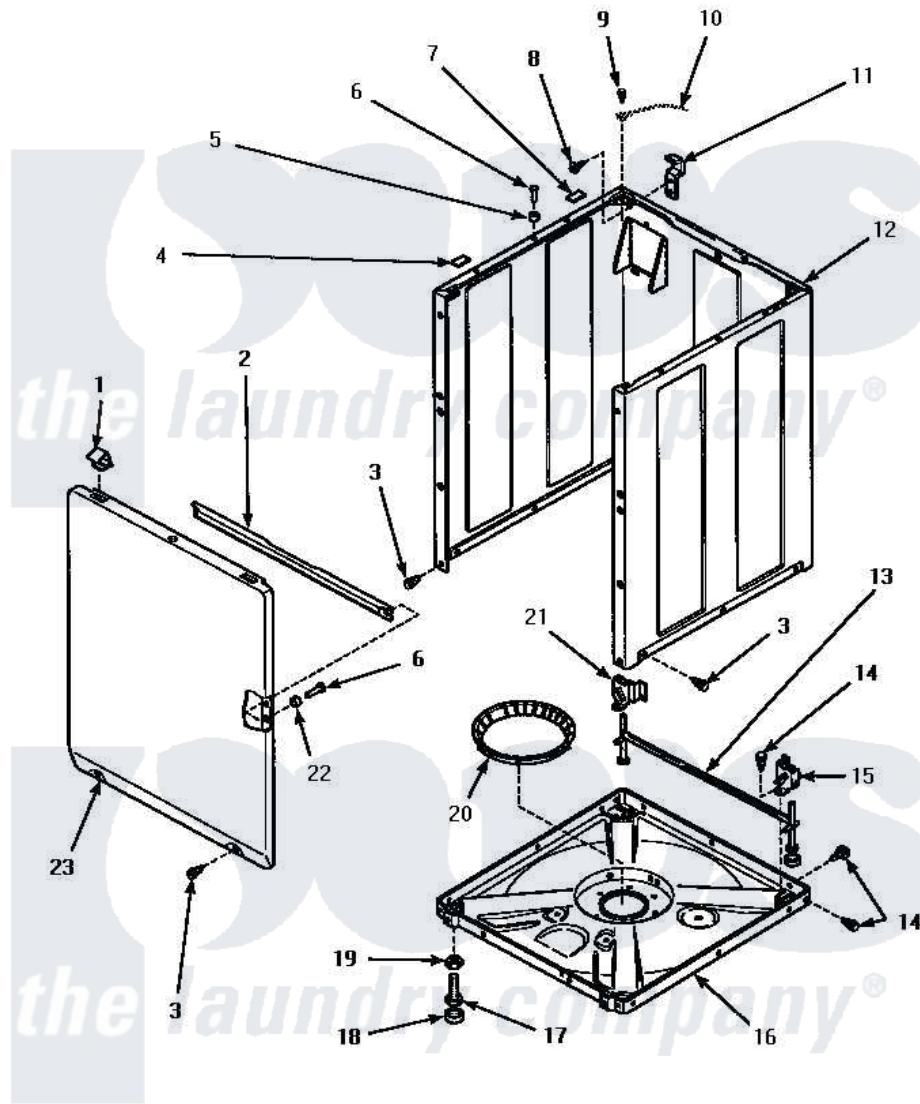

Amana LWM353W (BOM: P1176401W W) 07 - FRONT PANEL, BASE & CABINET ASSY

FRONT PANEL, BASE AND CABINET ASSEMBLY

Amana Residential Amana LWM353W (BOM: P1176401W W) Washer Parts Parts Diagram 07 - FRONT PANEL, BASE & CABINET ASSY

Click on the part number to view part

Item	Original Part Number	Replaced By	Status	Part Description
1	35865			Clip, Hold-Down Front Panel
2	Y35097		Not Available	BRACE, FRT PNL
3	27196	27001200		Screw
4	Y56128			Pad, Bumper
5	56079	505187		Locator, Panel
6	32671	Y014874		Screw, Idler Arm And Sleeve
7	36226			Pad, Bumper .25
8	34499		Not Available	SCREW, No.10B X 1/4 TAP IN HX
9	56392		Not Available	SCREW,8-18 X 3/8 TAPPI
10	Y00000000		Not Available	SEE NOTE SEE NOTE GROUND WIRE, GREEN
11	Y27103			Hinge, Hold-Down Lug
12	34475WP	38612WP		Kit-Service
"	34475LP	38612LP		Kit Service Cabinet

"	34475HP		Not Available	KIT,SERVICE CABINET
13	34443			Assembly, Leg And Stabilier
14	35148		Not Available	SCREW,1/4-14 X 3/8 HX HD
15	36036		Not Available	BRACKET,SLL-RIGHT
16	34434P			Assembly Nut/Leg Base
17	Y34319	22003428		Leg, Adjustable
18	34318	40016001		Foot, Rubber
19	Y21899	40038101		Nut, Leg
20	36108		Not Available	SNUBBER PAD & ISOLATOR
21	36037			Bracket, Sll-Left
22	28102			Locator, Panel
23	34656WP			Assembly, Front Panel
"	34656HP		Not Available	ASSY,FRONT PANEL
"	34656LP			Assembly, Front Panel