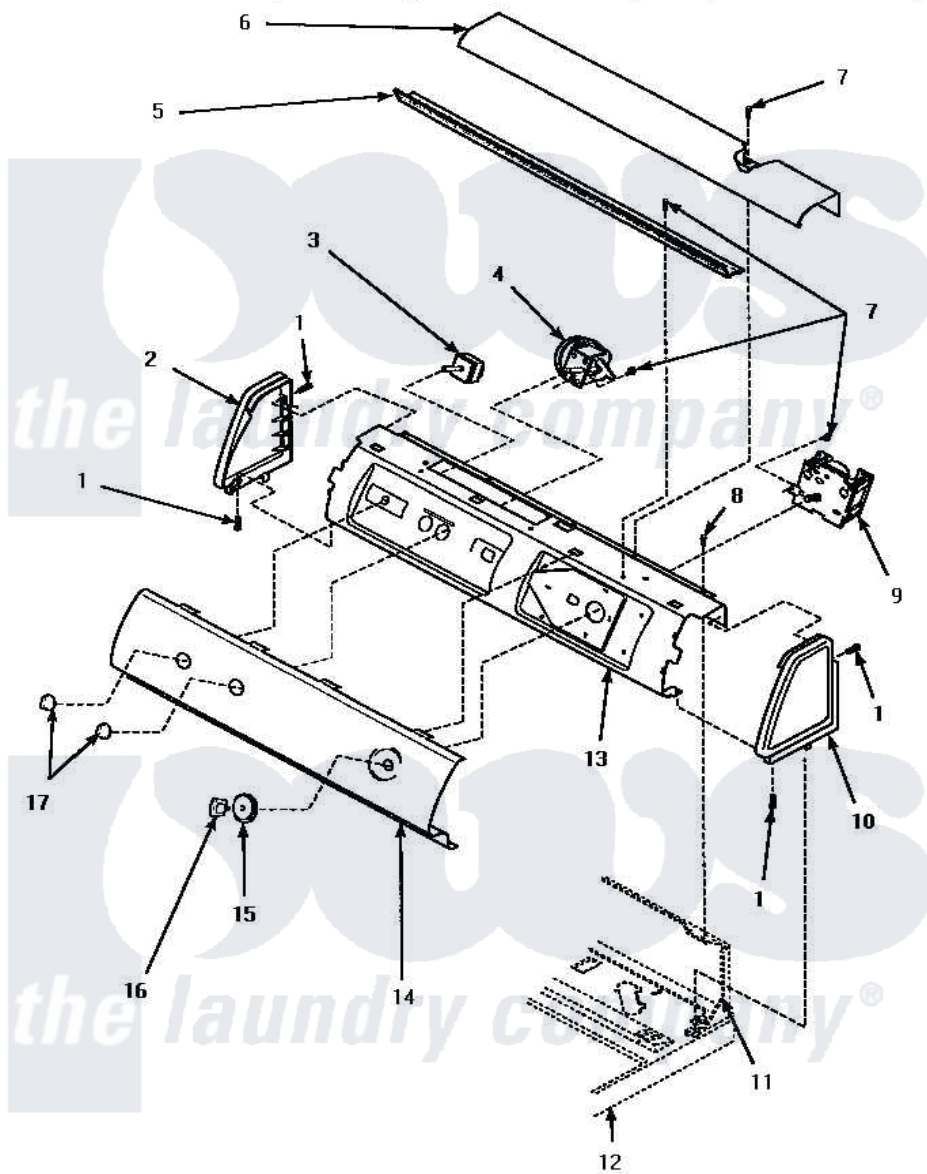

**Amana LWM353W (BOM: P1176401W W) 08 - GRAPHIC PANEL, CTRL
MTG PLATE & CTRLS**

GRAPHIC PANEL, CONTROL MOUNTING PLATE AND CONTROLS

Amana [Residential Amana LWM353W \(BOM: P1176401W W\) Washer Parts](#) Parts Diagram 08 - GRAPHIC PANEL, CTRL MTG PLATE & CTRLS
Click on the part number to view part

Item	Original Part Number	Replaced By	Status	Part Description
"	NOTE:		Not Available	OUTER TUB COVER AND GASKET TOOEMOVAL OF 36025 OUTER TUB COVEER TUB AND INSTALLATION OF 328IN OUTER TUB COVER.
1	501086	90767		Screw, 8A X 3/8 HeX Washer Head Tapping
2	34816			Panel, End
3	35115			Switch, TemPerature 3 P
4	36045	40055101		Switch, Pressure
5	Y34826		Not Available	DIFFUSER,LAMP-CLEAR
6	34823		Not Available	COVER, TOP
7	23962	W10116760		Screw
8	34904	489355		Screw, 8 X 1/2
9	31239	31239P		Timer 3 Cycle Package
10	34815		Not Available	PANEL, END R.H. (BLK) SEE NOTE SEE NOTE

11	Y00000000	Not Available	CONTROL HOOD REAR PANEL
12	Y00000000	Not Available	SEE NOTE SEE NOTE CABINET TOP
13	34821	Not Available	CONTROL MOUNTING PLATE
14	36068	Not Available	PANEL,GRAPHIC- AMANA/WARD
15	34848		Assembly, Timer Skirt
16	34844	Not Available	KNOB,TIMER
17	34847		Assembly, Knob-Rotary