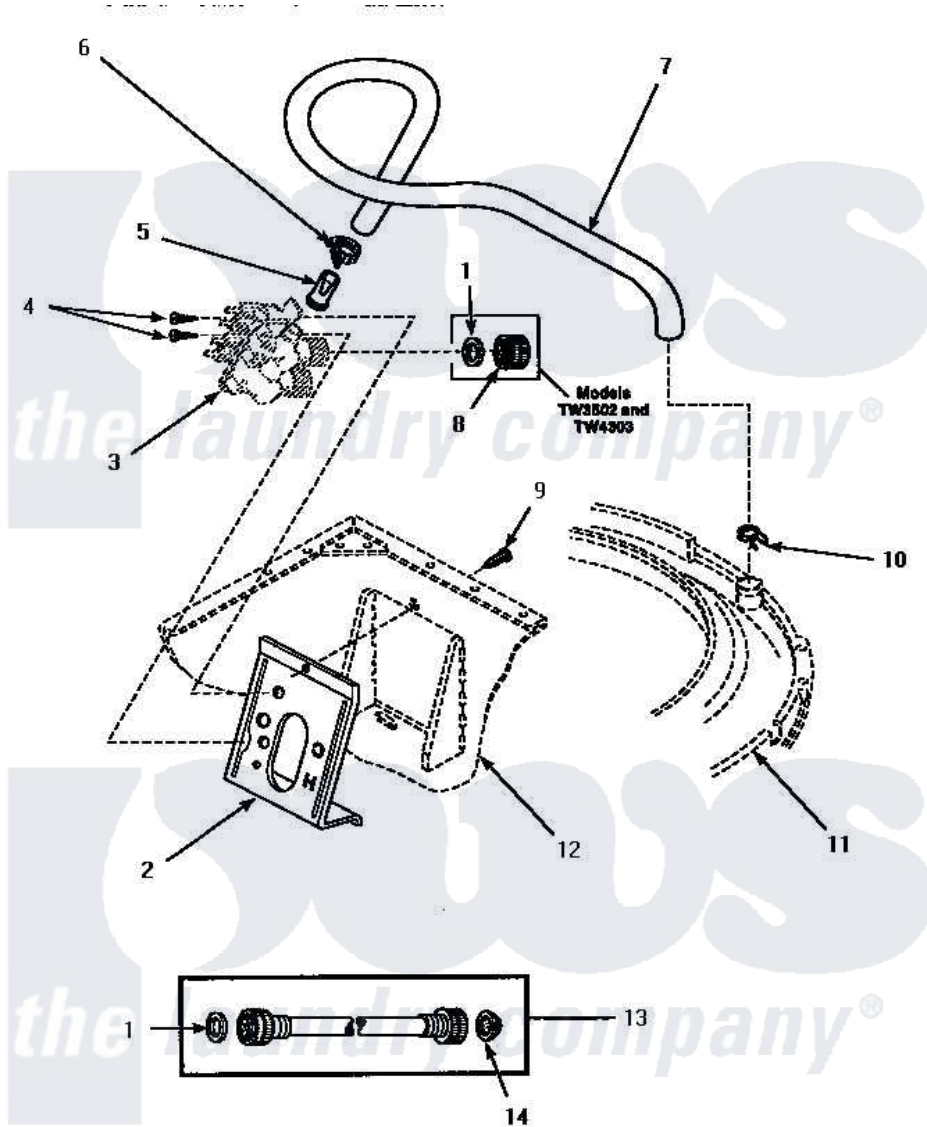

Amana LWM353W (BOM: P1176401W W) 09 - INLET/FILL HOSE & MIXING VLV MTG BRKT

INLET HOSE, FILL HOSE AND MIXING VALVE MOUNTING BRACKET

Amana [Residential Amana LWM353W \(BOM: P1176401W W\) Washer Parts](#) Parts Diagram 09 - INLET/FILL HOSE & MIXING VLV MTG BRKT

[Click on the part number to view part](#)

Item	Original Part Number	Replaced By	Status	Part Description
1	20290	Y013783		Washer, Inlet Hose
2	34972	39407		Bracket, Valve
3	Y00000000		Not Available	SEE NOTE SEE NOTE MIXING VALVE ASSEMBLY
4	56392		Not Available	SCREW,8-18 X 3/8 TAPPI
5	34500	22001900		Preventer, Back Flow
6	27643	596669		Clamp, Manifold
7	35874	38155		Hose, Mix Valve To TU
8	24145			Cap
9	33562	27001200		Screw
10	29210			Hose Clamp
11	Y00000000		Not Available	SEE NOTE SEE NOTE OUTER TUB COVER
12	Y00000000		Not Available	SEE NOTE SEE NOTE CABINET
13	28330P	202860		Inlet Hose Assembly