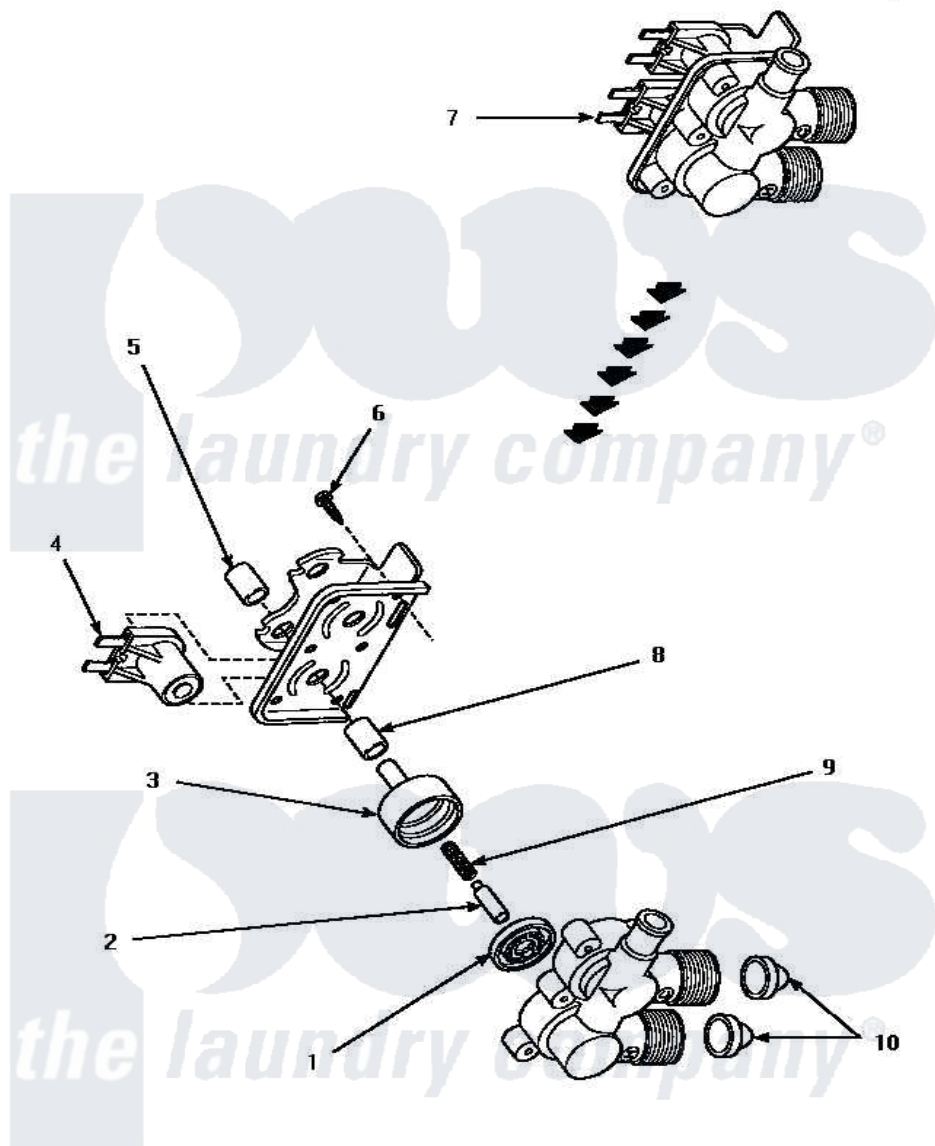

Amana LWM353W (BOM: P1176401W W) 11 - MIXING VALVE ASSY

MIXING VALVE ASSEMBLY

Amana Residential Amana LWM353W (BOM: P1176401W W) Washer Parts Parts Diagram 11 - MIXING VALVE ASSY

[Click on the part number to view part](#)

Item	Original Part Number	Replaced By	Status	Part Description
1	24134		Not Available	DIAPHRAGM
2	24132		Not Available	ARMATURE
3	24130			Guide, Armature
4	33930A	33930		Valve, Mixing
5	24128		Not Available	SLEEVE, LONG
6	25817C		Not Available	SCREW
7	34963	34963P		Valve Mixing Package
8	24129		Not Available	SLEEVE, SHORT
9	23224E		Not Available	SPRING
10	24122	22002960		Strainer, Washer Inlet