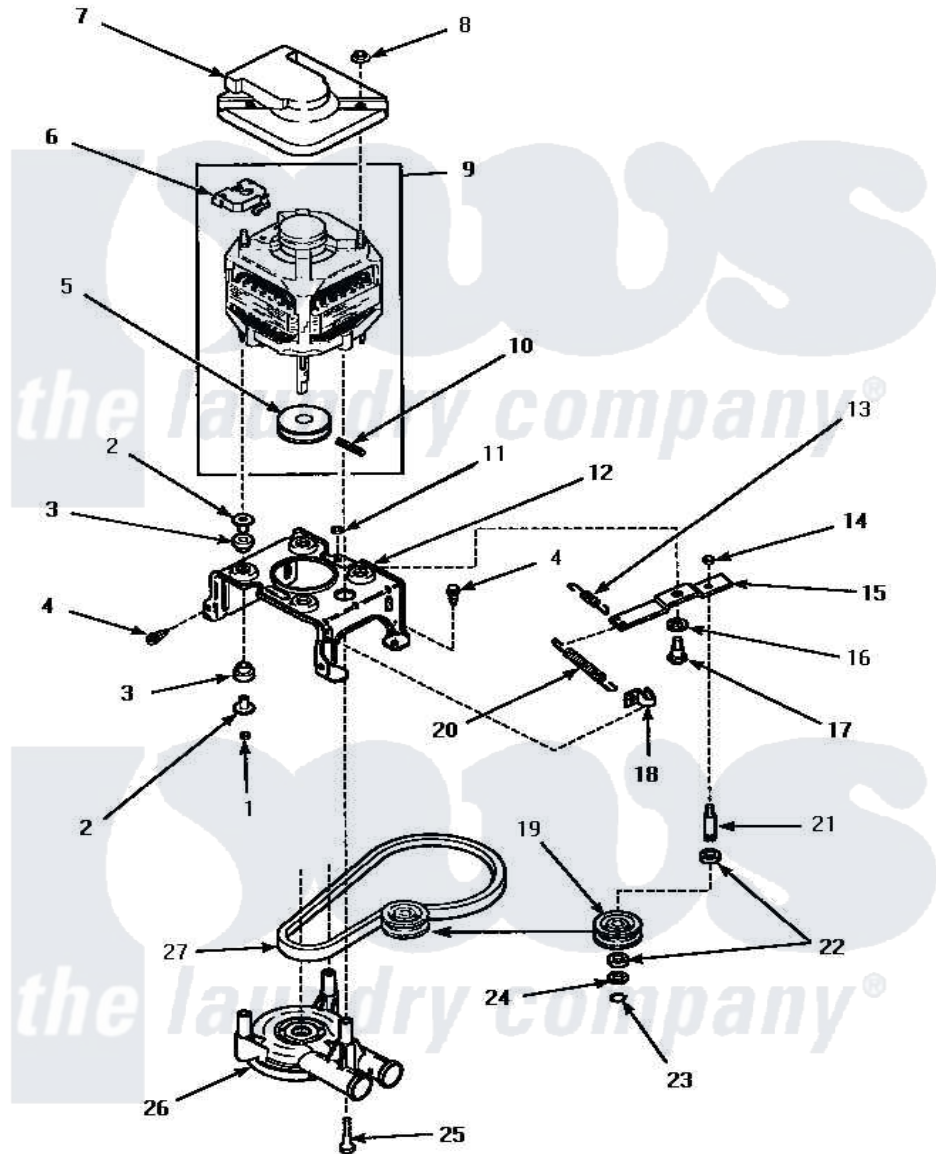

**Amana LWM353W (BOM: P1176401W W) 13 - MOTOR, MTG BRKT, BELT, PUMP & IDLER ASSY**

**MOTOR, MOUNTING BRACKET, BELT, PUMP AND IDLER ASSEMBLY**

Amana Residential Amana LWM353W (BOM: P1176401W W) Washer Parts Parts Diagram 13 - MOTOR, MTG BRKT, BELT, PUMP & IDLER ASSY

[Click on the part number to view part](#)

Item	Original Part Number	Replaced By	Status	Part Description
1	35423	<a href="#">3400029</a>		Nut, Adapter Plate
2	<a href="#">34791</a>			Post, Mount-Motor
3	<a href="#">34788</a>			Mount, Motor
4	Y31645	<a href="#">27001200</a>		Screw
5	27171		Not Available	PULLEY,MOTOR
6	35632		Not Available	SWITCH, MOTOR
7	34754	<a href="#">40112301</a>		Shield, Motor
8	35139		Not Available	PALNUT
9	34910	<a href="#">27001215</a>		Motor W/Pulley
"	35032	<a href="#">Y02390002</a>		Drive Belt
10	<a href="#">23750</a>			Pin, Roll
11	52566	<a href="#">27001225</a>		Nut, Jam Mid Lock 1/4-20
12	34890		Not Available	BRACKET,MOTOR MOUNT
13	30620		Not Available	SPRING,IDLER LEVER HEL
14	28803	<a href="#">2221070</a>		Clamp, Nylon

15	31054	<a href="#">40041002</a>	Lever, Idler
16	81392	<a href="#">40054701</a>	Washer
17	27229	<a href="#">40038901</a>	Screw, 1/4-20
18	<a href="#">28849</a>		Clip, Spring
19	28800	Not Available	WHEEL, IDLER
20	33110	<a href="#">37366</a>	Spring, Idler
21	<a href="#">28802</a>		Shaft, Idler
22	<a href="#">Y29443</a>		Washer, Felt
23	<a href="#">23748</a>		Ring, Retaining
24	<a href="#">52549</a>		Washer, 501 ID X3/4 Odx
25	Y34565	<a href="#">40063701</a>	Screw, 10-16 x 1.75
26	35742P	<a href="#">27001233</a>	Pump
27	<a href="#">28808</a>		Belt, Agitate And Spin
NI	258P3	Not Available	KIT, CAPACITOR