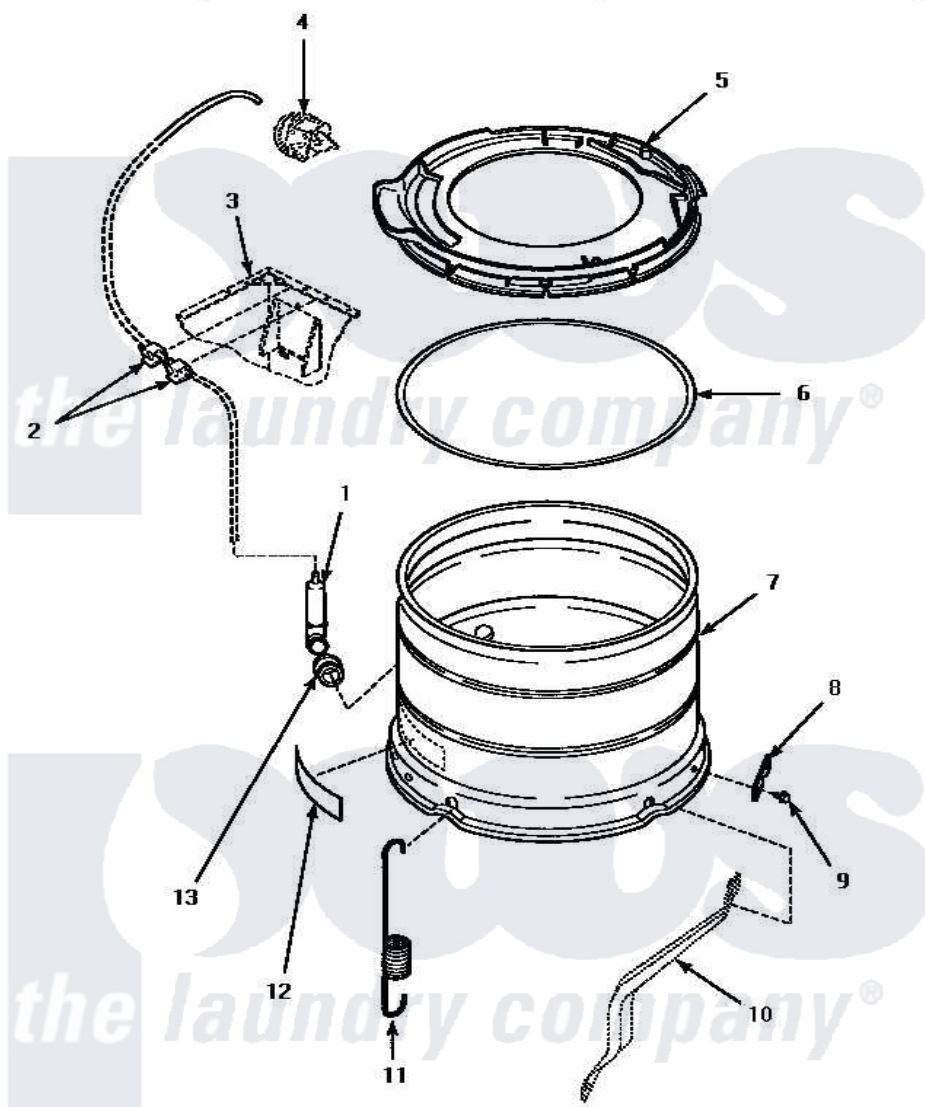

# Amana LWM353W (BOM: P1176401W W) 14 - OUTER TUB, COVER & PRESSURE HOSE

## OUTER TUB, COVER AND PRESSURE HOSE

Amana [Residential Amana LWM353W \(BOM: P1176401W W\) Washer Parts](#) Parts Diagram 14 - OUTER TUB, COVER & PRESSURE HOSE

[Click on the part number to view part](#)

Item	Original Part Number	Replaced By	Status	Part Description
1	30907	<a href="#">40008501</a>		Assembly, Pressure Bulb
2	<a href="#">21036</a>			Clip, Cable
3	Y00000000		Not Available	SEE NOTE SEE NOTE CABINET
4	Y00000000		Not Available	SEE NOTE SEE NOTE PRESSURE SWITCH
5	36025	<a href="#">36025P</a>		Assembly, Tub Cover and Gasket
6	<a href="#">32857</a>			Gasket, Tub Cover Small
7	<a href="#">34438P</a>			Assembly, Outer Tub
8	<a href="#">27926</a>			Plate, Leg .063
9	35369	<a href="#">40128701</a>		Screw, 5/16-18 X .50
10	Y00000000		Not Available	SEE NOTE SEE NOTE SUPPORT LEG
11	<a href="#">35948</a>			Spring, Leg-Large Tub
12	500049		Not Available	STICKER