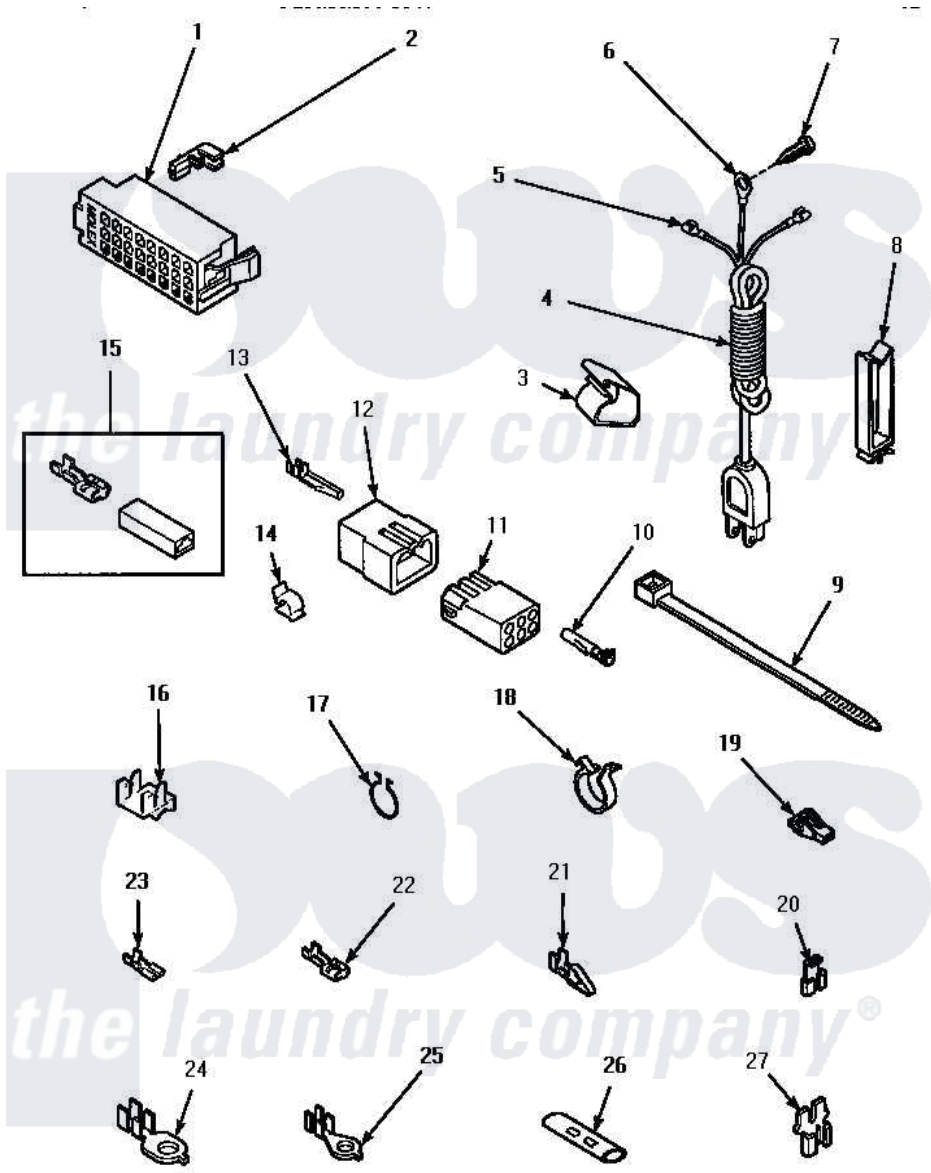

Amana LWM353W (BOM: P1176401W W) 16 - POWER CORD & TERMINALS

POWER CORD AND TERMINALS

Amana Residential Amana LWM353W (BOM: P1176401W W) Washer Parts Parts Diagram 16 - POWER CORD & TERMINALS

[Click on the part number to view part](#)

Item	Original Part Number	Replaced By	Status	Part Description
1	34123			Housing, LH -24 Position
"	32746			Housing, RH-24 Positi
2	Y00188			Molex Terminal
3	35521		Not Available	CLIP,HARNESS HOLDER
4	Y34458		Not Available	POWER CORD ALL
5	03673		Not Available	NUT
6	Y00000000		Not Available	SEE NOTE SEE NOTE GROUND WIRE, GREEN
7	52909			Screw, 10B-16 X 1/2 HeX
8	36274		Not Available	CLIP, HARNESS
9	36466	M0321209		Tie-Electrical
10	Y00117	5011-XX		093 Female Socket
11	26301			Receptacle, Molex
"	26708			Receptacle, 6 Circuit
"	26163			Receptacle, 9 Circuit

12	23033		Plug, 9 Circuit
"	26302	Not Available	PLUG,1 CIRCUIT
"	23041		Plug, 6 Circuit
13	Y00116		Terminal, Pin-Male
14	21036		Clip, Cable
15	00234	00359	Terminal Ultra Pod 250 X032F
16	Y00161	B5733302	Clip, Ground
17	51291		Clip, Wire
18	61510	504034	Clip, Wire
19	70210	Not Available	INSULATOR,BLUE
20	Y00120		Terminal, Flag-1/4 Fema
21	00220	Not Available	TERMINAL,CRIMP-SINGLE
22	Y00119	Not Available	SPADE TERMINAL(18 GAUGE) (1/4 INCH-(1) 18 GAUGE WIRE)
23	00112		Terminal, Spade-3/16 Fe
24	Y00113	Not Available	TERMINAL,RING-1/4 STUD
25	00110		No.10 18 Gauge Wire
26	21091	Not Available	CONNECTOR TWO 1/4 INCH MALE
27	29673	Not Available	DOUBLE CONNECTOR