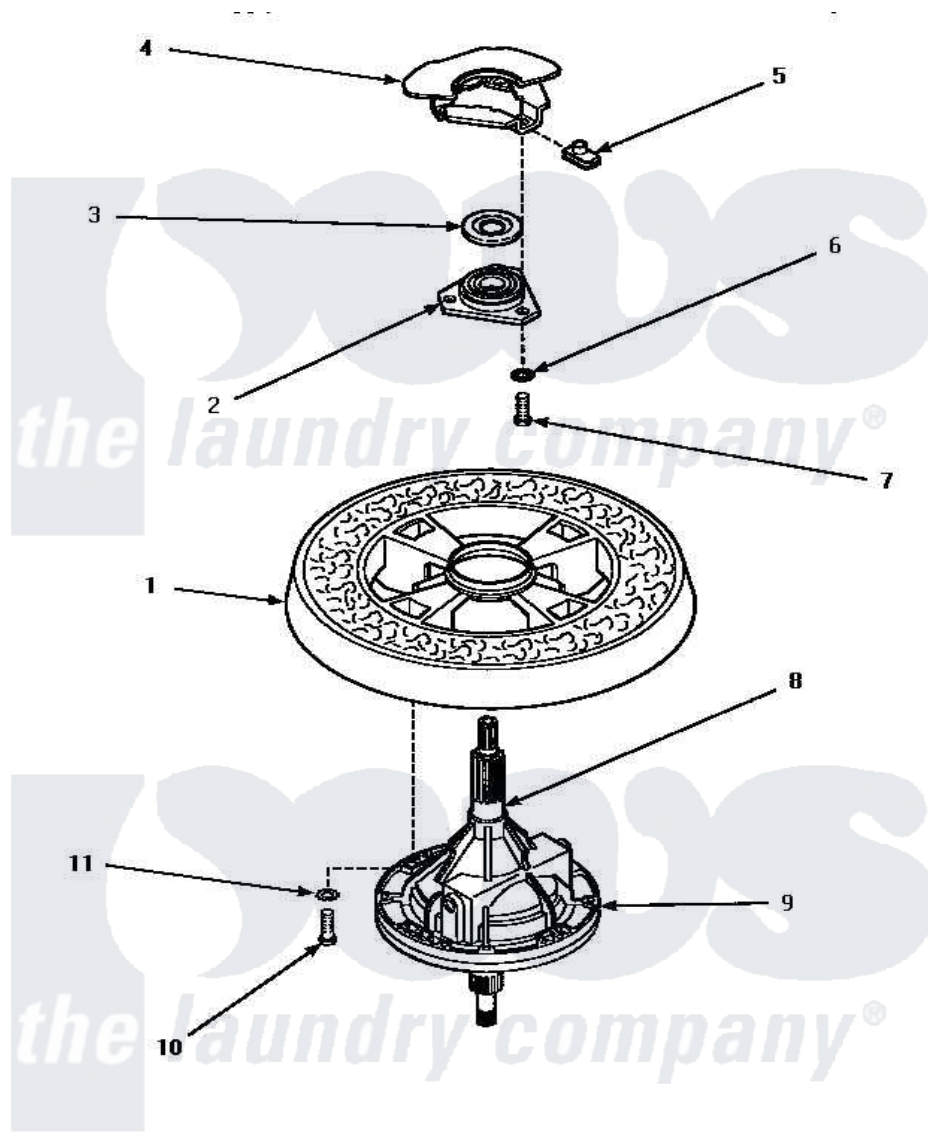

Amana LWM353W (BOM: P1176401W W) 19 - TRANSMISSION ASSY & BALANCE RING

TRANSMISSION ASSEMBLY AND BALANCE RING

Amana [Residential Amana LWM353W \(BOM: P1176401W W\) Washer Parts](#) Parts Diagram 19 - TRANSMISSION ASSY & BALANCE RING

[Click on the part number to view part](#)

Item	Original Part Number	Replaced By	Status	Part Description
1	34731		Not Available	ASSY,BALANCE RING-COMPL
2	27182	40004201P		Main Bearing Assembly
3	27187			Flinger
4	Y00000000		Not Available	SEE NOTE SEE NOTE OUTER TUB
5	27222			Nut, Retainer 5/16-18
6	04366			Lockwasher, 5/16intshkp
7	01355		Not Available	SCREW
8	27604P			Never-Seeze 1 Oz Tube
9	Y34526	34526P		Assembly, Transmission
10	27200		Not Available	CAP SCREW
11	02431			Lockwasher, 1/4 Ext Shk