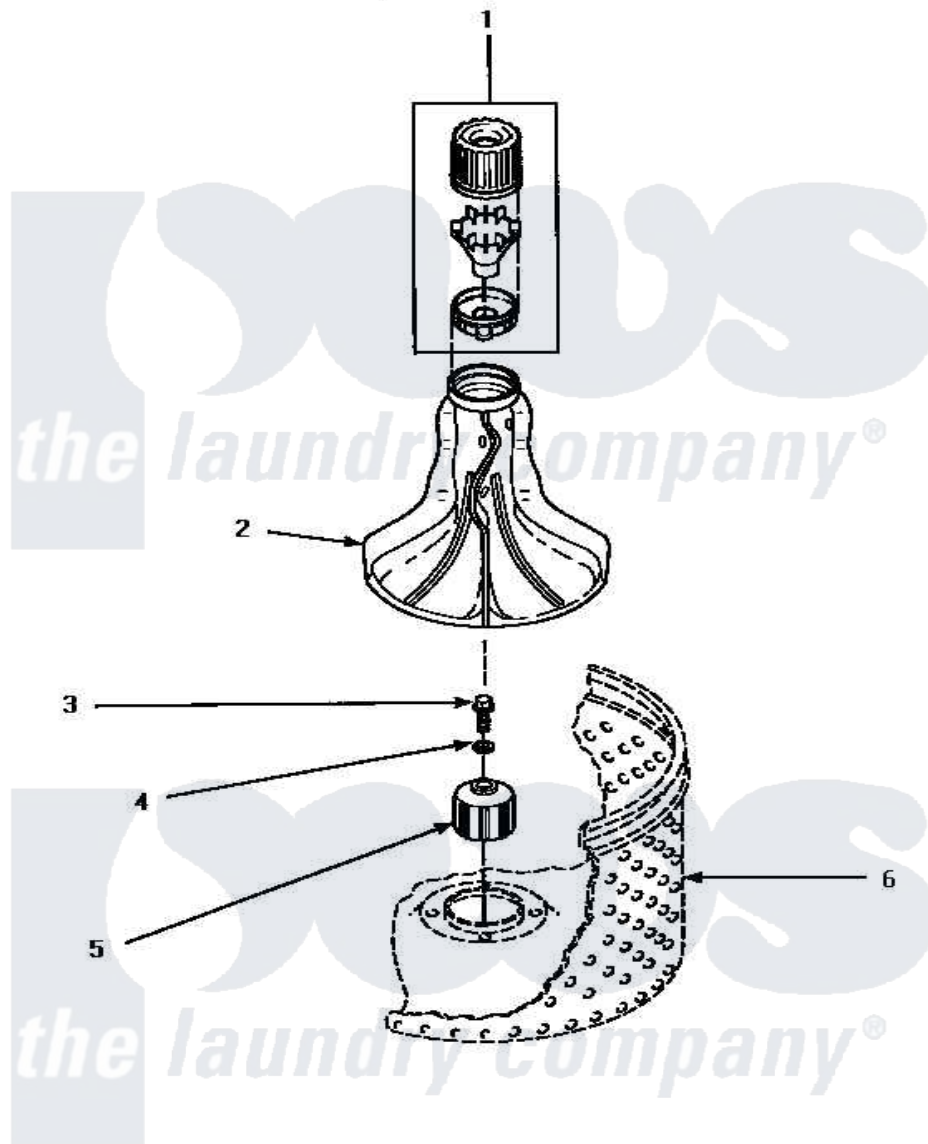

Amana LWM423L (BOM: P1176404W L) 02 - AGITATOR & DRIVE BELL

AGITATOR AND DRIVE BELL

Amana [Residential Amana LWM423L \(BOM: P1176404W L\) Washer Parts](#) Parts Diagram 02 - AGITATOR & DRIVE BELL

Click on the part number to view part

Item	Original Part Number	Replaced By	Status	Part Description
1	34155	40002101W		Assembly, Fabric Softner
2	33174	40000501W		Agitator, Flex Vane
3	34288	40065102		Screw, Shoulder 1/4
4	36472			O-Ring
5	34504P	R9900189		Kit, Drive Bell And Seal
6	Y00000000		Not Available	SEE NOTE SEE NOTE WASHTUB