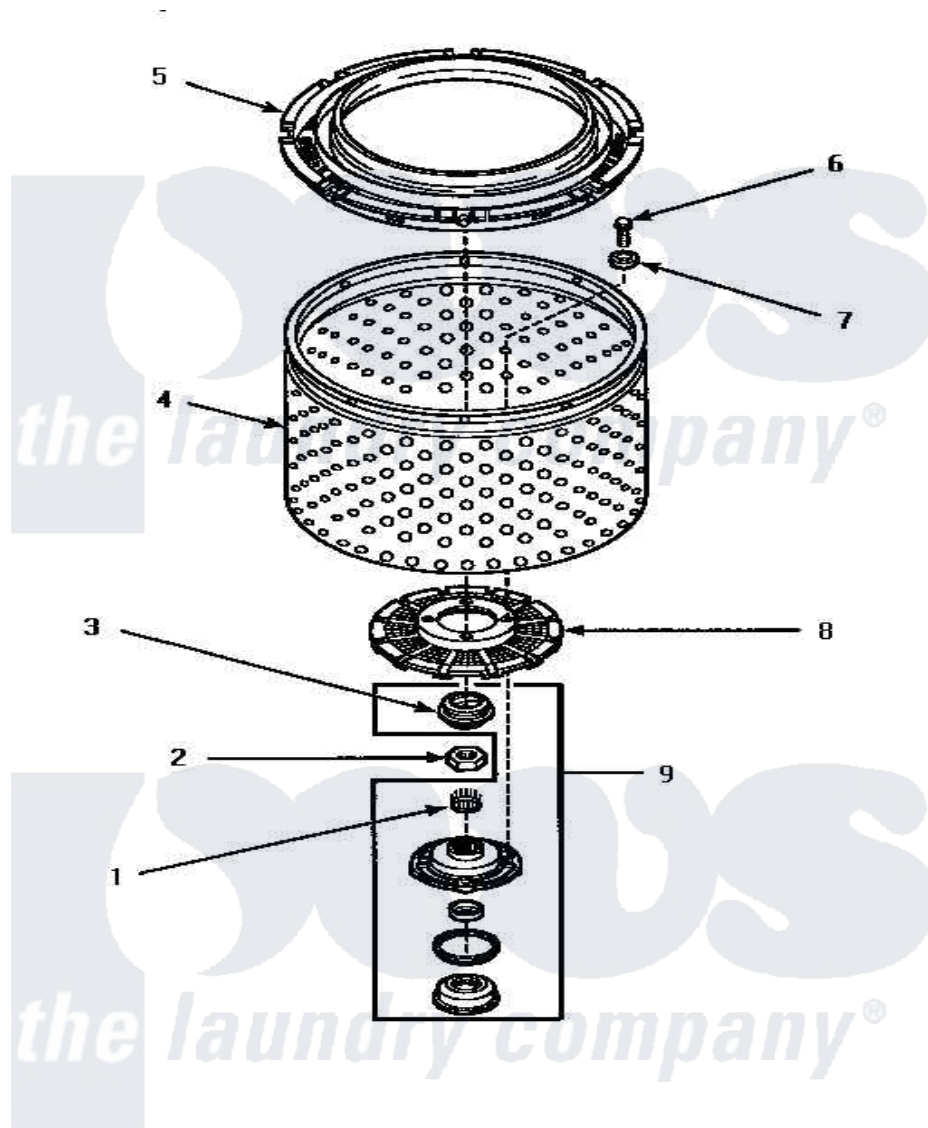

**Amana LWM423L (BOM: P1176404W L) 05 - CLOTHES  
GUARD/WASHTUB/LINT FILTER & HUB**

**CLOTHES GUARD, WASHTUB, LINT FILTER AND HUB**

Amana [Residential Amana LWM423L \(BOM: P1176404W L\) Washer Parts](#) Parts Diagram 05 - CLOTHES  
GUARD/WASHTUB/LINT FILTER & HUB  
[Click on the part number to view part](#)

Item	Original Part Number	Replaced By	Status	Part Description
1	29728	<a href="#">40008301</a>		Insert, Spline
2	Y29220	<a href="#">40016301</a>		Nut, Lock
3	34184	<a href="#">R9900189</a>		Kit, Drive Bell And Seal
4	33501P	<a href="#">R9900144</a>		Kit- Wash
5	<a href="#">35035</a>			Guard, Clothes
6	27202	<a href="#">W10116787</a>		Screw
7	<a href="#">28094</a>			Gasket
8	32998	<a href="#">39371</a>		Filter Lin
9	495P3	<a href="#">R9900552</a>		Hub And Seal