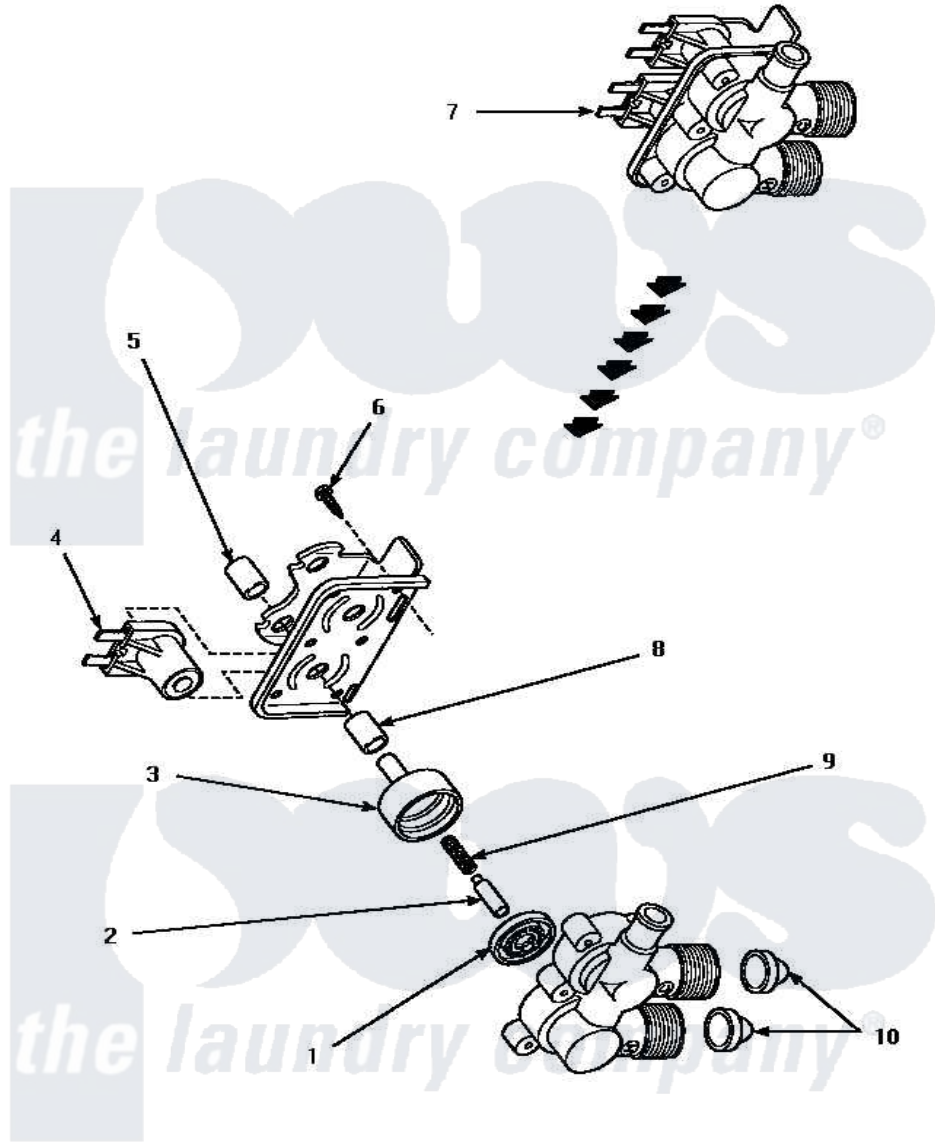

Amana LWM423L (BOM: P1176404W L) 11 - MIXING VALVE ASSY

MIXING VALVE ASSEMBLY

Amana [Residential Amana LWM423L \(BOM: P1176404W L\) Washer Parts](#) Parts Diagram 11 - MIXING VALVE ASSY

Click on the part number to view part

Item	Original Part Number	Replaced By	Status	Part Description
1	24134		Not Available	DIAPHRAGM
2	24132		Not Available	ARMATURE
3	24130			Guide, Armature
4	33930A	33930		Valve, Mixing
5	24128		Not Available	SLEEVE, LONG
6	25817C		Not Available	SCREW
7	34963	34963P		Valve Mixing Package
8	24129		Not Available	SLEEVE, SHORT
9	23224E		Not Available	SPRING
10	24122	22002960		Strainer, Washer Inlet