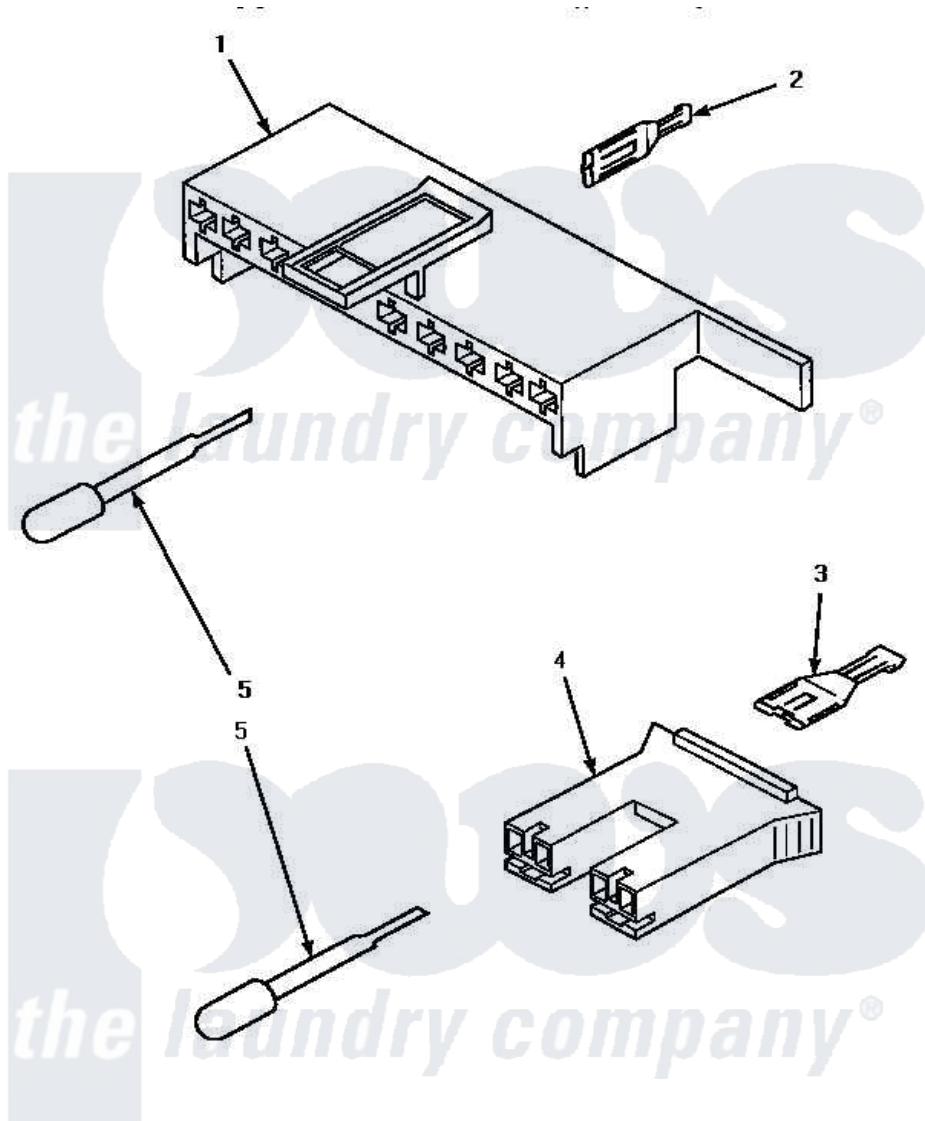

Amana LWM423L (BOM: P1176404W L) 12 - MIXING VLV & MTR CONN BLOCKS/TERM & TOOL

MIXING VALVE AND MOTOR CONNECTION BLOCKS, TERMINALS AND TERMINAL EXTRACTOR TOOL

Amana [Residential Amana LWM423L \(BOM: P1176404W L\) Washer Parts](#) Parts Diagram 12 - MIXING VLV & MTR CONN BLOCKS/TERM & TOOL

[Click on the part number to view part](#)

Item	Original Part Number	Replaced By	Status	Part Description
1	34677			10 Circuit Plug
2	Y00188			Molex Terminal
3	Y00121		Not Available	SPADE TERMINAL(12 GAUGE) (1/4 INCH-(2) 18 GAUGE WIRES O
4	34676			Plug
"	34675		Not Available	PLUG
5	283P4			Terminal Extractor Tool