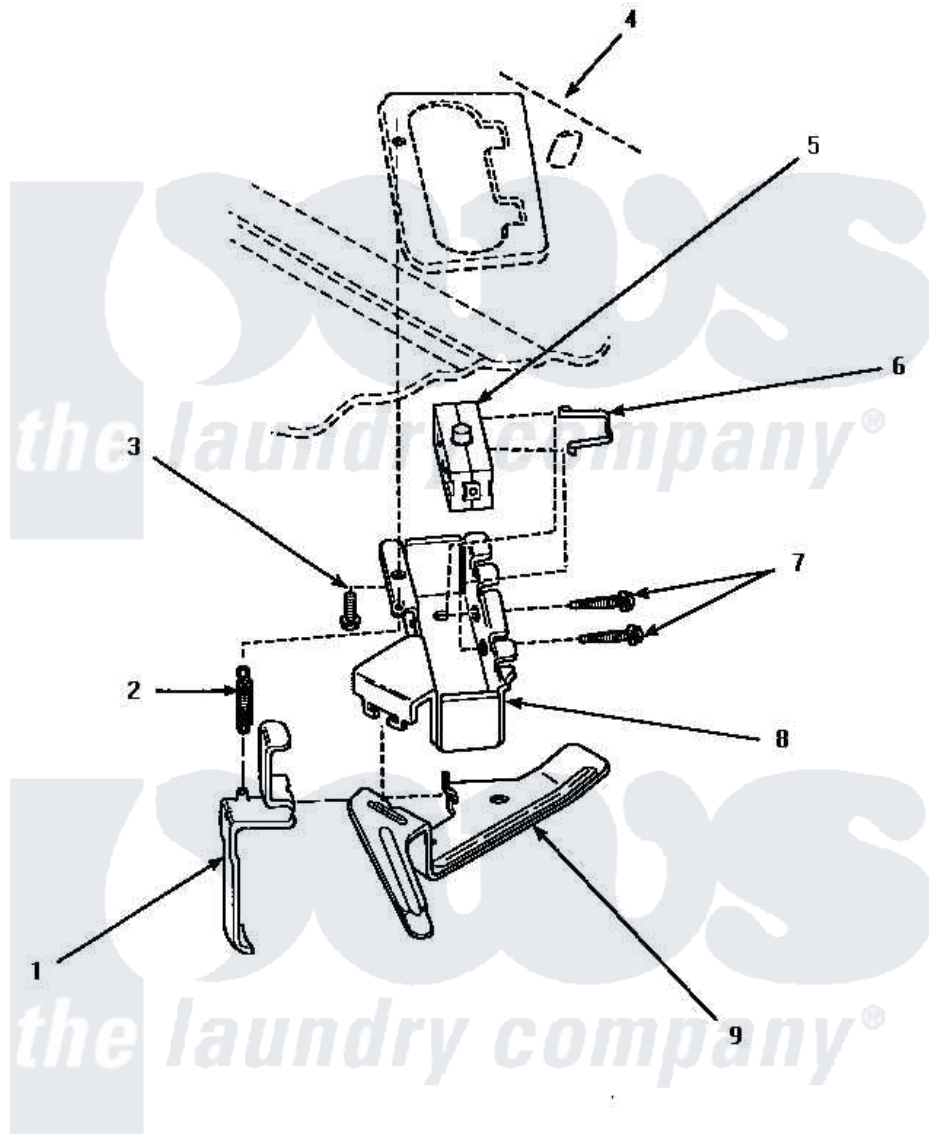

Amana LWM423L (BOM: P1176404W L) 15 - OUT-OF-BALANCE SWITCH

OUT-OF-BALANCE SWITCH

Amana [Residential Amana LWM423L \(BOM: P1176404W L\) Washer Parts](#) Parts Diagram 15 - OUT-OF-BALANCE SWITCH

[Click on the part number to view part](#)

Item	Original Part Number	Replaced By	Status	Part Description
1	33442			Lever, Unbalanced Load
2	33443			Spring
3	23962	W10116760		Screw
4	Y00000000		Not Available	SEE NOTE SEE NOTE CABINET TOP
5	33445	27001095		Switch, Lid
6	33433		Not Available	CLIP,HOLDER-SWITCH
7	36510			Screw
8	36497P			Kit, Switch Holder
9	33441			Arm, Actuator