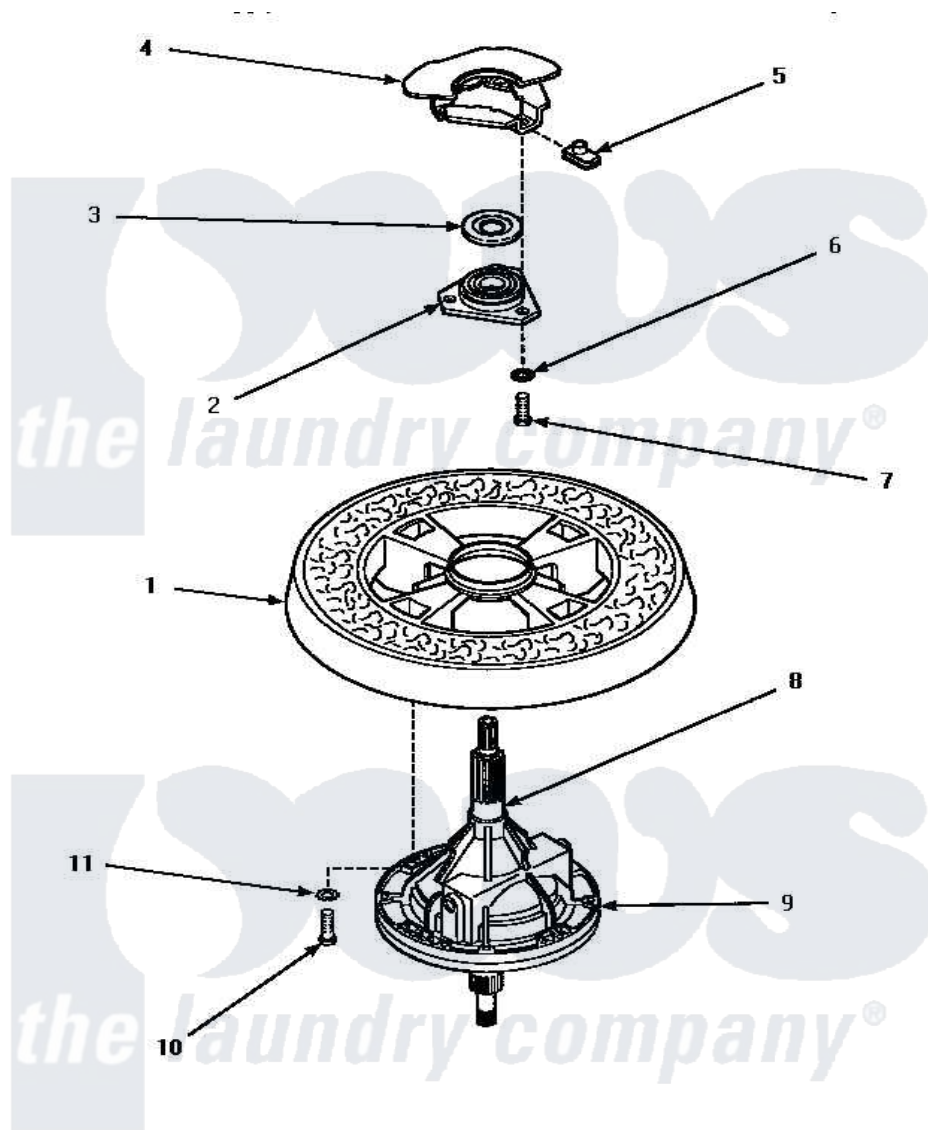

Amana LWM423L (BOM: P1176404W L) 19 - TRANSMISSION ASSY & BALANCE RING

TRANSMISSION ASSEMBLY AND BALANCE RING

Amana [Residential Amana LWM423L \(BOM: P1176404W L\) Washer Parts](#) Parts Diagram 19 - TRANSMISSION ASSY & BALANCE RING

[Click on the part number to view part](#)

Item	Original Part Number	Replaced By	Status	Part Description
1	34731		Not Available	ASSY,BALANCE RING-COMPL
2	27182	40004201P		Main Bearing Assembly
3	27187			Flinger
4	Y00000000		Not Available	SEE NOTE SEE NOTE OUTER TUB
5	27222			Nut, Retainer 5/16-18
6	04366			Lockwasher, 5/16intshkp
7	01355		Not Available	SCREW
8	27604P			Never-Seeze 1 Oz Tube
9	Y34526	34526P		Assembly, Transmission
10	27200		Not Available	CAP SCREW
11	02431			Lockwasher, 1/4 Ext Shk