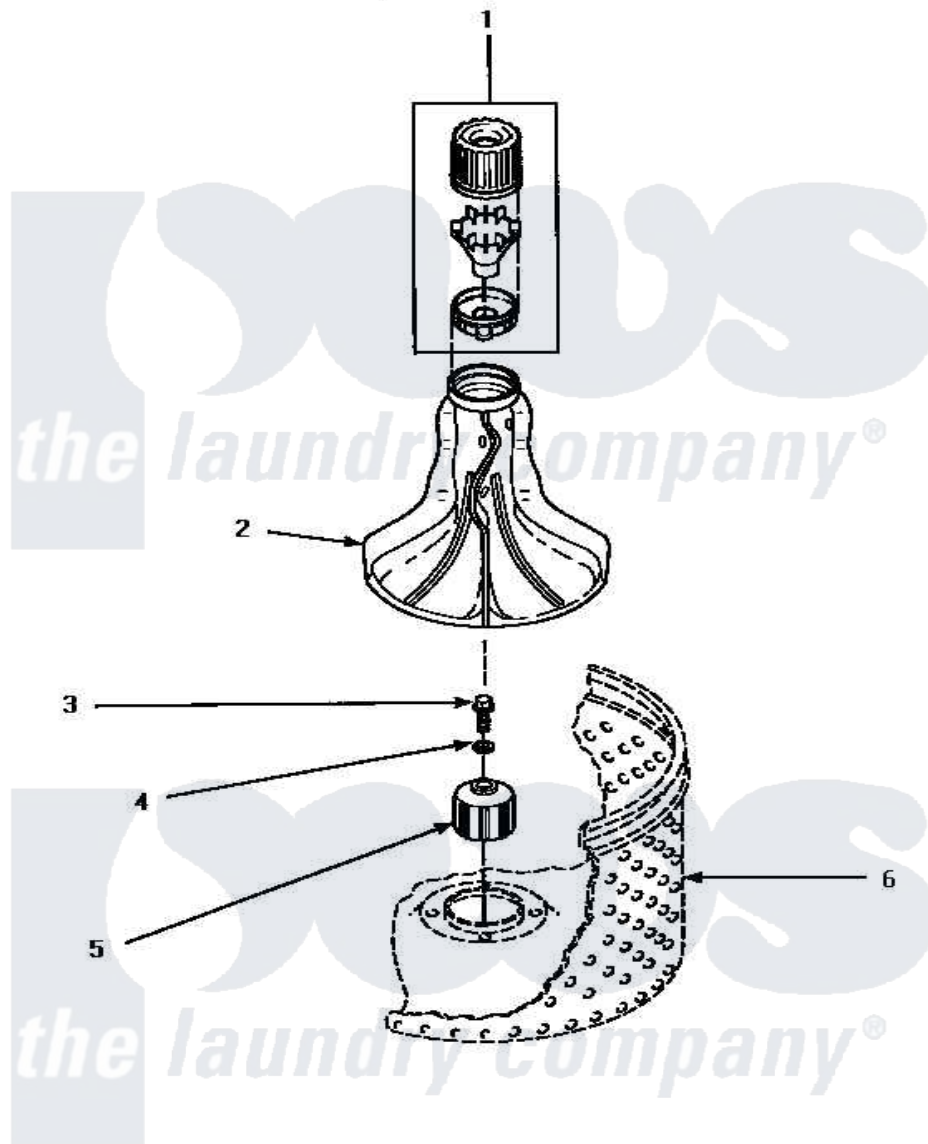

# Amana LWM423W (BOM: P1176403W W) 02 - AGITATOR & DRIVE BELL

## AGITATOR AND DRIVE BELL

Amana [Residential Amana LWM423W \(BOM: P1176403W W\) Washer Parts](#) Parts Diagram 02 - AGITATOR & DRIVE BELL

Click on the part number to view part

Item	Original Part Number	Replaced By	Status	Part Description
1	34155	<a href="#">40002101W</a>		Assembly, Fabric Softner
2	33174	<a href="#">40000501W</a>		Agitator, Flex Vane
3	34288	<a href="#">40065102</a>		Screw, Shoulder 1/4
4	<a href="#">36472</a>			O-Ring
5	34504P	<a href="#">R9900189</a>		Kit, Drive Bell And Seal
6	Y00000000		Not Available	SEE NOTE SEE NOTE WASHTUB