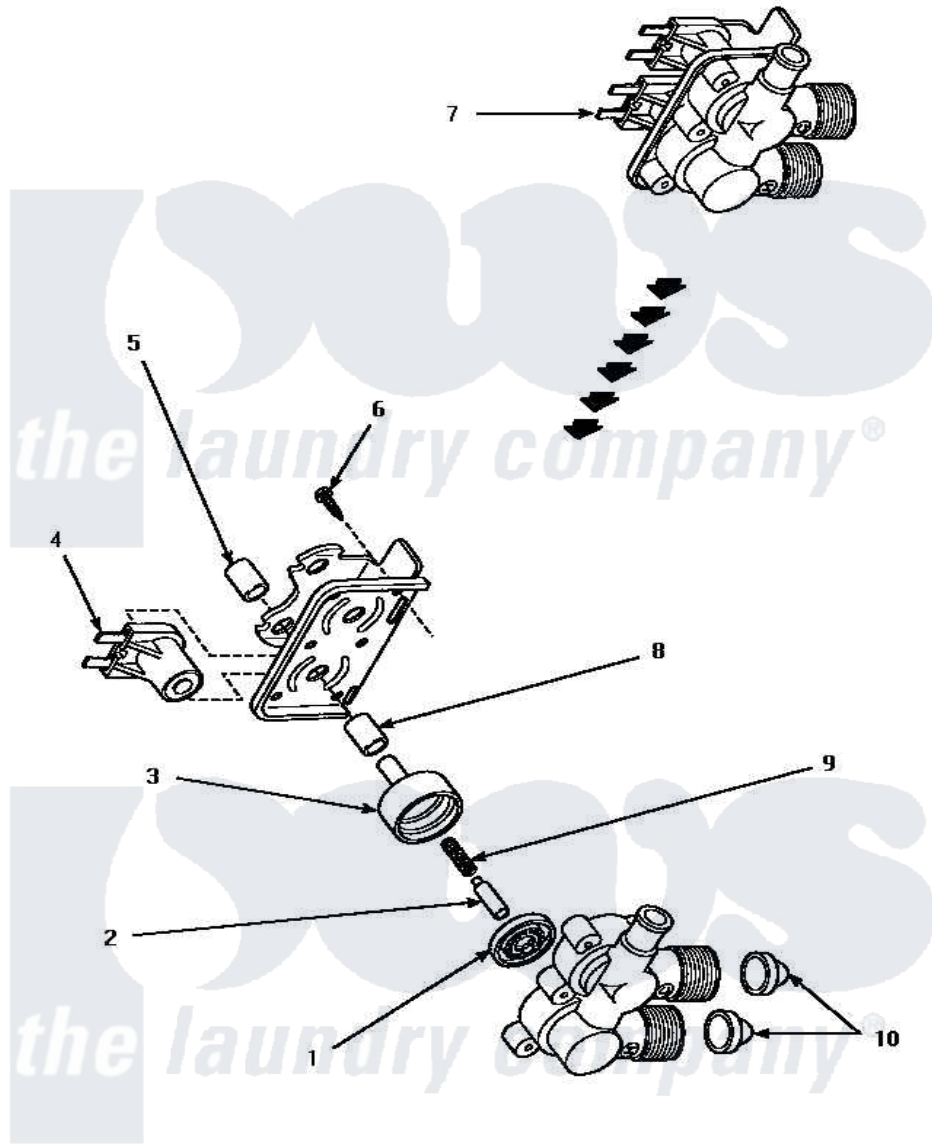

Amana LWM423W (BOM: P1176403W W) 11 - MIXING VALVE ASSY

MIXING VALVE ASSEMBLY

Amana [Residential Amana LWM423W \(BOM: P1176403W W\) Washer Parts](#) Parts Diagram 11 - MIXING VALVE ASSY

[Click on the part number to view part](#)

Item	Original Part Number	Replaced By	Status	Part Description
1	24134		Not Available	DIAPHRAGM
2	24132		Not Available	ARMATURE
3	24130			Guide, Armature
4	33930A	33930		Valve, Mixing
5	24128		Not Available	SLEEVE, LONG
6	25817C		Not Available	SCREW
7	34963	34963P		Valve Mixing Package
8	24129		Not Available	SLEEVE, SHORT
9	23224E		Not Available	SPRING
10	24122	22002960		Strainer, Washer Inlet