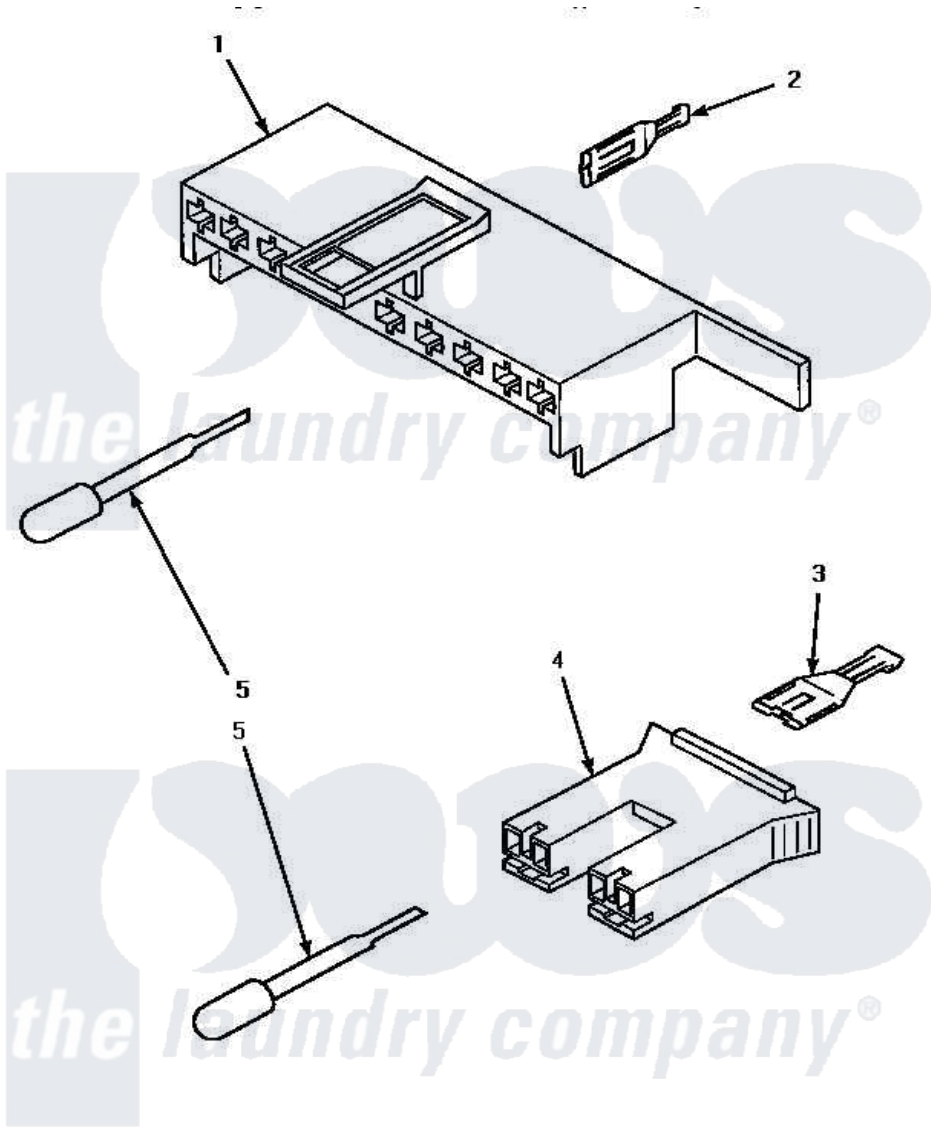

Amana LWM423W (BOM: P1176403W W) 12 - MIXING VLV & MTR CONN BLOCKS/TERM & TOOL

MIXING VALVE AND MOTOR CONNECTION BLOCKS, TERMINALS AND TERMINAL EXTRACTOR TOOL

Amana [Residential Amana LWM423W \(BOM: P1176403W W\) Washer Parts](#) Parts Diagram 12 - MIXING VLV & MTR CONN BLOCKS/TERM & TOOL

[Click on the part number to view part](#)

Item	Original Part Number	Replaced By	Status	Part Description
1	34677			10 Circuit Plug
2	Y00188			Molex Terminal
3	Y00121		Not Available	SPADE TERMINAL(12 GAUGE) (1/4 INCH-(2) 18 GAUGE WIRES O
4	34676			Plug
"	34675		Not Available	PLUG
5	283P4			Terminal Extractor Tool