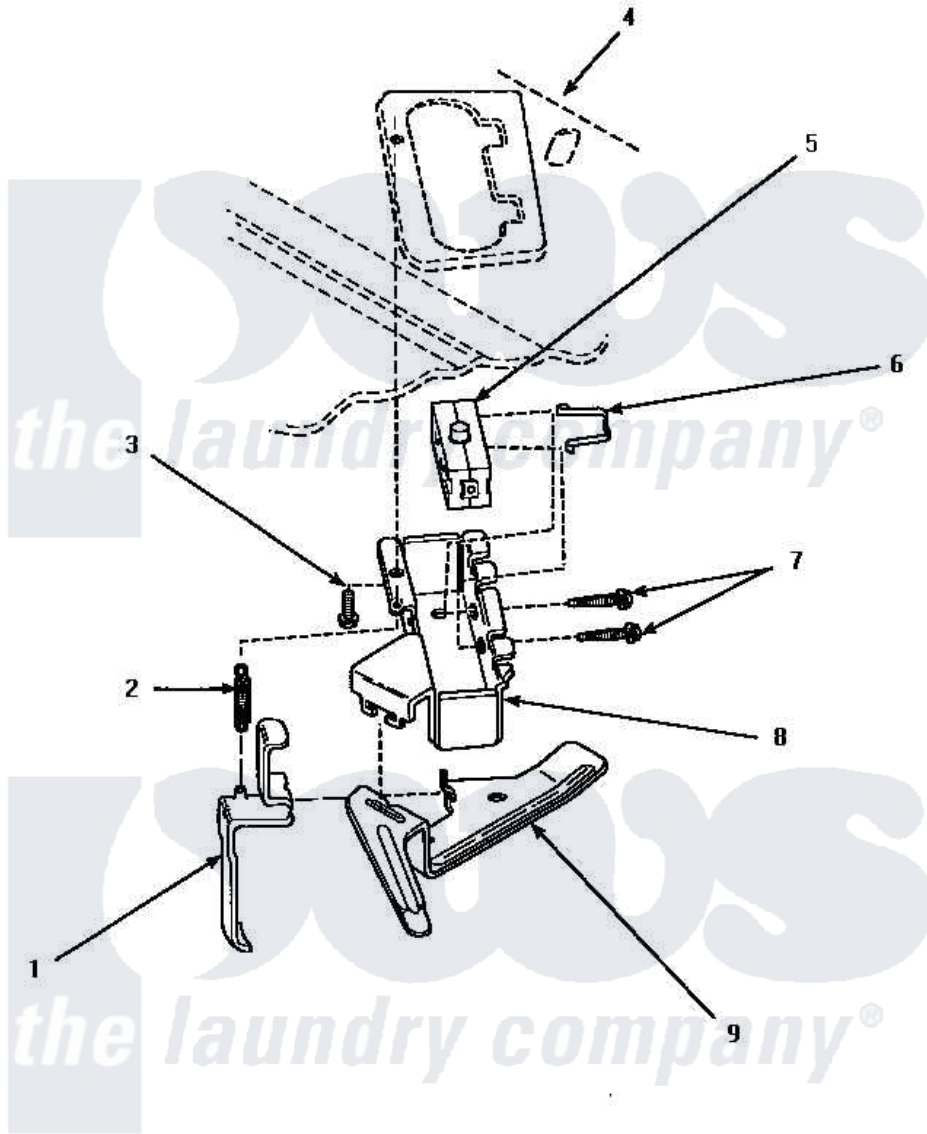

# Amana LWM423W (BOM: P1176403W W) 15 - OUT-OF-BALANCE SWITCH

## OUT-OF-BALANCE SWITCH

Amana [Residential Amana LWM423W \(BOM: P1176403W W\) Washer Parts](#) Parts Diagram 15 - OUT-OF-BALANCE SWITCH

[Click on the part number to view part](#)

Item	Original Part Number	Replaced By	Status	Part Description
1	<a href="#">33442</a>			Lever, Unbalanced Load
2	<a href="#">33443</a>			Spring
3	23962	<a href="#">W10116760</a>		Screw
4	Y00000000		Not Available	SEE NOTE SEE NOTE CABINET TOP
5	33445	<a href="#">27001095</a>		Switch, Lid
6	33433		Not Available	CLIP,HOLDER-SWITCH
7	<a href="#">36510</a>			Screw
8	<a href="#">36497P</a>			Kit, Switch Holder
9	<a href="#">33441</a>			Arm, Actuator