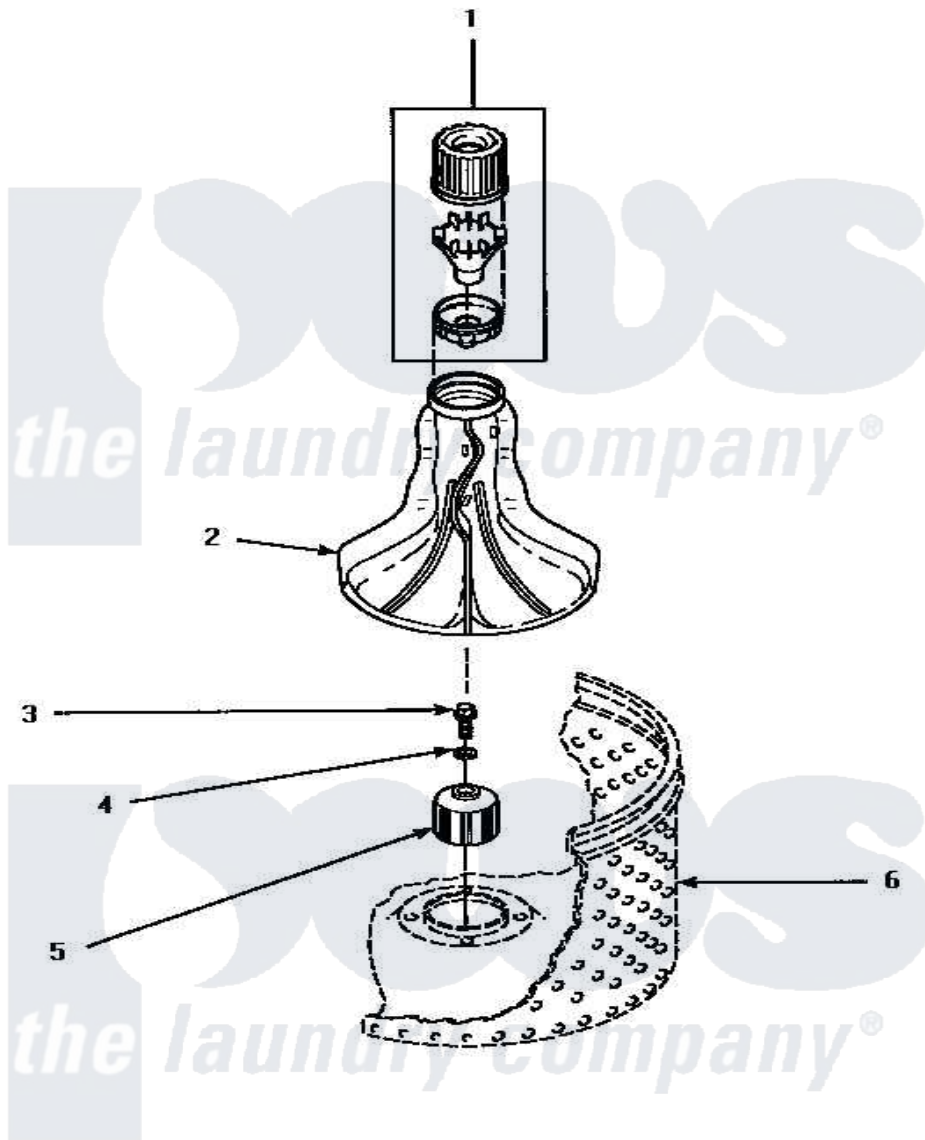

# Amana LWM433L (BOM: P1176502W L) 02 - AGITATOR & DRIVE BELL

## AGITATOR AND DRIVE BELL

Amana [Residential Amana LWM433L \(BOM: P1176502W L\) Washer Parts](#) Parts Diagram 02 - AGITATOR & DRIVE BELL

[Click on the part number to view part](#)

Item	Original Part Number	Replaced By	Status	Part Description
1	34155	<a href="#">40002101W</a>		Assembly, Fabric Softner
2	33174	<a href="#">40000501W</a>		Agitator, Flex Vane
3	34288	<a href="#">40065102</a>		Screw, Shoulder 1/4
4	<a href="#">36472</a>			O-Ring
5	34504P	<a href="#">R9900189</a>		Kit, Drive Bell And Seal
6	Y00000000		Not Available	SEE NOTE WASHTUB