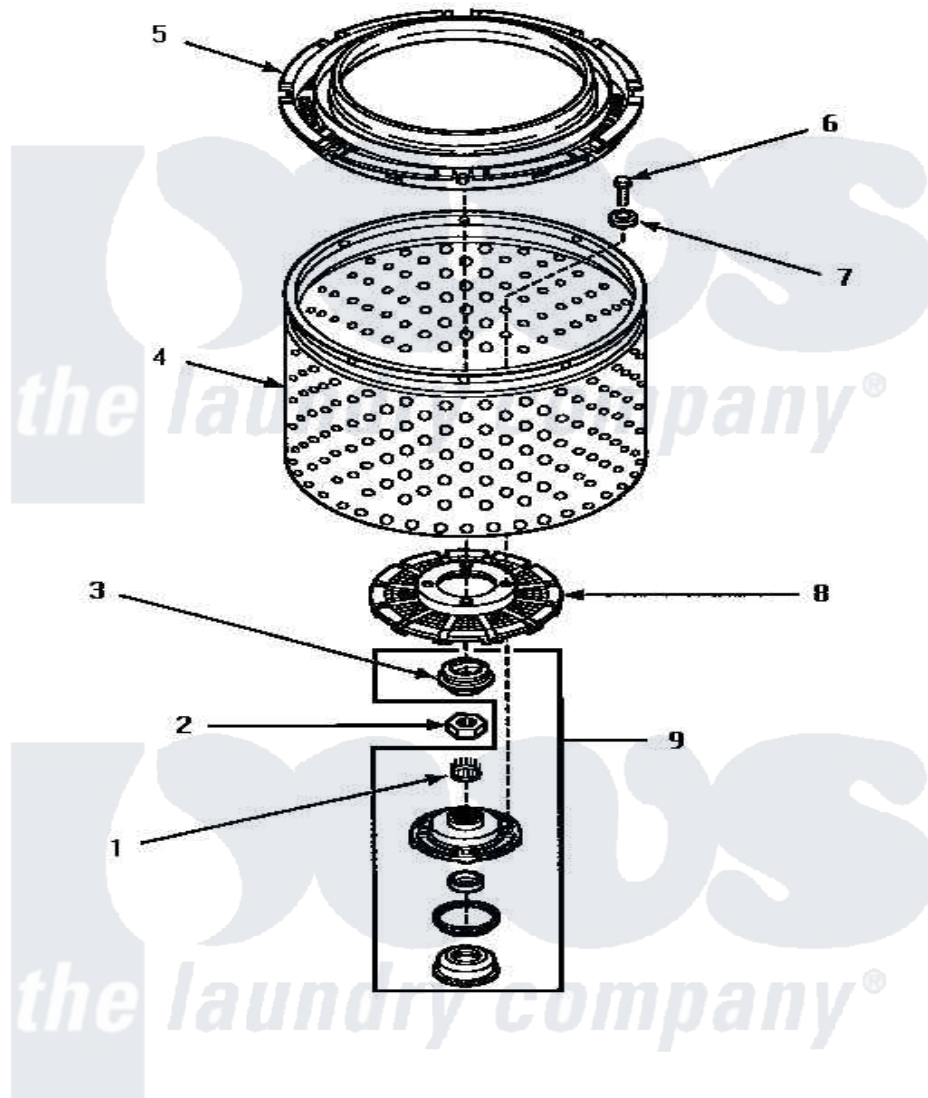

**Amana LWM433L (BOM: P1176502W L) 05 - CLOTHES  
GUARD/WASHTUB/LINT FILTER & HUB**

**CLOTHES GUARD, WASHTUB, LINT FILTER AND HUB**

Amana [Residential Amana LWM433L \(BOM: P1176502W L\) Washer Parts](#) Parts Diagram 05 - CLOTHES  
GUARD/WASHTUB/LINT FILTER & HUB  
[Click on the part number to view part](#)

Item	Original Part Number	Replaced By	Status	Part Description
1	29728	<a href="#">40008301</a>		Insert, Spline
2	Y29220	<a href="#">40016301</a>		Nut, Lock
3	34184	<a href="#">R9900189</a>		Kit, Drive Bell And Seal
4	33501P	<a href="#">R9900144</a>		Kit- Wash
5	<a href="#">35035</a>			Guard, Clothes
6	27202	<a href="#">W10116787</a>		Screw
7	<a href="#">28094</a>			Gasket
8	32998	<a href="#">39371</a>		Filter Lin
9	495P3	<a href="#">R9900552</a>		Hub And Seal