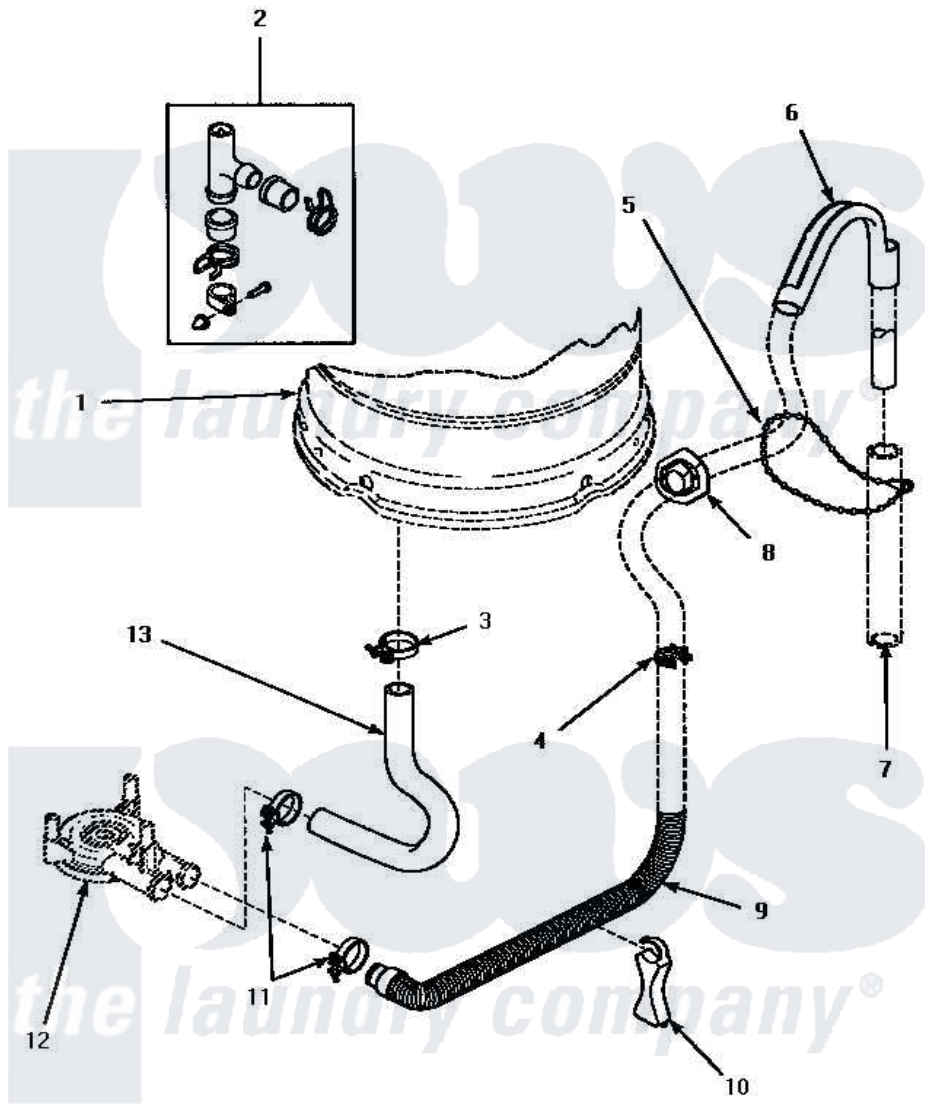

**Amana LWM433L (BOM: P1176502W L) 06 - DRAIN HOSE & SIPHON BREAK**

**DRAIN HOSE AND SIPHON BREAK**

Amana Residential Amana LWM433L (BOM: P1176502W L) Washer Parts Parts Diagram 06 - DRAIN HOSE & SIPHON BREAK

Click on the part number to view part

Item	Original Part Number	Replaced By	Status	Part Description
1	Y00000000		Not Available	SEE NOTE OUTER TUB
2	562P3	<a href="#">76660</a>		Break-Sphn
3	35384	<a href="#">285655</a>		Clamp, Hose
4	<a href="#">36014</a>			Clip, Retainer-Hose
5	33489	<a href="#">8539404</a>		Tie-Wire
6	33615	<a href="#">22003814</a>		Retainer, Drain Hose
7	Y00000000		Not Available	SEE NOTE STANDPIPE
8	<a href="#">32219</a>			Relief, Strain
9	34502	<a href="#">40053901</a>		Hose, Drain
10	<a href="#">35487</a>			Support, Hose
11	35384	<a href="#">285655</a>		Clamp, Hose
12	Y00000000		Not Available	SEE NOTE PUMP ASSEMBLY
13	<a href="#">35753</a>			Hose, Tub To Pump-Ddp
NI	406P3	<a href="#">451P3</a>		Kit Drain Extension