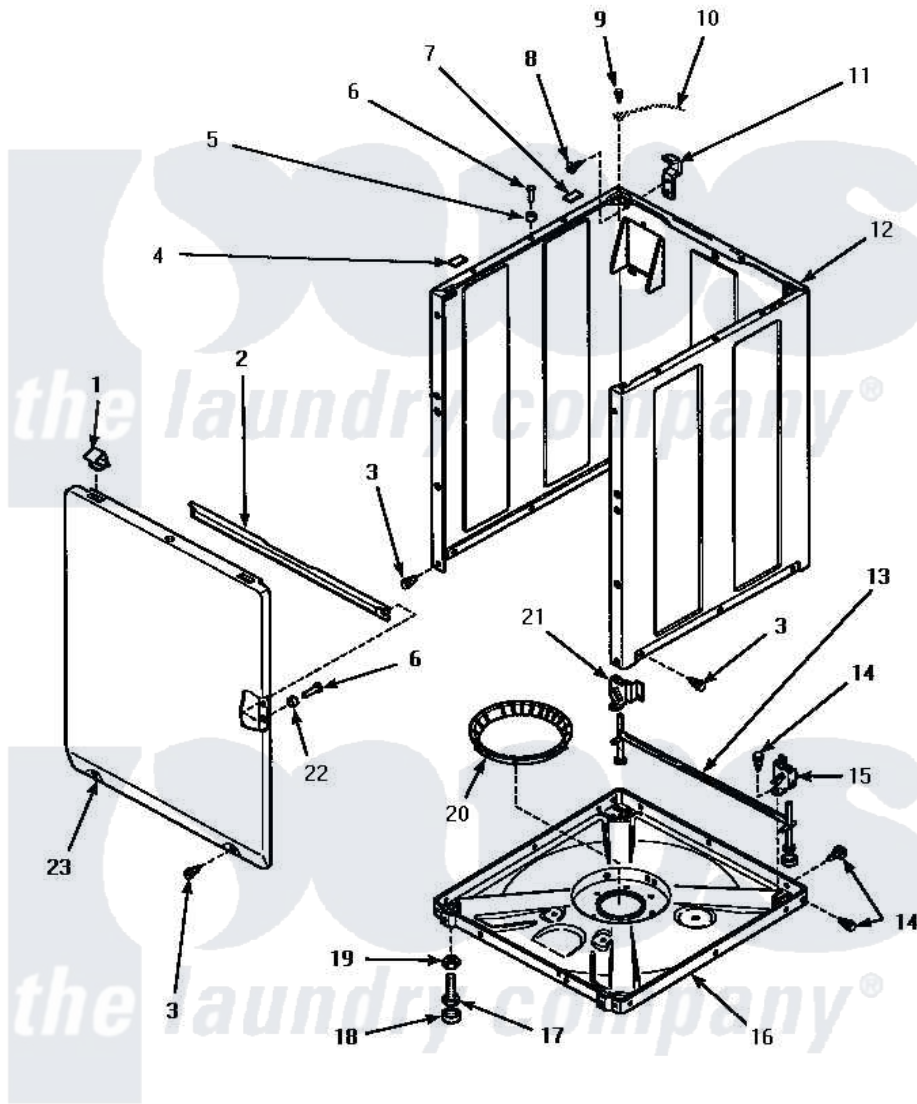

Amana LWM433L (BOM: P1176502W L) 07 - FRONT PANEL, BASE & CABINET ASSY

FRONT PANEL, BASE AND CABINET ASSEMBLY

Amana Residential Amana LWM433L (BOM: P1176502W L) Washer Parts Parts Diagram 07 - FRONT PANEL, BASE & CABINET ASSY

[Click on the part number to view part](#)

Item	Original Part Number	Replaced By	Status	Part Description
1	35865			Clip, Hold-Down Front Panel
2	Y35097		Not Available	BRACE, FRT PNL
3	27196	27001200		Screw
4	Y56128			Pad, Bumper
5	56079	505187		Locator, Panel
6	32671	Y014874		Screw, Idler Arm And Sleeve
7	36226			Pad, Bumper .25
8	34499		Not Available	SCREW, No.10B X 1/4 TAP IN HX
9	56392		Not Available	SCREW,8-18 X 3/8 TAPPI
10	Y00000000		Not Available	SEE NOTE GROUND WIRE, GREEN
11	Y27103			Hinge, Hold-Down Lug
12	34475WP	38612WP		Kit-Service
"	34475LP	38612LP		Kit Service Cabinet

"	34475HP		Not Available	KIT,SERVICE CABINET
13	34443			Assembly, Leg And Stabilier
14	35148		Not Available	SCREW,1/4-14 X 3/8 HX HD
15	36036		Not Available	BRACKET,SLL-RIGHT
16	34434P			Assembly Nut/Leg Base
17	Y34319	22003428		Leg, Adjustable
18	34318	40016001		Foot, Rubber
19	Y21899	40038101		Nut, Leg
20	36108		Not Available	SNUBBER PAD & ISOLATOR
21	36037			Bracket, Sll-Left
22	28102			Locator, Panel
23	34656WP			Assembly, Front Panel
"	34656HP		Not Available	ASSY,FRONT PANEL
"	34656LP			Assembly, Front Panel