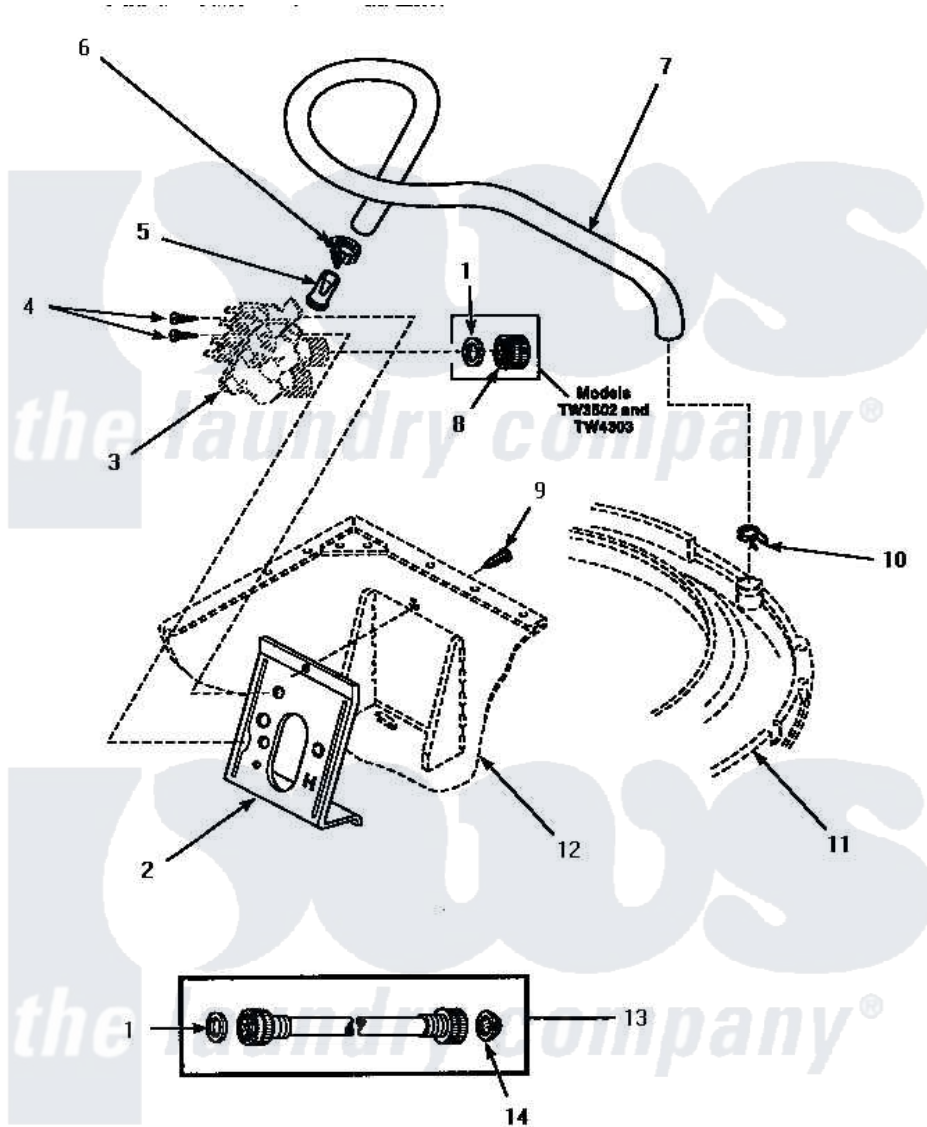

**Amana LWM433L (BOM: P1176502W L) 09 - INLET/FILL HOSE & MIXING VLV MTG BRKT**

**INLET HOSE, FILL HOSE AND MIXING VALVE MOUNTING BRACKET**

Amana [Residential Amana LWM433L \(BOM: P1176502W L\) Washer Parts](#) Parts Diagram 09 - INLET/FILL HOSE & MIXING VLV MTG BRKT

[Click on the part number to view part](#)

Item	Original Part Number	Replaced By	Status	Part Description
1	20290	<a href="#">Y013783</a>		Washer, Inlet Hose
2	34972	<a href="#">39407</a>		Bracket, Valve
3	Y00000000		Not Available	SEE NOTE MIXING VALVE ASSEMBLY
4	56392		Not Available	SCREW,8-18 X 3/8 TAPPI
5	34500	<a href="#">22001900</a>		Preventer, Back Flow
6	27643	<a href="#">596669</a>		Clamp, Manifold
7	35874	<a href="#">38155</a>		Hose, Mix Valve To TU
8	<a href="#">24145</a>			Cap
9	33562	<a href="#">27001200</a>		Screw
10	<a href="#">29210</a>			Hose Clamp
11	Y00000000		Not Available	SEE NOTE OUTER TUB COVER
12	Y00000000		Not Available	SEE NOTE CABINET
13	28330P	<a href="#">202860</a>		Inlet Hose Assembly