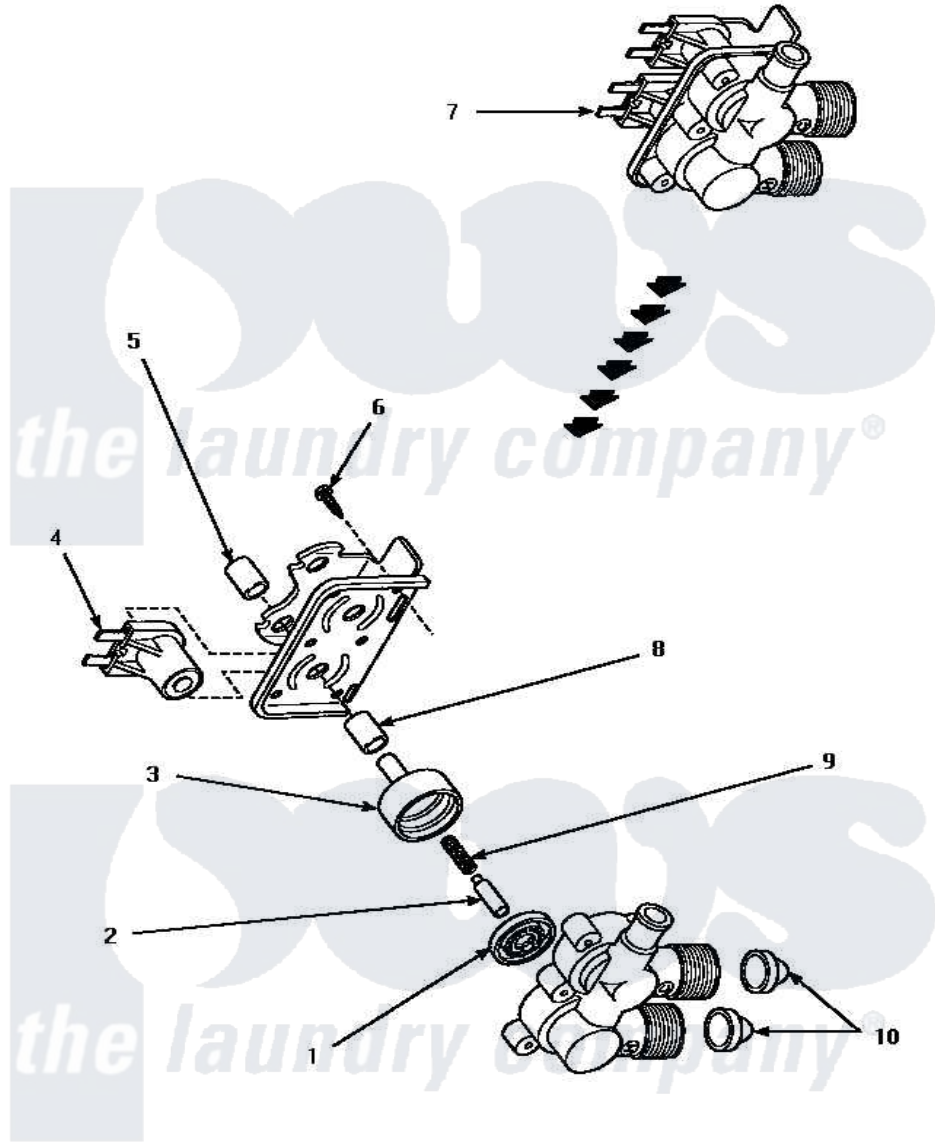

Amana LWM433L (BOM: P1176502W L) 10 - MIXING VALVE ASSY

MIXING VALVE ASSEMBLY

Amana [Residential Amana LWM433L \(BOM: P1176502W L\) Washer Parts](#) Parts Diagram 10 - MIXING VALVE ASSY

Click on the part number to view part

Item	Original Part Number	Replaced By	Status	Part Description
1	24134		Not Available	DIAPHRAGM
2	24132		Not Available	ARMATURE
3	24130			Guide, Armature
4	33930A	33930		Valve, Mixing
5	24128		Not Available	SLEEVE, LONG
6	25817C		Not Available	SCREW
7	34963	34963P		Valve Mixing Package
8	24129		Not Available	SLEEVE, SHORT
9	23224E		Not Available	SPRING
10	24122	22002960		Strainer, Washer Inlet