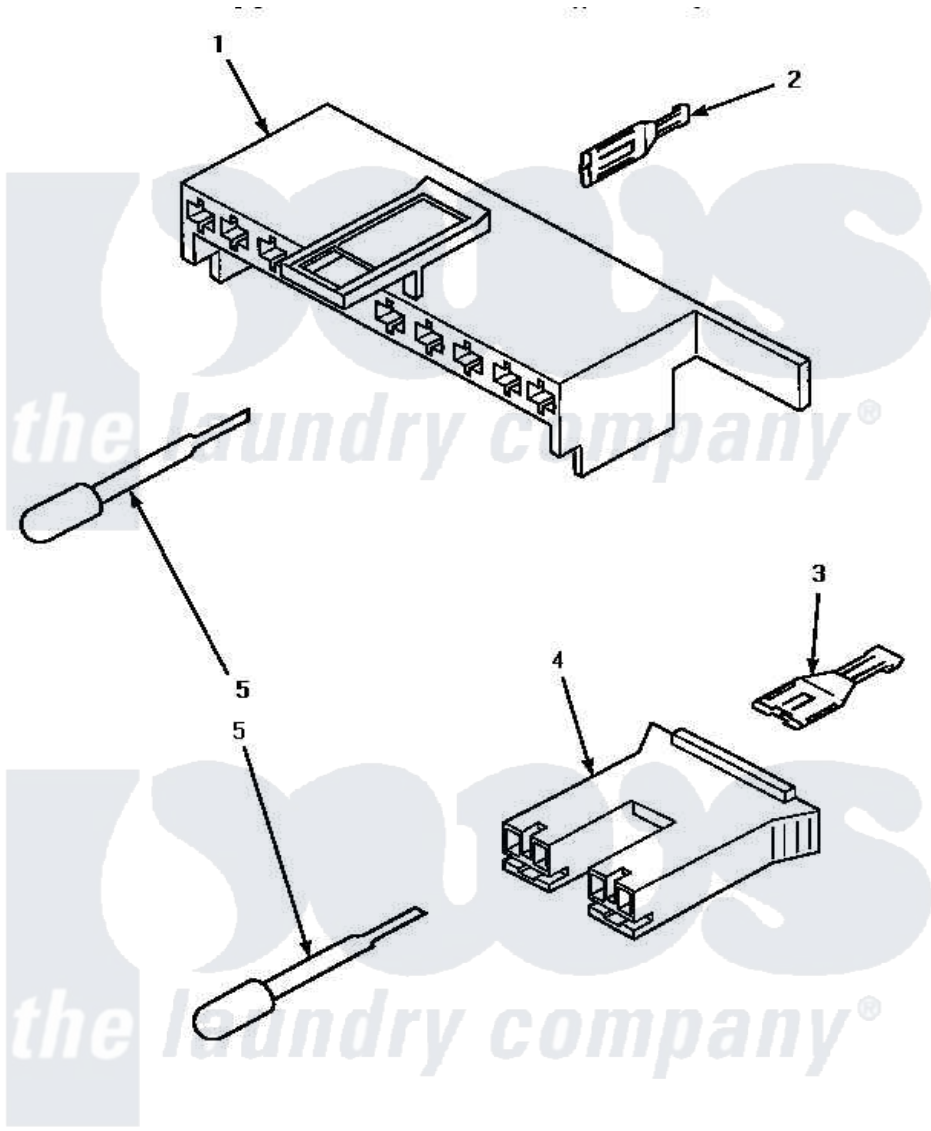

Amana LWM433L (BOM: P1176502W L) 11 - MIXING VLV & MTR CONN BLOCKS/TERM & TOOL

MIXING VALVE AND MOTOR CONNECTION BLOCKS, TERMINALS AND TERMINAL EXTRACTOR TOOL

Amana [Residential Amana LWM433L \(BOM: P1176502W L\) Washer Parts](#) Parts Diagram 11 - MIXING VLV & MTR CONN BLOCKS/TERM & TOOL

[Click on the part number to view part](#)

Item	Original Part Number	Replaced By	Status	Part Description
1	34677			10 Circuit Plug
2	Y00188			Molex Terminal
3	Y00121		Not Available	SPADE TERMINAL(12 GAUGE) (1/4 INCH-(2) 18 GAUGE WIRES O
4	34676			Plug
"	34675		Not Available	PLUG
5	283P4			Terminal Extractor Tool