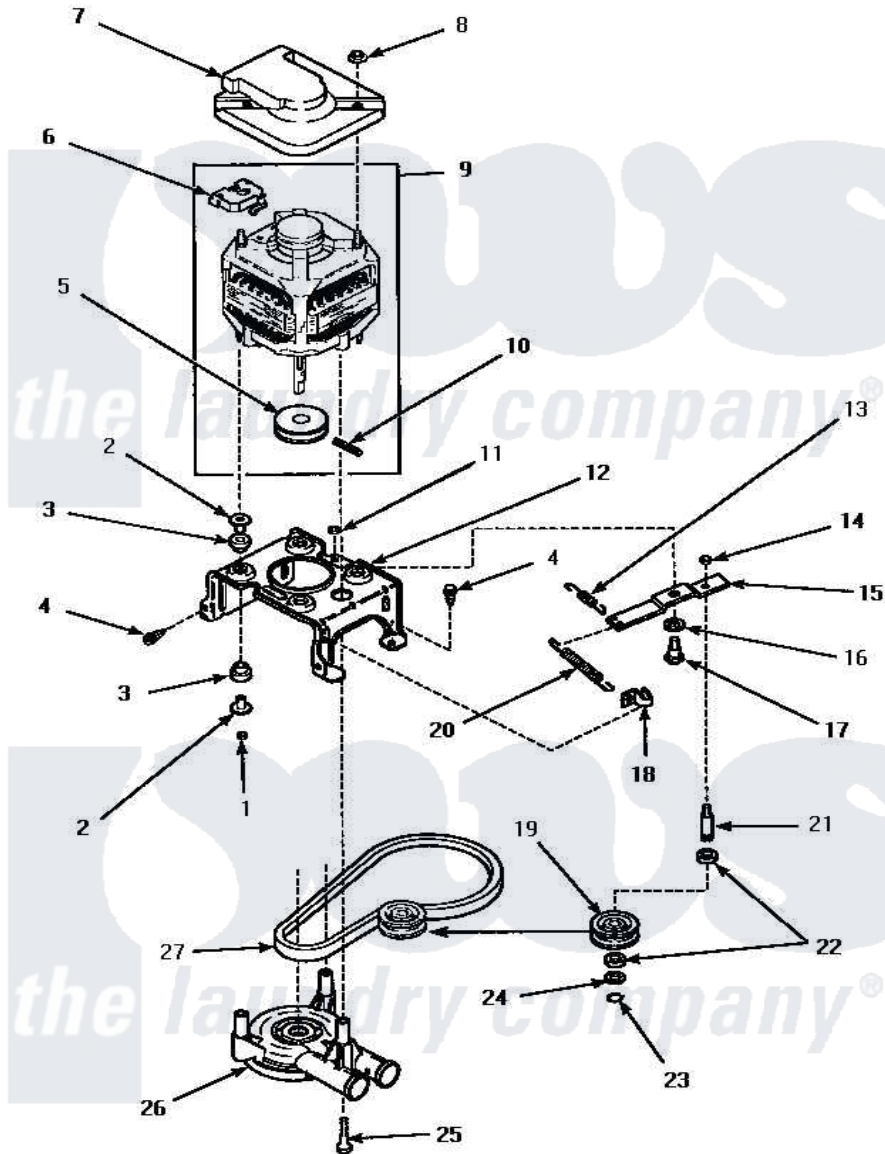

Amana LWM433L (BOM: P1176502W L) 12 - MOTOR, MTG BRKT, BELT, PUMP & IDLER ASSY

MOTOR, MOUNTING BRACKET, BELT, PUMP AND IDLER ASSEMBLY

Amana [Residential Amana LWM433L \(BOM: P1176502W L\) Washer Parts](#) Parts Diagram 12 - MOTOR, MTG BRKT, BELT, PUMP & IDLER ASSY

[Click on the part number to view part](#)

Item	Original Part Number	Replaced By	Status	Part Description
1	35423	3400029		Nut, Adapter Plate
2	34791			Post, Mount-Motor
3	34788			Mount, Motor
4	Y31645	27001200		Screw
5	27171		Not Available	PULLEY,MOTOR
6	35632		Not Available	SWITCH, MOTOR
7	34754	40112301		Shield, Motor
8	35139		Not Available	PALNUT
9	34571	27001215		Motor W/Pulley
"	35145	38034P		Kit Motor 120V/60 2SP Cap Dd
10	23750			Pin, Roll
11	52566	27001225		Nut, Jam Mid Lock 1/4-20
12	34890		Not Available	BRACKET,MOTOR MOUNT
13	30620		Not Available	SPRING,IDLER LEVER HEL

14	28803	2221070	Clamp, Nylon
15	31054	40041002	Lever, Idler
16	81392	40054701	Washer
17	27229	40038901	Screw, 1/4-20
18	28849		Clip, Spring
19	28800	Not Available	WHEEL, IDLER
20	33110	37366	Spring, Idler
21	28802		Shaft, Idler
22	Y29443		Washer, Felt
23	23748		Ring, Retaining
24	52549		Washer, 501 ID X3/4 Odx
25	Y34565	40063701	Screw, 10-16 x 1.75
26	35742P	27001233	Pump
27	28808		Belt, Agitate And Spin
NI	258P3	Not Available	KIT,CAPACITOR