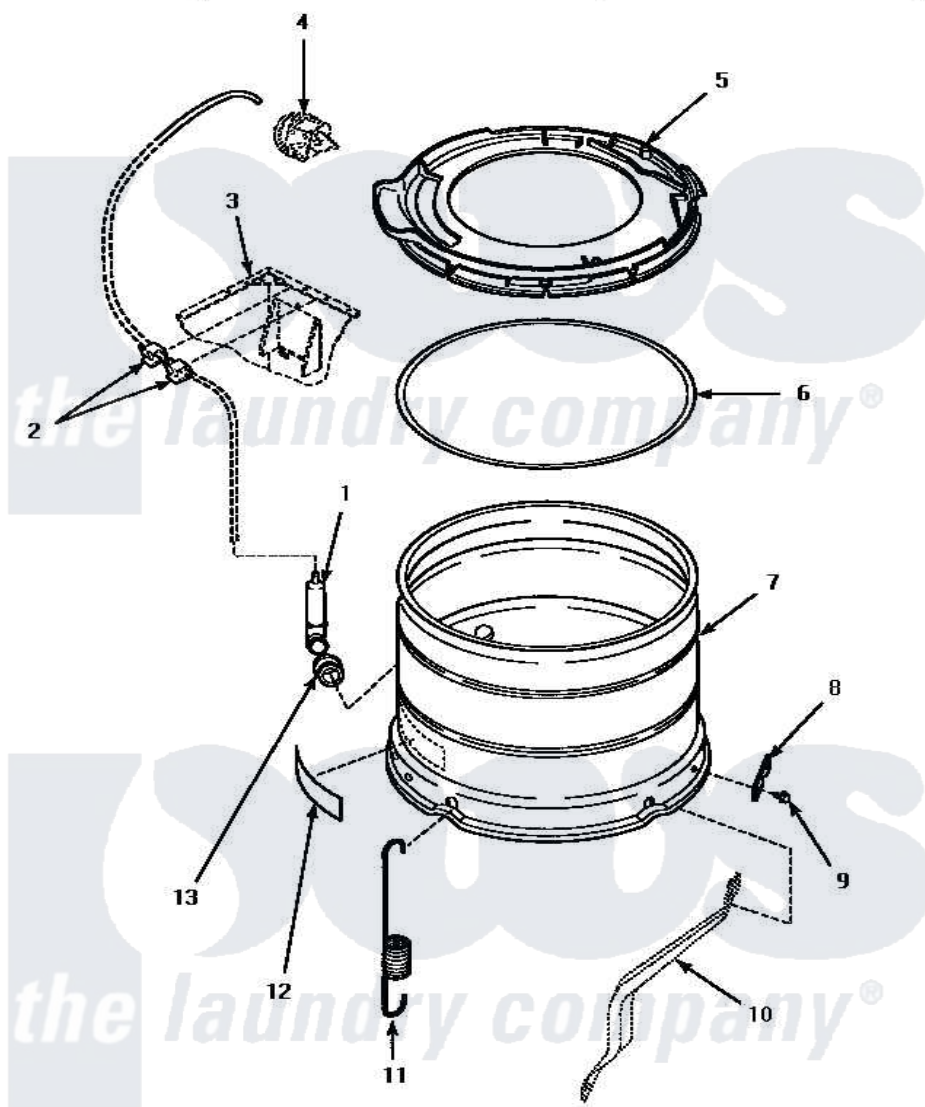

# Amana LWM433L (BOM: P1176502W L) 13 - OUTER TUB, COVER & PRESSURE HOSE

## OUTER TUB, COVER AND PRESSURE HOSE

Amana Residential Amana LWM433L (BOM: P1176502W L) Washer Parts Parts Diagram 13 - OUTER TUB, COVER & PRESSURE HOSE

Click on the part number to view part

Item	Original Part Number	Replaced By	Status	Part Description
1	30907	<a href="#">40008501</a>		Assembly, Pressure Bulb
2	<a href="#">21036</a>			Clip, Cable
3	Y00000000		Not Available	SEE NOTE CABINET
4	Y00000000		Not Available	SEE NOTE PRESSURE SWITCH
5	36025	<a href="#">36025P</a>		Assembly, Tub Cover and Gasket
6	<a href="#">32857</a>			Gasket, Tub Cover Small
7	<a href="#">34438P</a>			Assembly, Outer Tub
8	<a href="#">27926</a>			Plate, Leg .063
9	35369	<a href="#">40128701</a>		Screw, 5/16-18 X .50
10	Y00000000		Not Available	SEE NOTE SUPPORT LEG
11	<a href="#">35948</a>			Spring, Leg-Large Tub
12	500049		Not Available	STICKER
13	29175	<a href="#">40037801</a>		Grommet