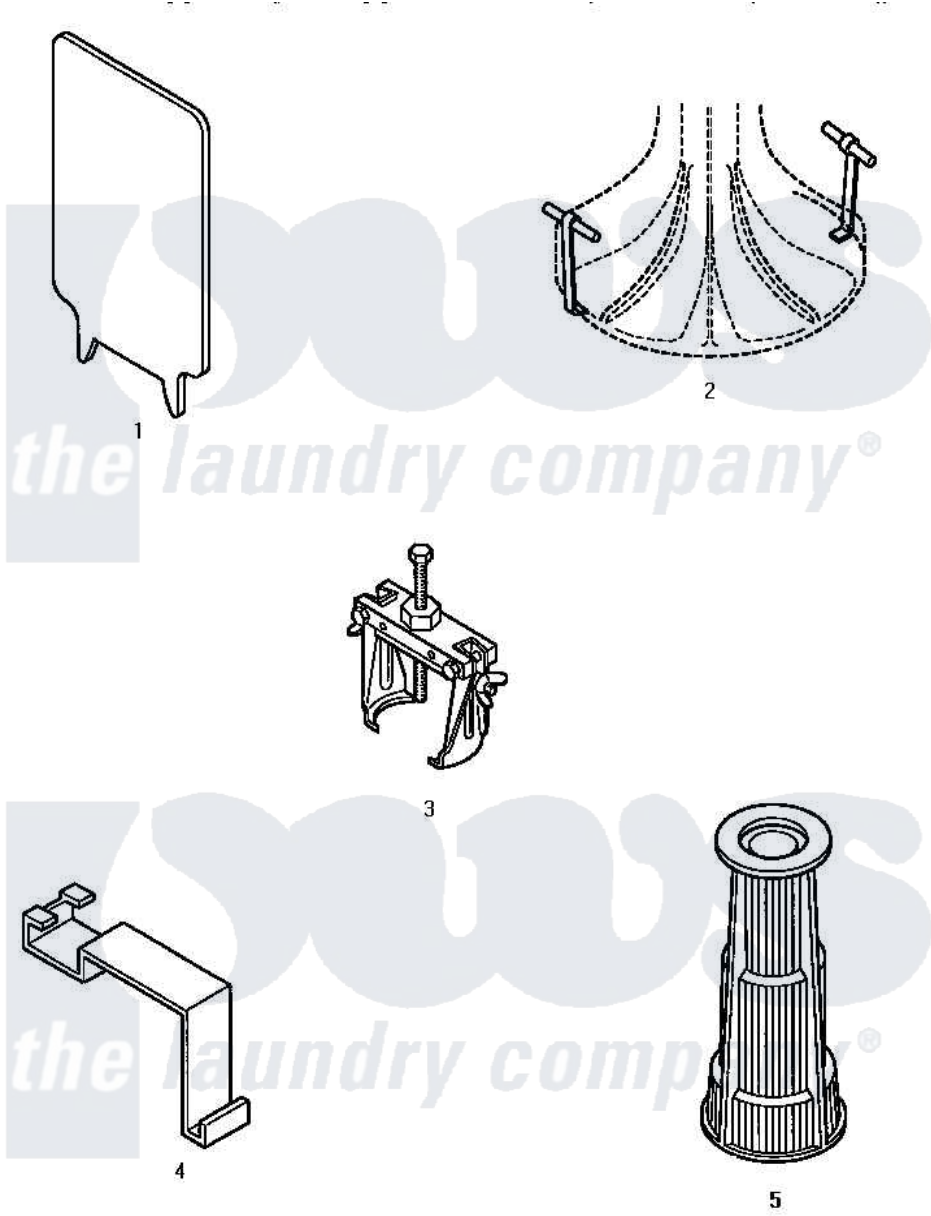

Amana LWM433L (BOM: P1176502W L) 17 - SPECIAL TOOLS

Amana Residential Amana LWM433L (BOM: P1176502W L) Washer Parts Diagram 17 - SPECIAL TOOLS
 Click on the part number to view part

Item	Original Part Number	Replaced By	Status	Part Description
1	272P4			Tool, Lid Switch Instal
2	254P4P			Agitator Hooks
3	253P4	294P4		Bell Tool
4	273P4			Tub Cover Gasket Tool
5	274P4	293P4		Seal Tool