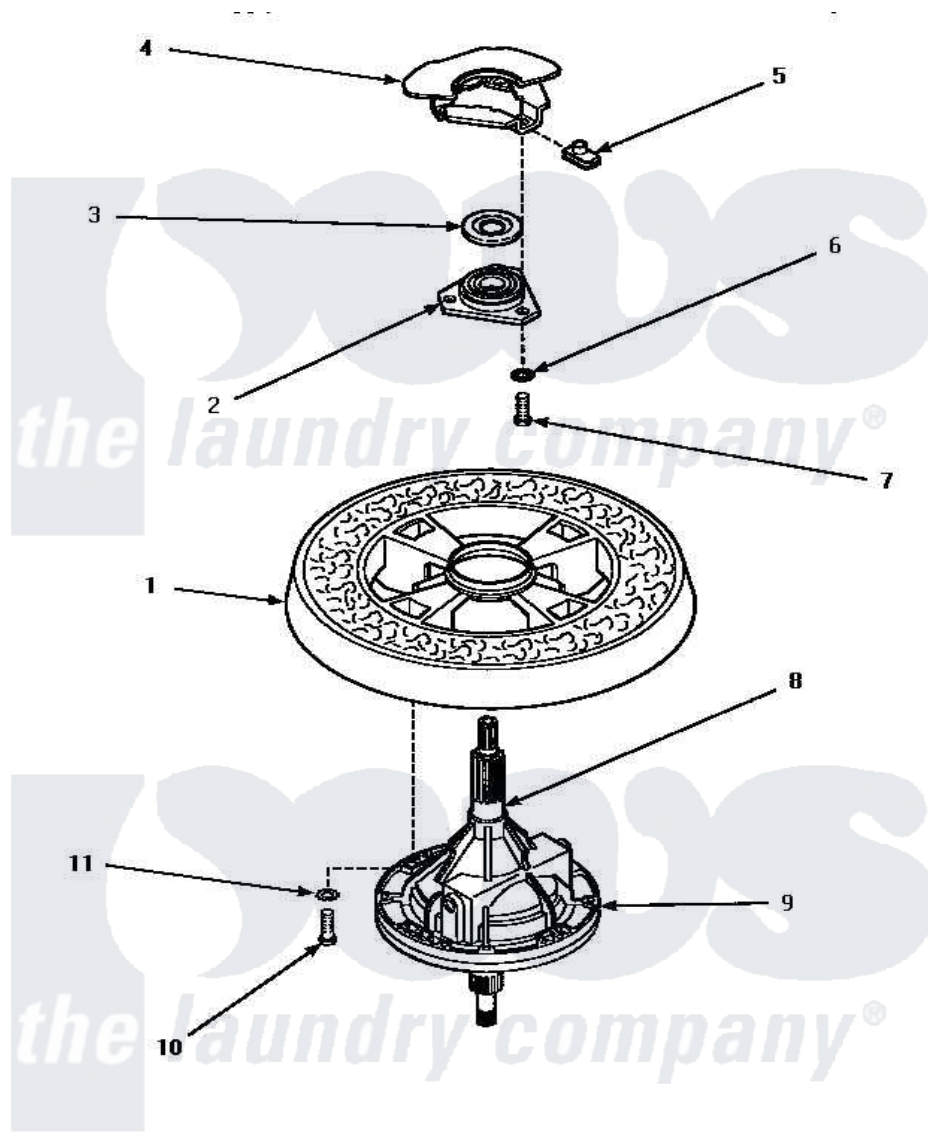

Amana LWM433L (BOM: P1176502W L) 18 - TRANSMISSION ASSY & BALANCE RING

TRANSMISSION ASSEMBLY AND BALANCE RING

Amana [Residential Amana LWM433L \(BOM: P1176502W L\) Washer Parts](#) Parts Diagram 18 - TRANSMISSION ASSY & BALANCE RING

[Click on the part number to view part](#)

Item	Original Part Number	Replaced By	Status	Part Description
1	34731		Not Available	ASSY,BALANCE RING-COMPL
2	27182	40004201P		Main Bearing Assembly
3	27187			Flinger
4	Y00000000		Not Available	SEE NOTE OUTER TUB
5	27222			Nut, Retainer 5/16-18
6	04366			Lockwasher, 5/16intshkp
7	01355		Not Available	SCREW
8	27604P			Never-Seeze 1 Oz Tube
9	Y34526	34526P		Assembly, Transmission
10	27200		Not Available	CAP SCREW
11	02431			Lockwasher, 1/4 Ext Shk