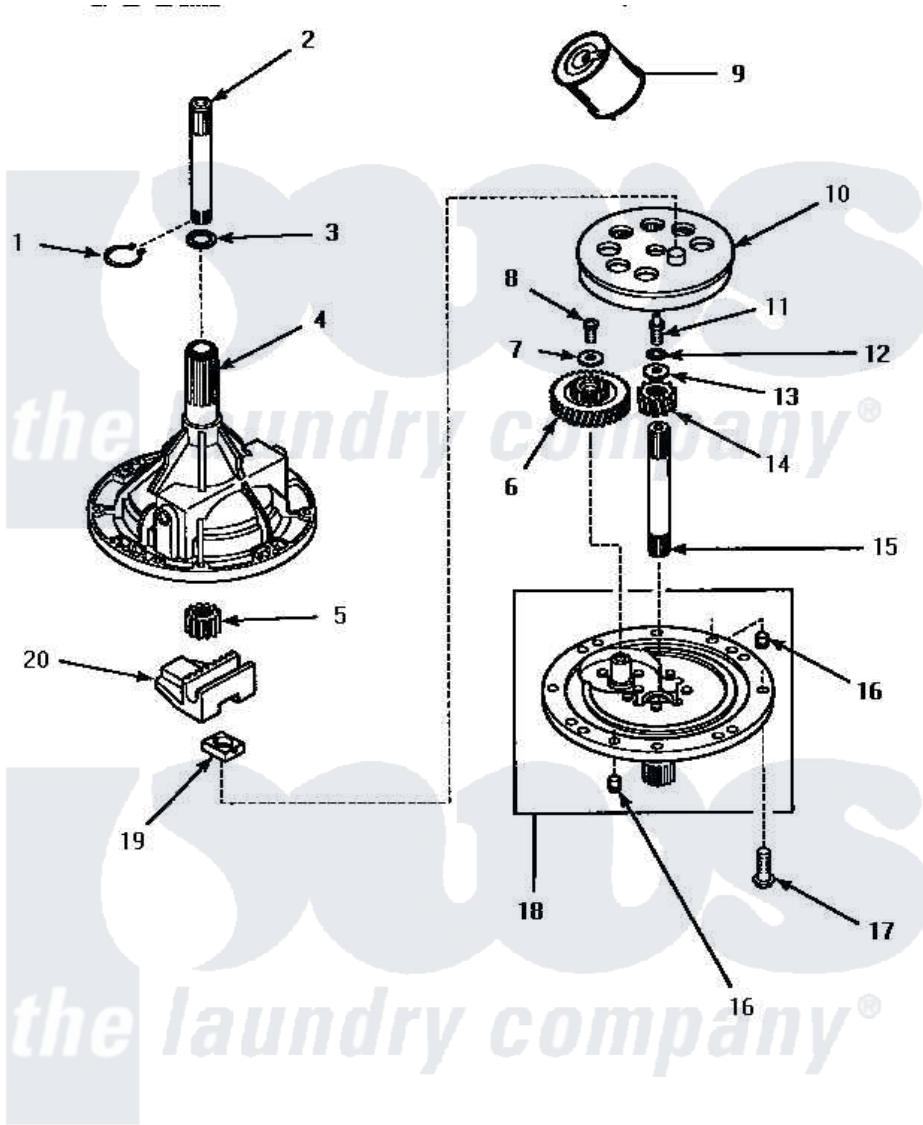

Amana LWM433W (BOM: P1176501W W) 01 - 34526 TRANSMISSION ASSY

34526 TRANSMISSION ASSEMBLY

Amana Residential Amana LWM433W (BOM: P1176501W W) Washer Parts Parts Diagram 01 - 34526 TRANSMISSION ASSY

[Click on the part number to view part](#)

Item	Original Part Number	Replaced By	Status	Part Description
1	27197			Ring, Retaining
2	Y36570			Shaft, Output
3	35092			Washer, 3628id X 1.00 X .056
4	33223		Not Available	ASSY, TRANSMISSION CASE
5	27003			Pinion, Agitator
6	29161			Gear, Reduction
7	29260		Not Available	WASHER
8	29273			Screw, 1/4-20 X 3/8
9	27243P			Oil, CW Transmission F-
10	26577			Assembly, Gear And Stud
11	27030		Not Available	SCREW, 1/4-20 SPECIAL
12	21456			Lockwasher, 1/4 Intshkp
13	26509	40041501		Washer
14	Y29160			Pinion, Drive
15	34853			Shaft, Input

16	27172		Pin, Dowel
17	32814	Not Available	SCREW, 1/4-20X7/8 SERRA
18	34854	38290	Assembly, Cover
19	26493		Slide
20	Y31526		Rack
NI	28434P	Not Available	LOCTITE