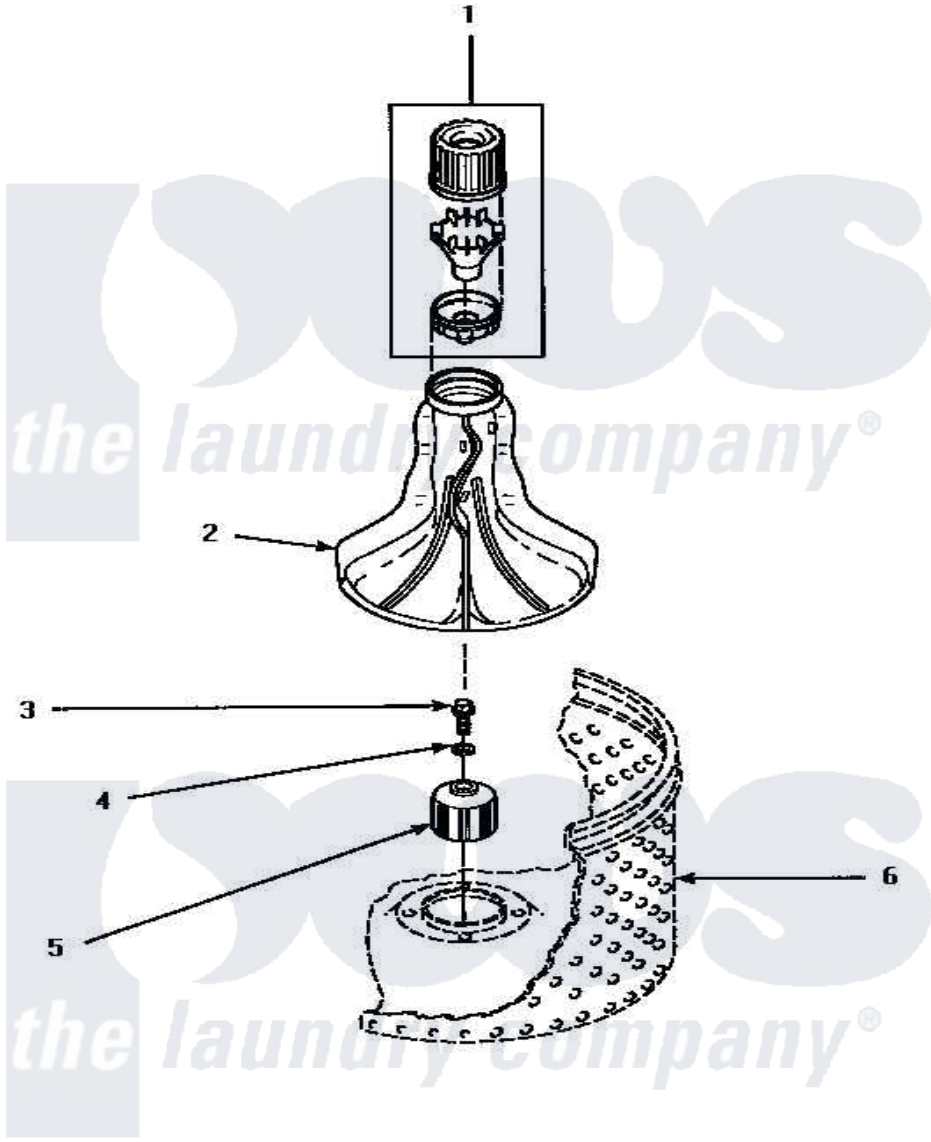

Amana LWM433W (BOM: P1176501W W) 02 - AGITATOR & DRIVE BELL

AGITATOR AND DRIVE BELL

Amana Residential Amana LWM433W (BOM: P1176501W W) Washer Parts Parts Diagram 02 - AGITATOR & DRIVE BELL

[Click on the part number to view part](#)

Item	Original Part Number	Replaced By	Status	Part Description
1	34155	40002101W		Assembly, Fabric Softner
2	33174	40000501W		Agitator, Flex Vane
3	34288	40065102		Screw, Shoulder 1/4
4	36472			O-Ring
5	34504P	R9900189		Kit, Drive Bell And Seal
6	Y00000000		Not Available	SEE NOTE WASHTUB