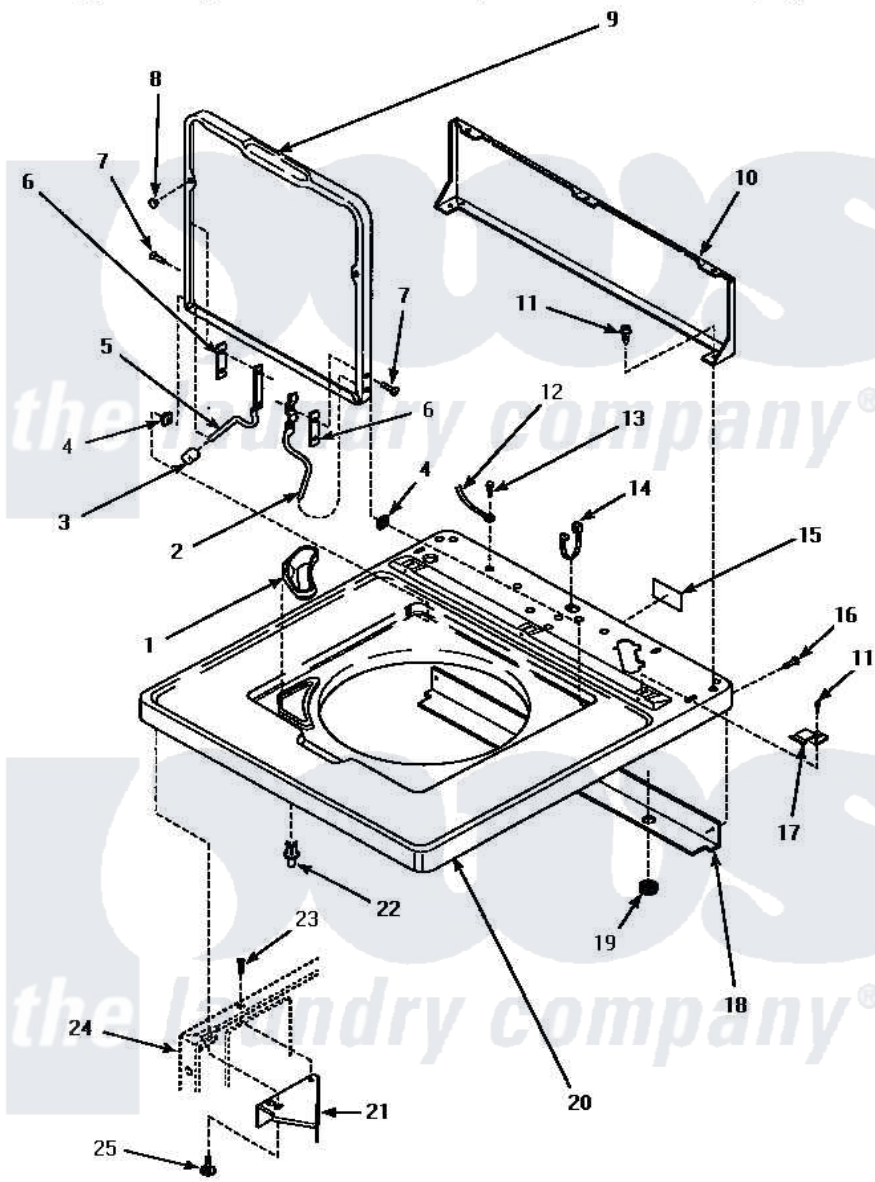

Amana LWM433W (BOM: P1176501W W) 04 - CAB TOP/LOADING DR & CTRL HOOD REAR PAN

CABINET TOP, LOADING DOOR AND CONTROL HOOD REAR PANEL

Amana Residential Amana LWM433W (BOM: P1176501W W) Washer Parts Parts Diagram 04 - CAB TOP/LOADING DR & CTRL HOOD REAR PAN

[Click on the part number to view part](#)

Item	Original Part Number	Replaced By	Status	Part Description
1	34776		Not Available	DISPENSER,BLEACH
2	36437			Hinge, Lid R
3	35112		Not Available	BUMPER,HINGE-STOP
4	33446	40008201		Bushing, Hinge
5	36438			Hinge, Lid Left
6	34338			Gasket, Hinge
7	34337	W10119828		Screw, Lid Hinge Mounting
8	21685	40038001		Bumper
9	33541WP			Lid, W/Instructions
"	33541LP			Lid, W/Instructions
"	33541HP		Not Available	LID,W/INSTRUCTIONS
10	34903		Not Available	PANEL, BACK HOOD (USE 37782)
11	23962	W10116760		Screw
12	XXXXXXXXXX		Not Available	SEE NOTE GROUND WIRE,

12	10000000	Not Available	GREEN
13	52909		Screw, 10B-16 X 1/2 HeX
14	21903	211881	Grommet, Cord Part Not Used-Gas Models Only
15	24903	Not Available	STICKER,DISCONNECT POW
16	27196	27001200	Screw
17	35887	40063901	Clip, Hold Down
18	34228		Shield, Top
19	80262	Not Available	GROMMET
20	34902WP	Not Available	ASSY, TOP-AMANA
"	34902LP		Assembly, Top-Amana
"	34902HP	Not Available	ASSY, TOP-DOMESTIC W/BLEACH
21	36034		Bracket, Director-Module
22	56534		Barrel, Support
23	36035	Not Available	SCREW, 8-18X3/8 PHIL FLT HD
24	Y00000000	Not Available	SEE NOTE CABINET
25	Y31644	27001200	Screw