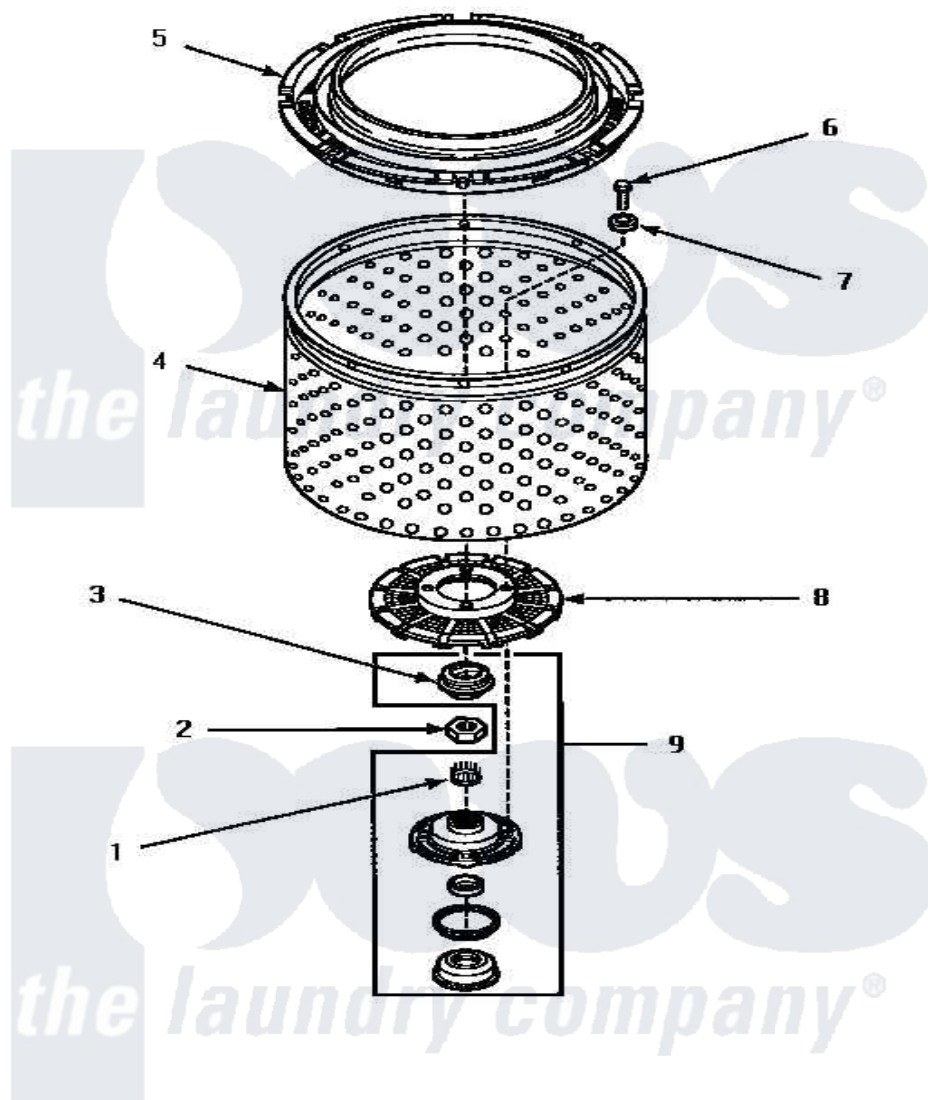

**Amana LWM433W (BOM: P1176501W W) 05 - CLOTHES  
GUARD/WASHTUB/LINT FILTER & HUB**

**CLOTHES GUARD, WASHTUB, LINT FILTER AND HUB**

Amana [Residential Amana LWM433W \(BOM: P1176501W W\) Washer Parts](#) Parts Diagram 05 - CLOTHES  
GUARD/WASHTUB/LINT FILTER & HUB  
[Click on the part number to view part](#)

Item	Original Part Number	Replaced By	Status	Part Description
1	29728	<a href="#">40008301</a>		Insert, Spline
2	Y29220	<a href="#">40016301</a>		Nut, Lock
3	34184	<a href="#">R9900189</a>		Kit, Drive Bell And Seal
4	33501P	<a href="#">R9900144</a>		Kit- Wash
5	<a href="#">35035</a>			Guard, Clothes
6	27202	<a href="#">W10116787</a>		Screw
7	<a href="#">28094</a>			Gasket
8	32998	<a href="#">39371</a>		Filter Lin
9	495P3	<a href="#">R9900552</a>		Hub And Seal