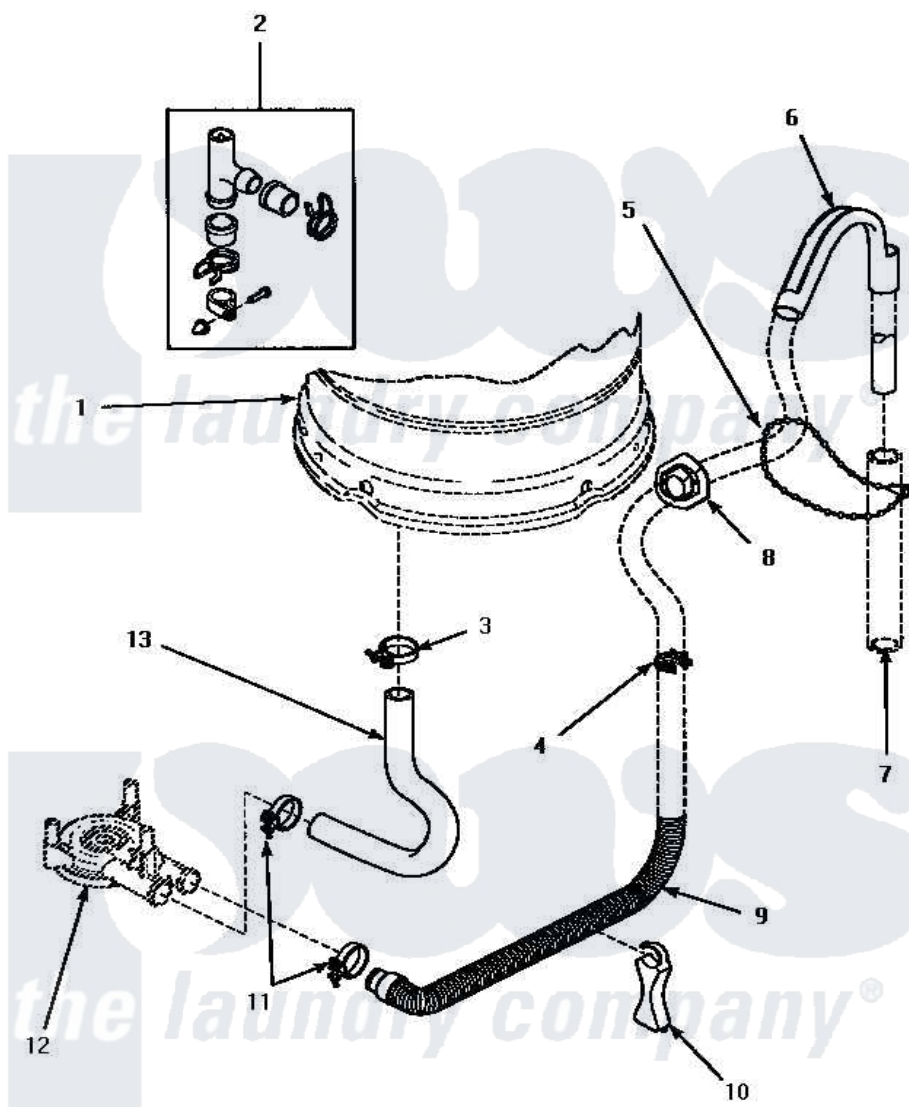

# Amana LWM433W (BOM: P1176501W W) 06 - DRAIN HOSE & SIPHON BREAK

## DRAIN HOSE AND SIPHON BREAK

Amana [Residential Amana LWM433W \(BOM: P1176501W W\) Washer Parts](#) Parts Diagram 06 - DRAIN HOSE & SIPHON BREAK

[Click on the part number to view part](#)

Item	Original Part Number	Replaced By	Status	Part Description
1	Y00000000		Not Available	SEE NOTE OUTER TUB
2	562P3	<a href="#">76660</a>		Break-Sphn
3	35384	<a href="#">285655</a>		Clamp, Hose
4	<a href="#">36014</a>			Clip, Retainer-Hose
5	33489	<a href="#">8539404</a>		Tie-Wire
6	33615	<a href="#">22003814</a>		Retainer, Drain Hose
7	Y00000000		Not Available	SEE NOTE STANDPIPE
8	<a href="#">32219</a>			Relief, Strain
9	34502	<a href="#">40053901</a>		Hose, Drain
10	<a href="#">35487</a>			Support, Hose
11	35384	<a href="#">285655</a>		Clamp, Hose
12	Y00000000		Not Available	SEE NOTE PUMP ASSEMBLY
13	<a href="#">35753</a>			Hose, Tub To Pump-Ddp
NI	406P3	<a href="#">451P3</a>		Kit Drain Extension