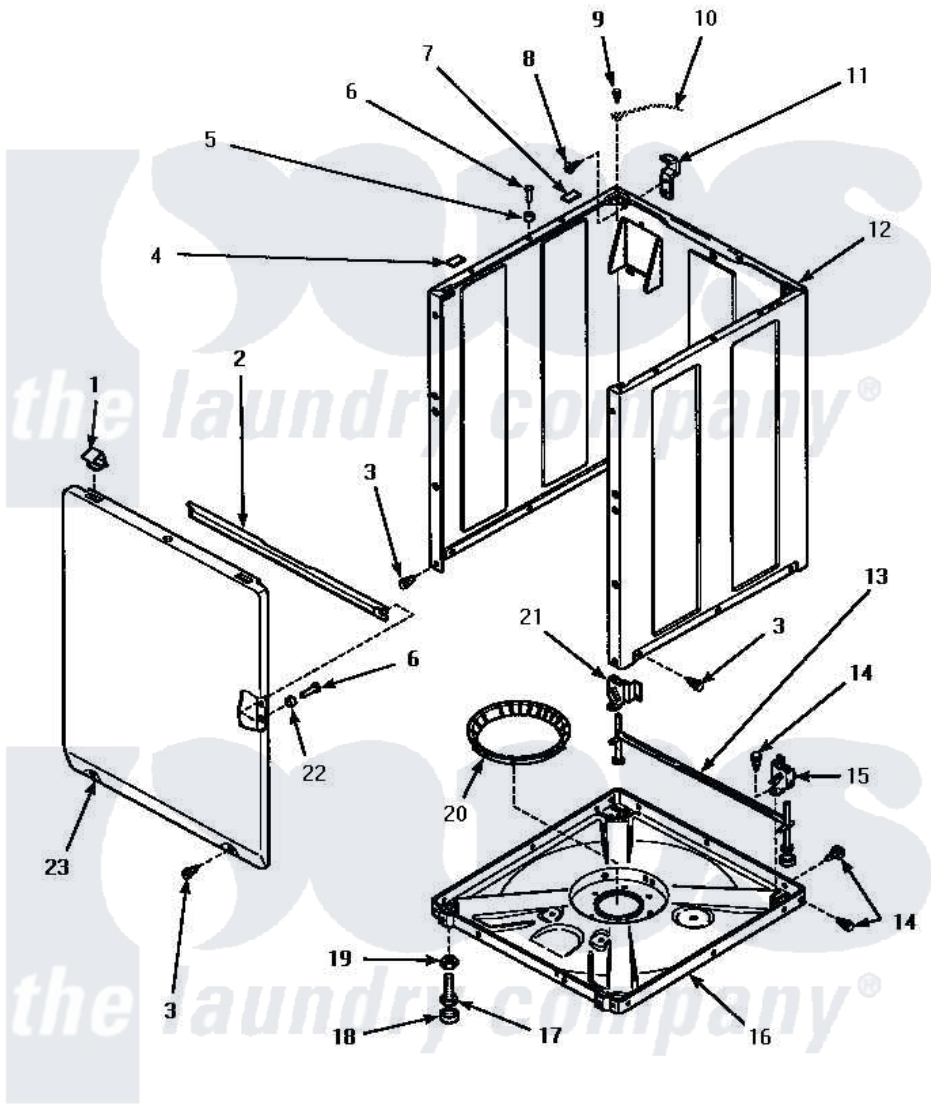

Amana LWM433W (BOM: P1176501W W) 07 - FRONT PANEL, BASE & CABINET ASSY

FRONT PANEL, BASE AND CABINET ASSEMBLY

Amana Residential Amana LWM433W (BOM: P1176501W W) Washer Parts Parts Diagram 07 - FRONT PANEL, BASE & CABINET ASSY

[Click on the part number to view part](#)

Item	Original Part Number	Replaced By	Status	Part Description
1	35865			Clip, Hold-Down Front Panel
2	Y35097		Not Available	BRACE, FRT PNL
3	27196	27001200		Screw
4	Y56128			Pad, Bumper
5	56079	505187		Locator, Panel
6	32671	Y014874		Screw, Idler Arm And Sleeve
7	36226			Pad, Bumper .25
8	34499		Not Available	SCREW, No.10B X 1/4 TAP IN HX
9	56392		Not Available	SCREW,8-18 X 3/8 TAPPI
10	Y00000000		Not Available	SEE NOTE GROUND WIRE, GREEN
11	Y27103			Hinge, Hold-Down Lug
12	34475WP	38612WP		Kit-Service
"	34475LP	38612LP		Kit Service Cabinet

"	34475HP		Not Available	KIT,SERVICE CABINET
13	34443			Assembly, Leg And Stabilier
14	35148		Not Available	SCREW,1/4-14 X 3/8 HX HD
15	36036		Not Available	BRACKET,SLL-RIGHT
16	34434P			Assembly Nut/Leg Base
17	Y34319	22003428		Leg, Adjustable
18	34318	40016001		Foot, Rubber
19	Y21899	40038101		Nut, Leg
20	36108		Not Available	SNUBBER PAD & ISOLATOR
21	36037			Bracket, Sll-Left
22	28102			Locator, Panel
23	34656WP			Assembly, Front Panel
"	34656HP		Not Available	ASSY,FRONT PANEL
"	34656LP			Assembly, Front Panel