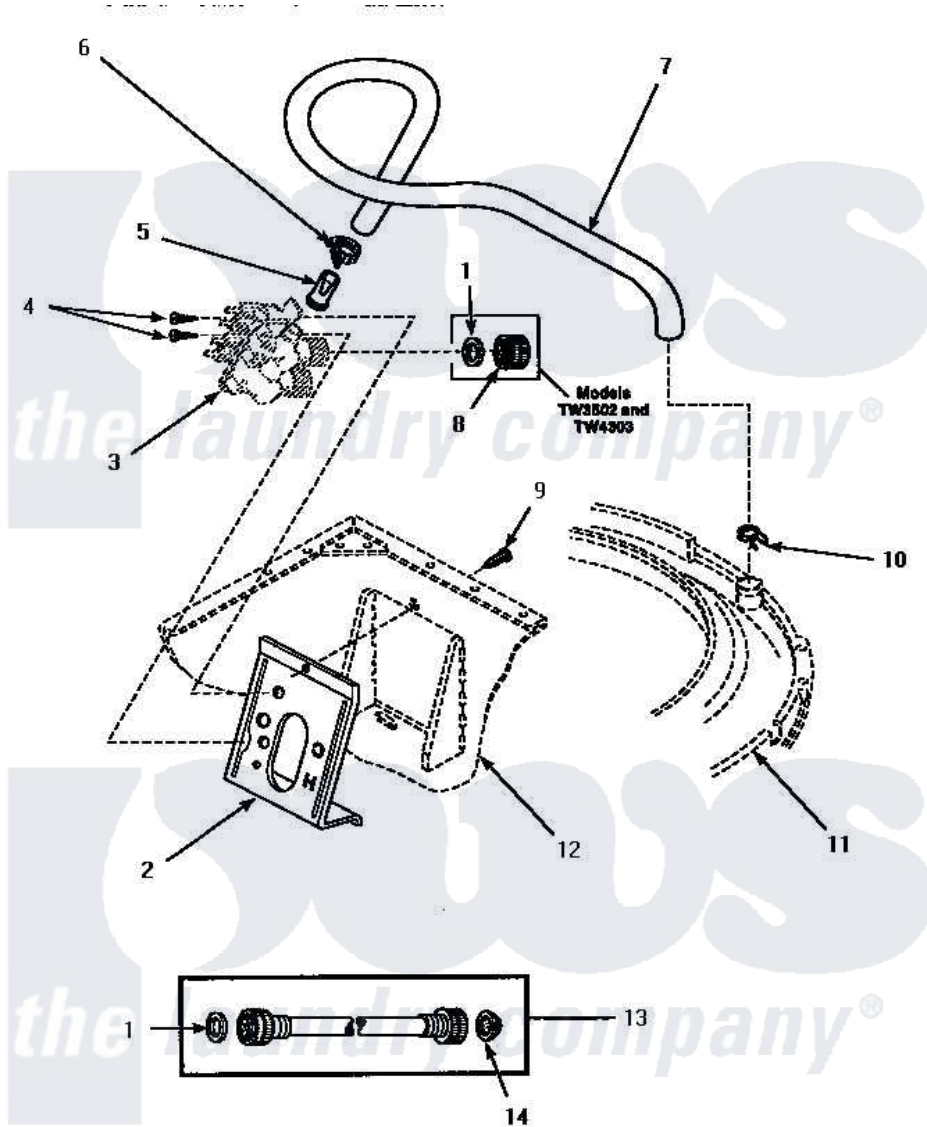

**Amana LWM433W (BOM: P1176501W W) 09 - INLET/FILL HOSE & MIXING VLV MTG BRKT**

**INLET HOSE, FILL HOSE AND MIXING VALVE MOUNTING BRACKET**

Amana [Residential Amana LWM433W \(BOM: P1176501W W\) Washer Parts](#) Parts Diagram 09 - INLET/FILL HOSE & MIXING VLV MTG BRKT

[Click on the part number to view part](#)

Item	Original Part Number	Replaced By	Status	Part Description
1	20290	<a href="#">Y013783</a>		Washer, Inlet Hose
2	34972	<a href="#">39407</a>		Bracket, Valve
3	Y00000000		Not Available	SEE NOTE MIXING VALVE ASSEMBLY
4	56392		Not Available	SCREW,8-18 X 3/8 TAPPI
5	34500	<a href="#">22001900</a>		Preventer, Back Flow
6	27643	<a href="#">596669</a>		Clamp, Manifold
7	35874	<a href="#">38155</a>		Hose, Mix Valve To TU
8	<a href="#">24145</a>			Cap
9	33562	<a href="#">27001200</a>		Screw
10	<a href="#">29210</a>			Hose Clamp
11	Y00000000		Not Available	SEE NOTE OUTER TUB COVER
12	Y00000000		Not Available	SEE NOTE CABINET
13	28330P	<a href="#">202860</a>		Inlet Hose Assembly