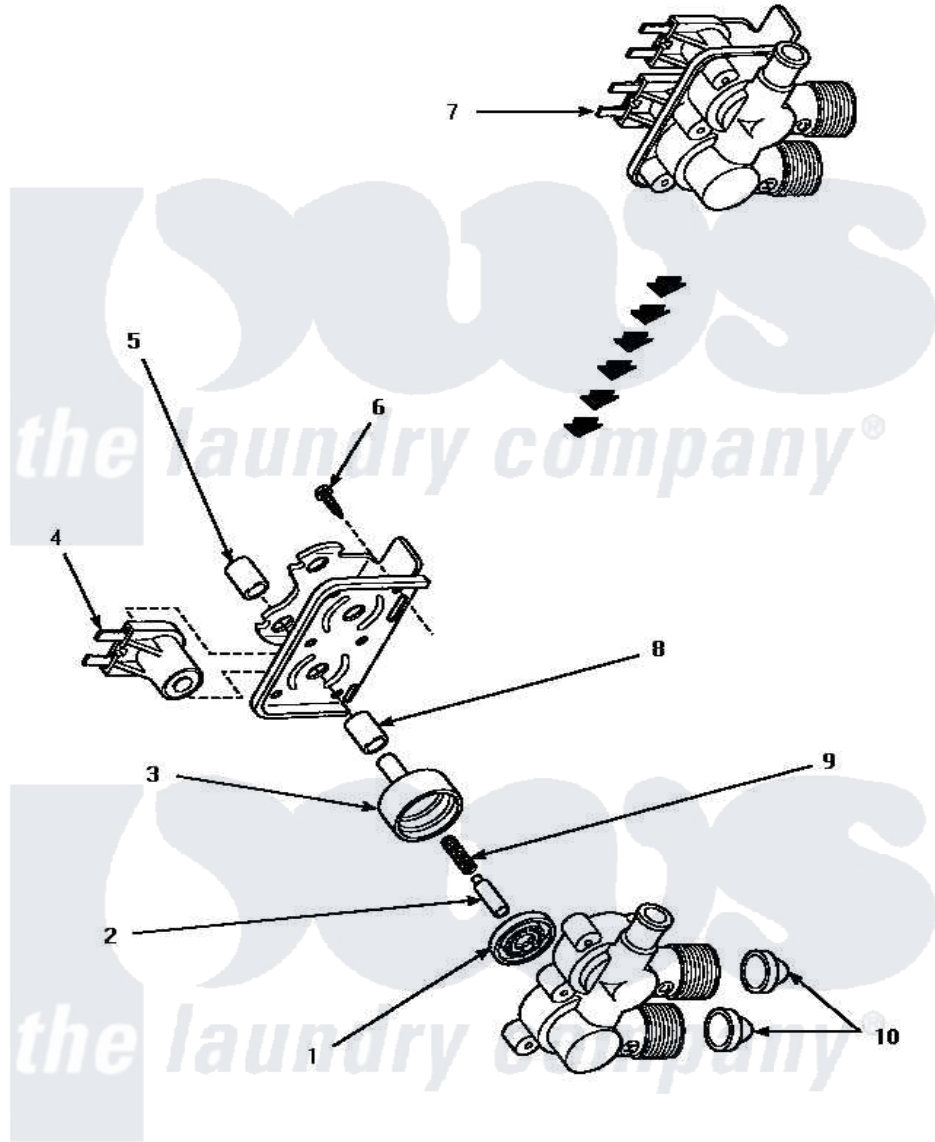

Amana LWM433W (BOM: P1176501W W) 10 - MIXING VALVE ASSY

MIXING VALVE ASSEMBLY

Amana [Residential Amana LWM433W \(BOM: P1176501W W\) Washer Parts](#) Parts Diagram 10 - MIXING VALVE ASSY

[Click on the part number to view part](#)

Item	Original Part Number	Replaced By	Status	Part Description
1	24134		Not Available	DIAPHRAGM
2	24132		Not Available	ARMATURE
3	24130			Guide, Armature
4	33930A	33930		Valve, Mixing
5	24128		Not Available	SLEEVE, LONG
6	25817C		Not Available	SCREW
7	34963	34963P		Valve Mixing Package
8	24129		Not Available	SLEEVE, SHORT
9	23224E		Not Available	SPRING
10	24122	22002960		Strainer, Washer Inlet