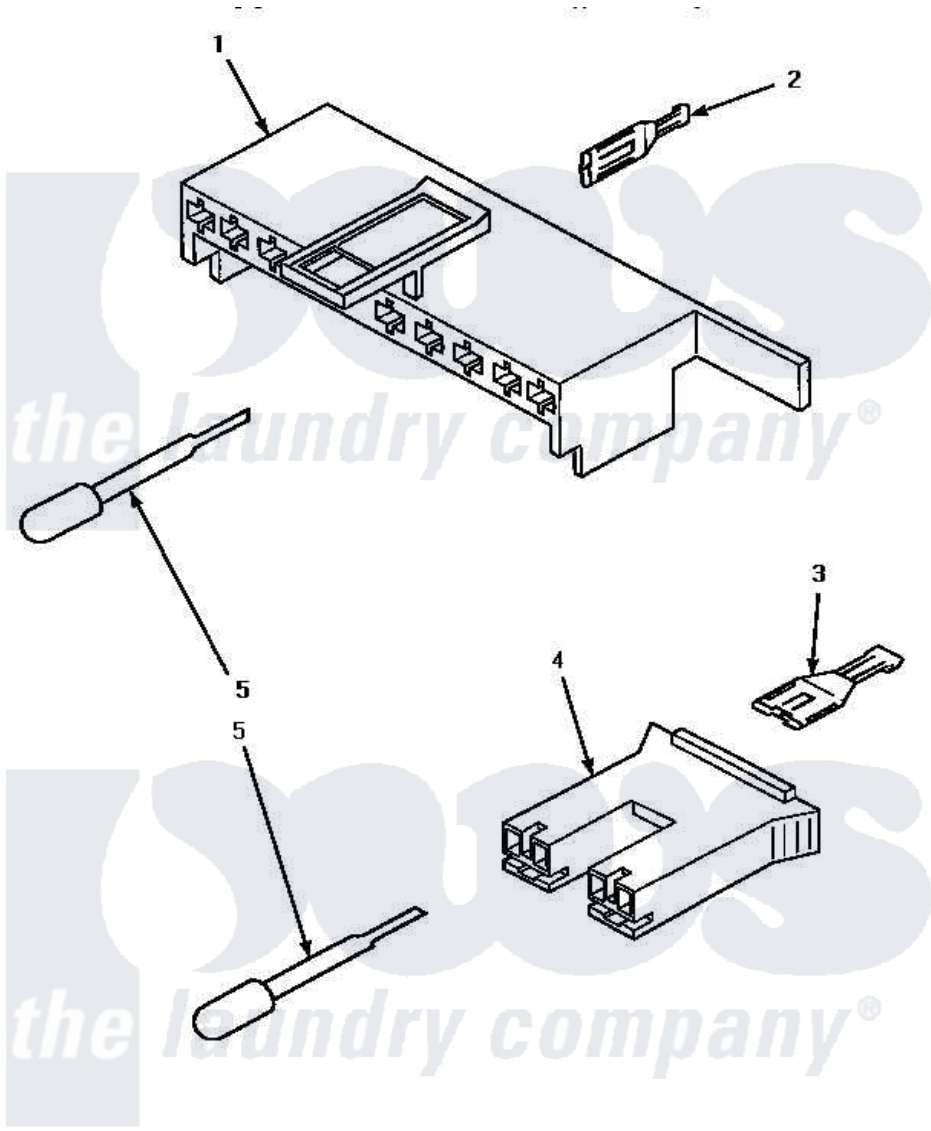

**Amana LWM433W (BOM: P1176501W W) 11 - MIXING VLV & MTR CONN BLOCKS/TERM & TOOL**

**MIXING VALVE AND MOTOR CONNECTION BLOCKS, TERMINALS AND TERMINAL EXTRACTOR TOOL**

Amana [Residential Amana LWM433W \(BOM: P1176501W W\) Washer Parts](#) Parts Diagram 11 - MIXING VLV & MTR CONN BLOCKS/TERM & TOOL

[Click on the part number to view part](#)

Item	Original Part Number	Replaced By	Status	Part Description
1	<a href="#">34677</a>			10 Circuit Plug
2	<a href="#">Y00188</a>			Molex Terminal
3	Y00121		Not Available	SPADE TERMINAL(12 GAUGE) (1/4 INCH-(2) 18 GAUGE WIRES O
4	<a href="#">34676</a>			Plug
"	34675		Not Available	PLUG
5	<a href="#">283P4</a>			Terminal Extractor Tool